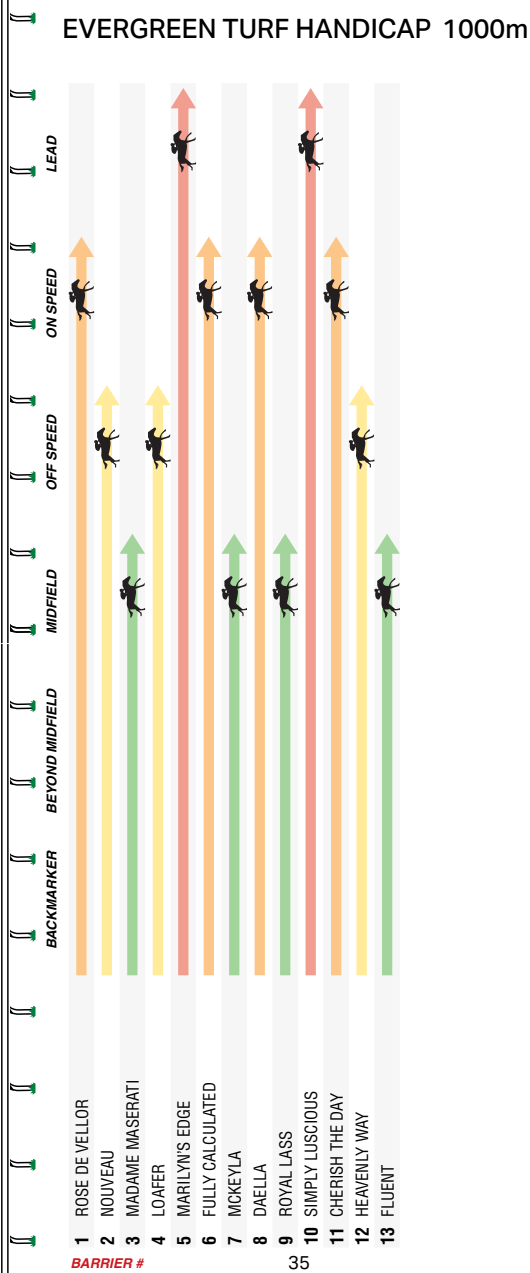

SPEED RATINGS (Horses listed by barrier)