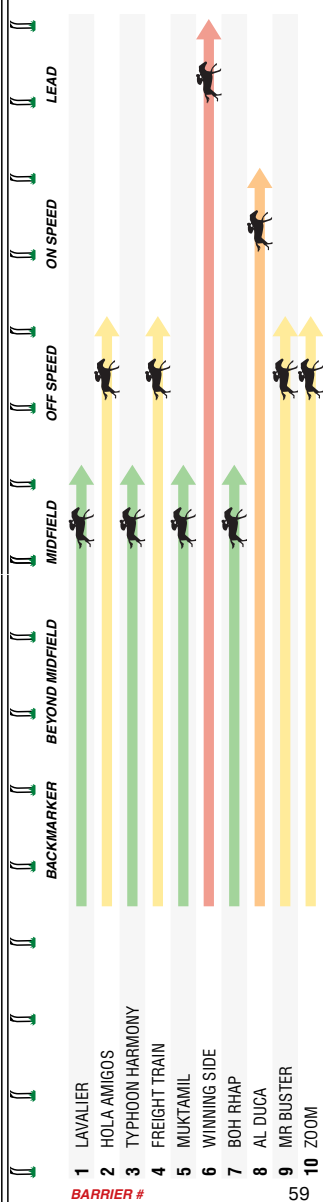

SPEED RATINGS (Horses listed by barrier)