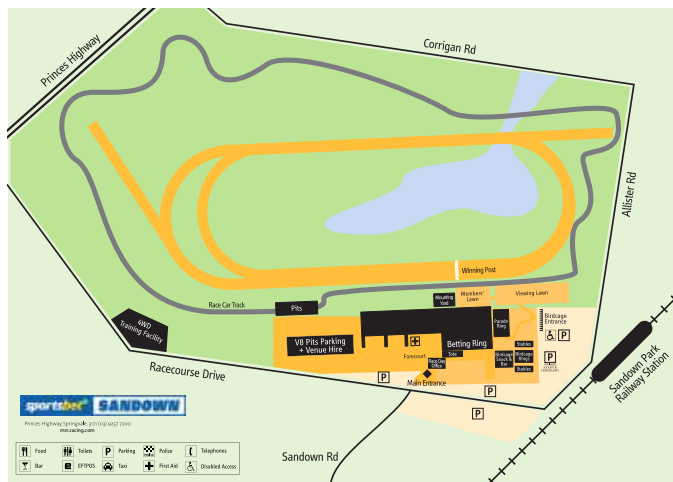

Sportsbet Sandown Facilities Map