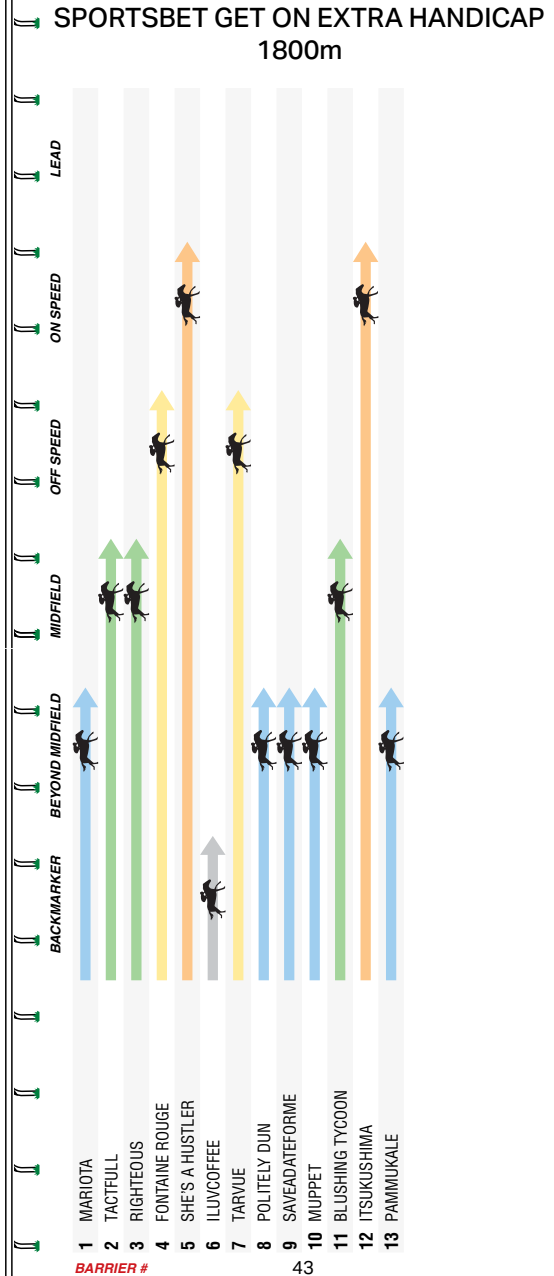

SPEED RATINGS (Horses listed by barrier)