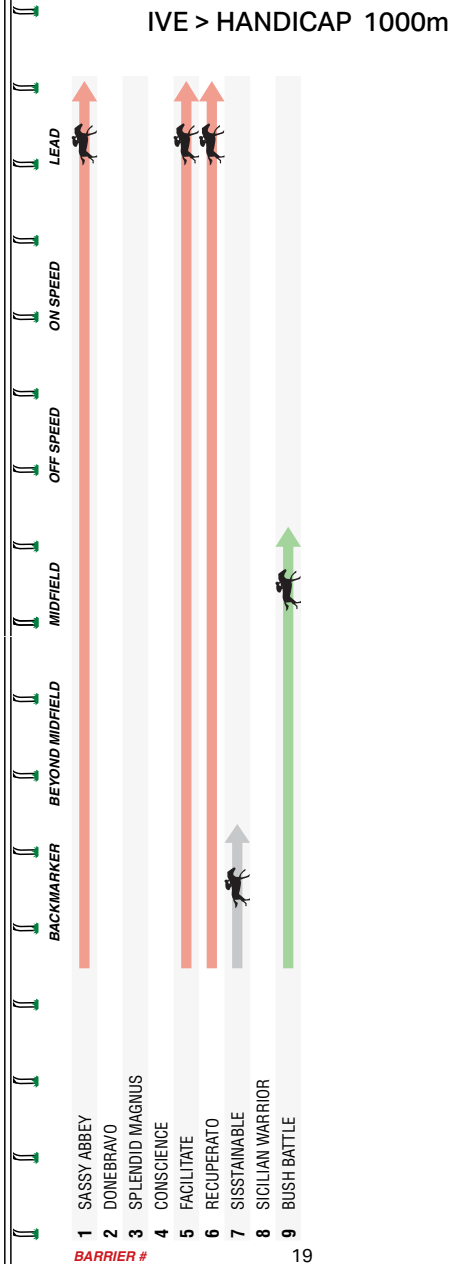

SPEED RATINGS (Horses listed by barrier)

LEAD