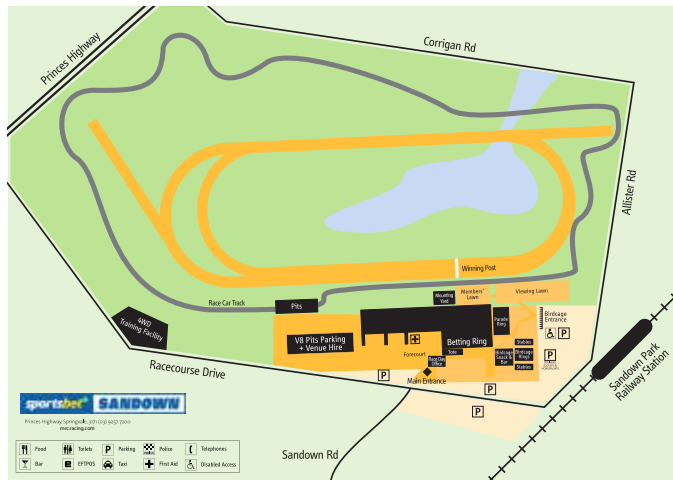

Sportsbet Sandown Facilities Map