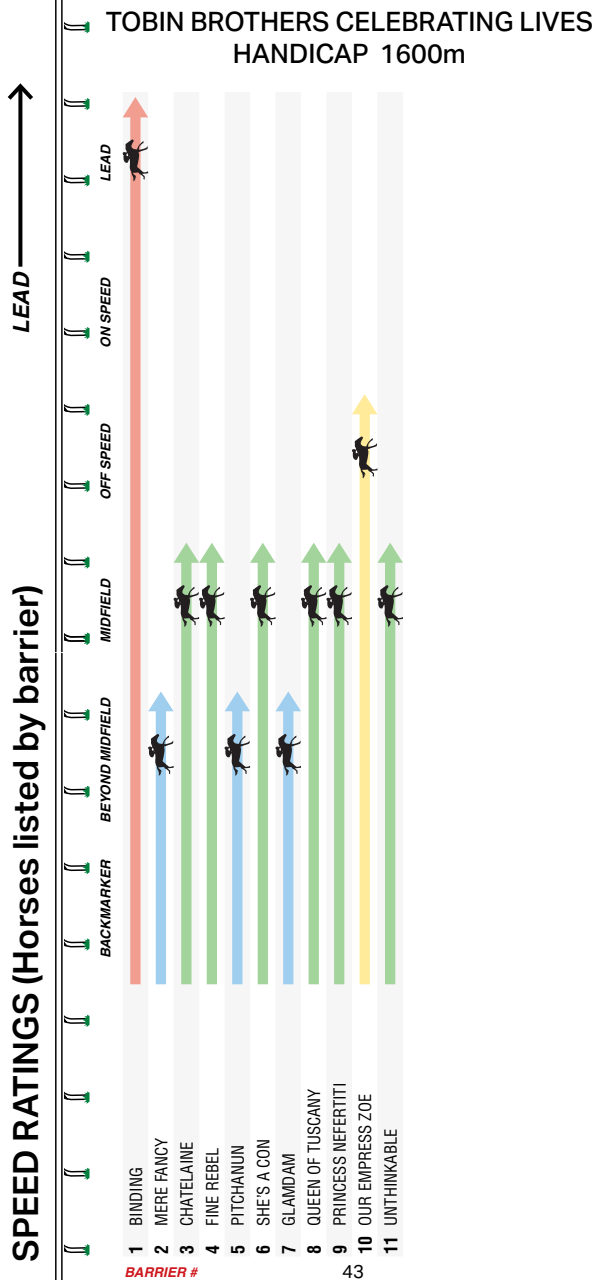

SPEED RATINGS (Horses listed by barrier)