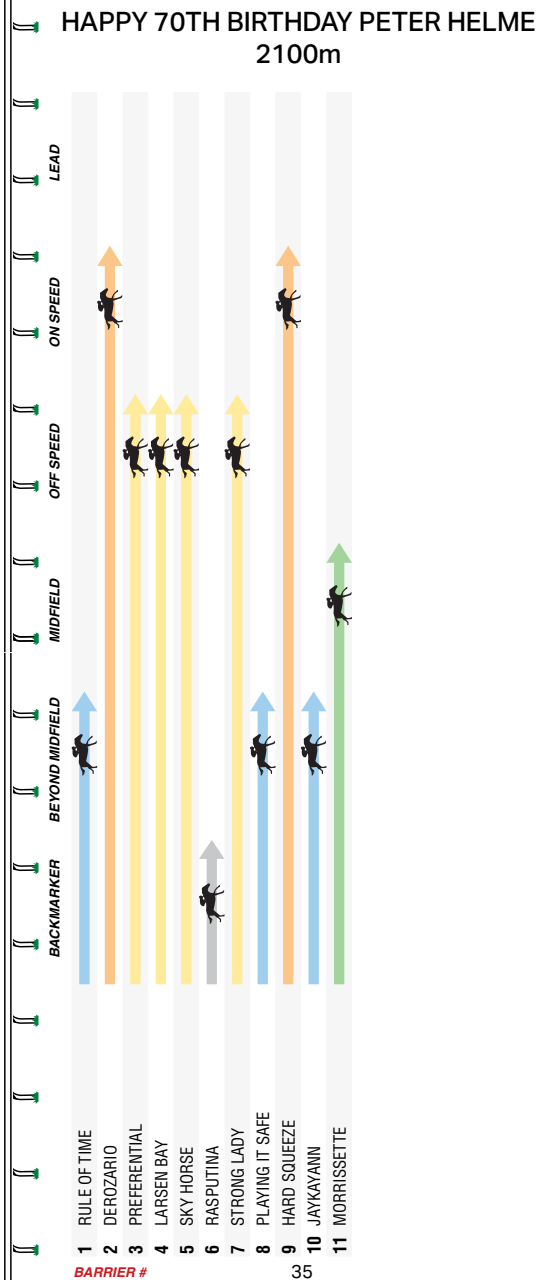

SPEED RATINGS (Horses listed by barrier)