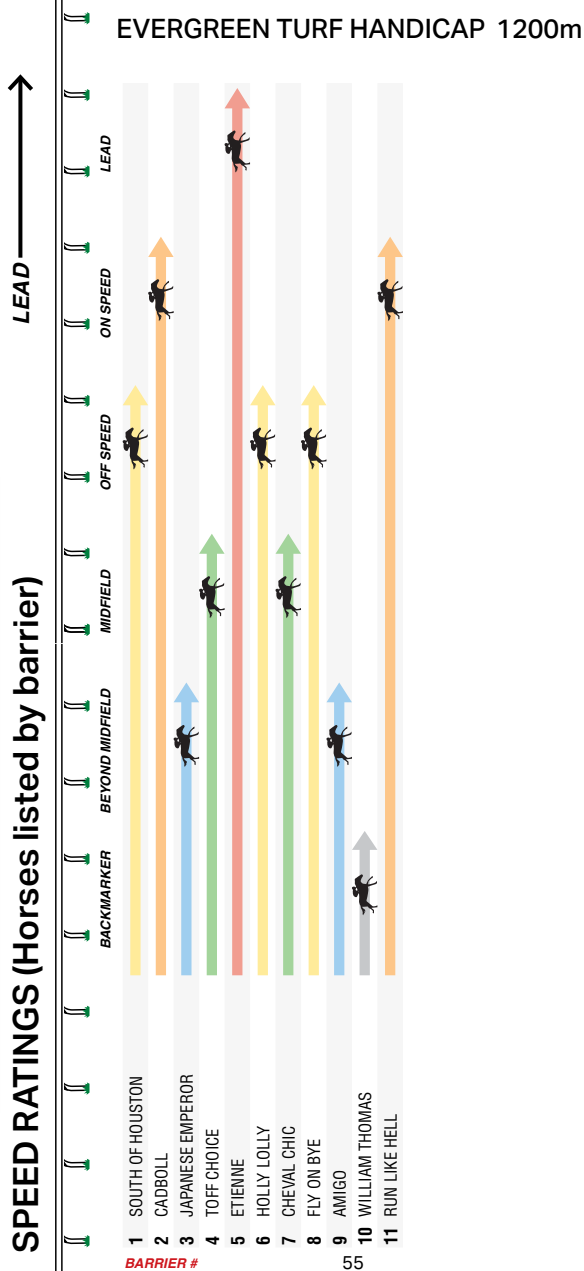

SPEED RATINGS (Horses listed by barrier)