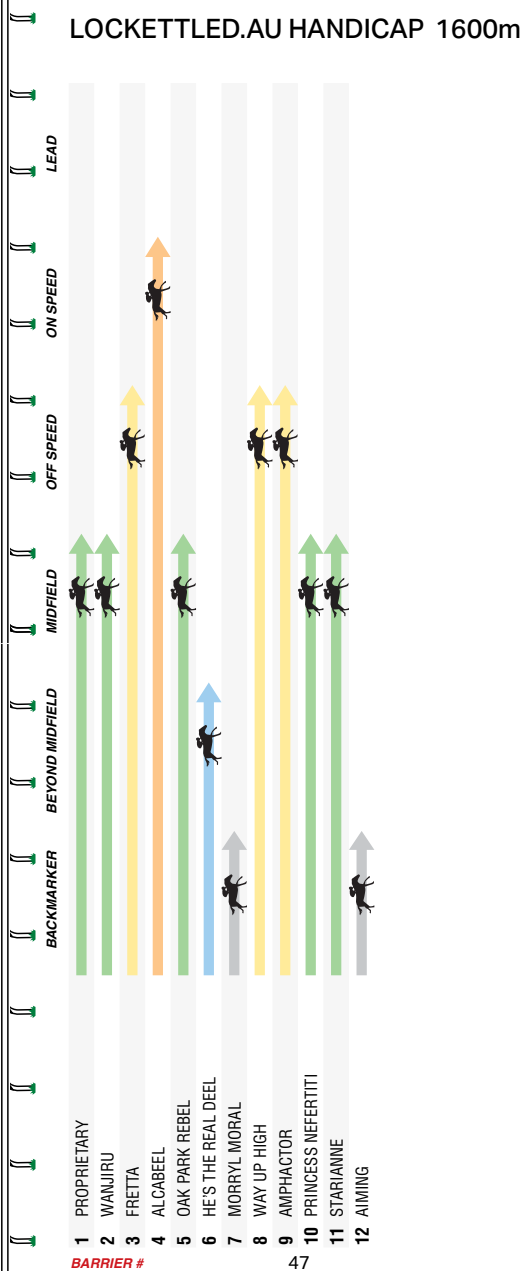

SPEED RATINGS (Horses listed by barrier)