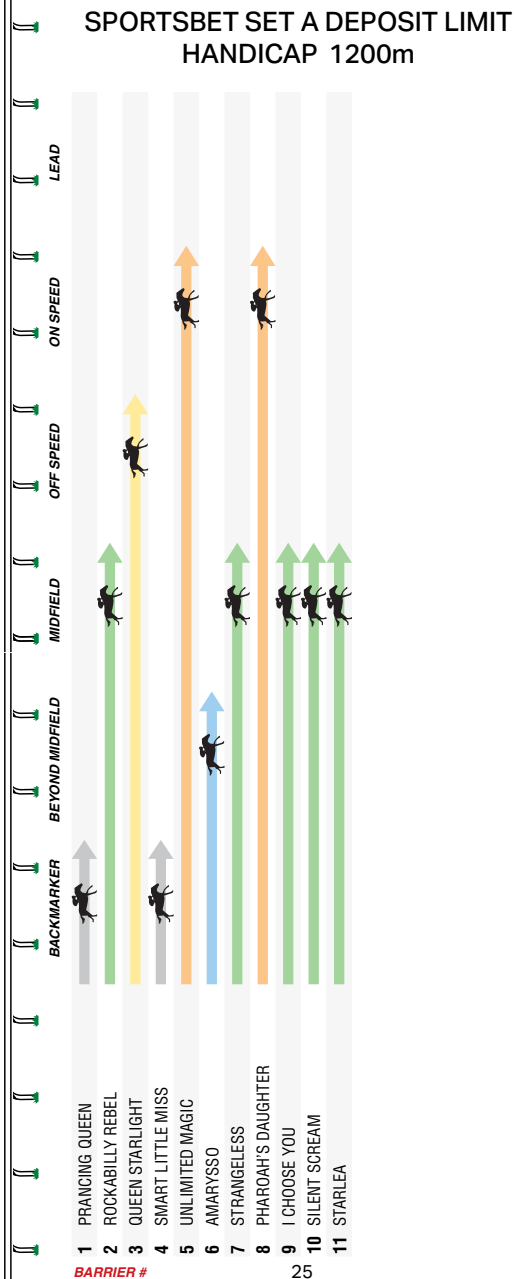

SPEED KAI INGS (Horses listed by barrier)

LEAD →