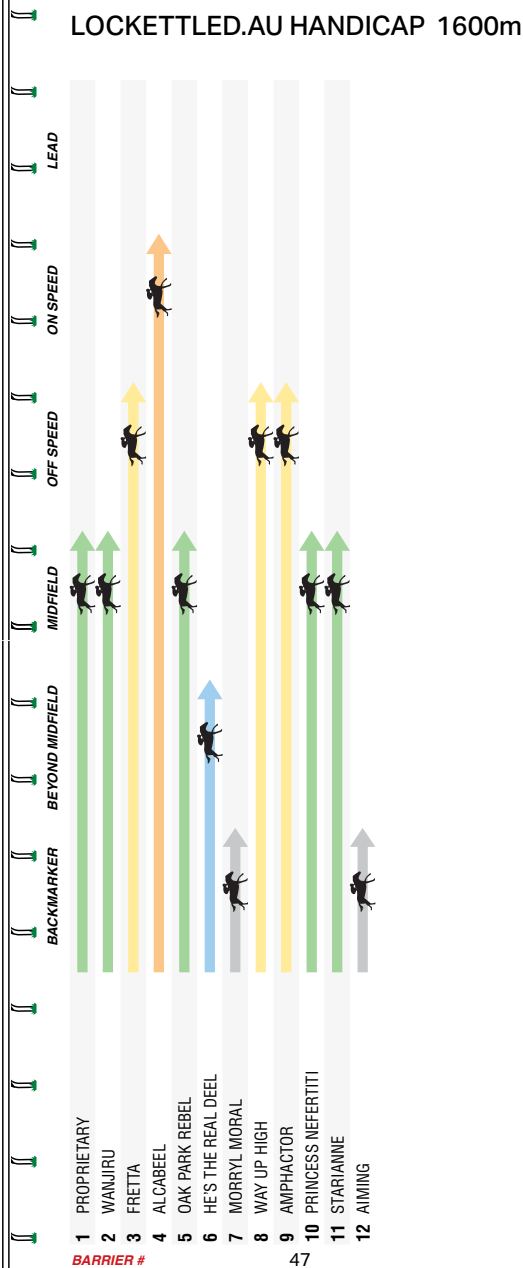

### SPEED RATINGS (Horses listed by barrier)

Make Your Next Event a  
**SPECIAL EVENT !**

**LED CROWD  
CONTROL BARRIER**

**lockettled.au**

3:20PM

sportsbet **SANDOWN** LAKESIDE

6

**LOCKETTLED.AU  
HANDICAP**