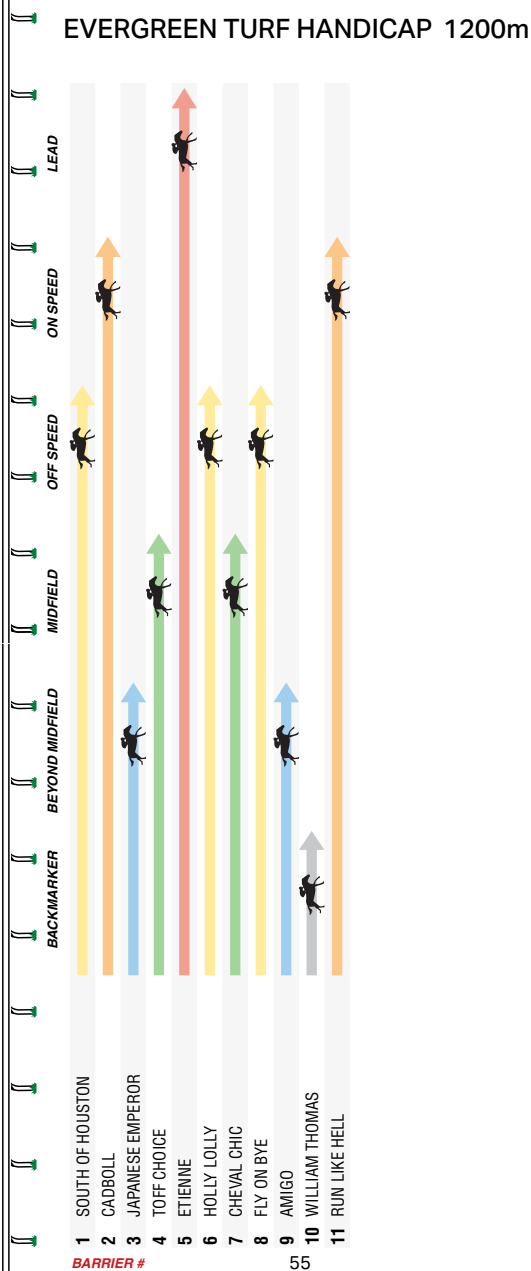

SPEED RATINGS (Horses listed by barrier)

LEAD ———>