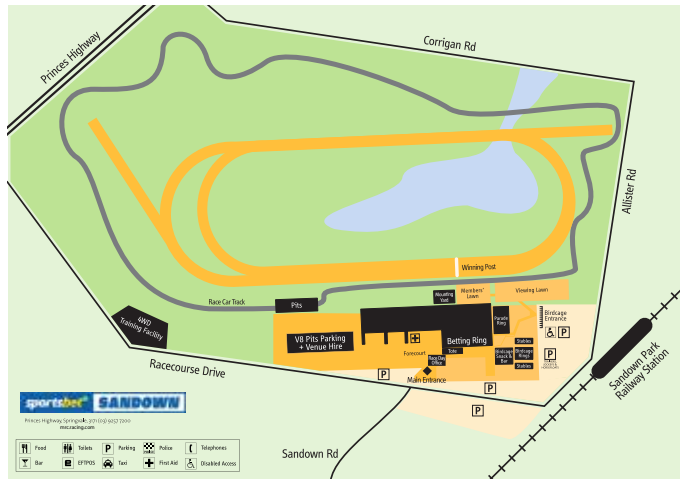

Sportsbet Sandown Facilities Map