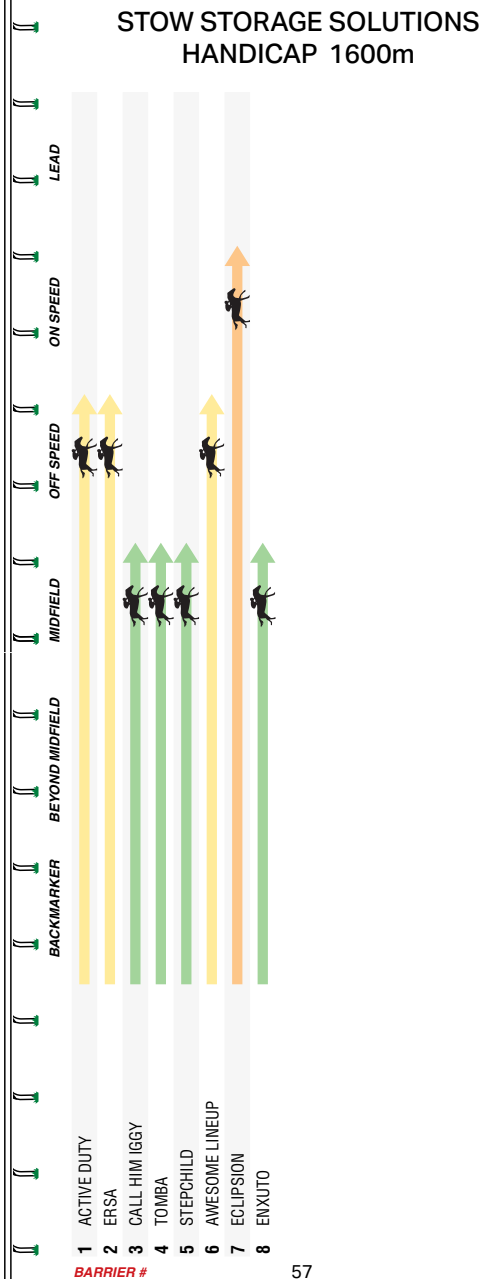

SPEED RATINGS (Horses listed by barrier)