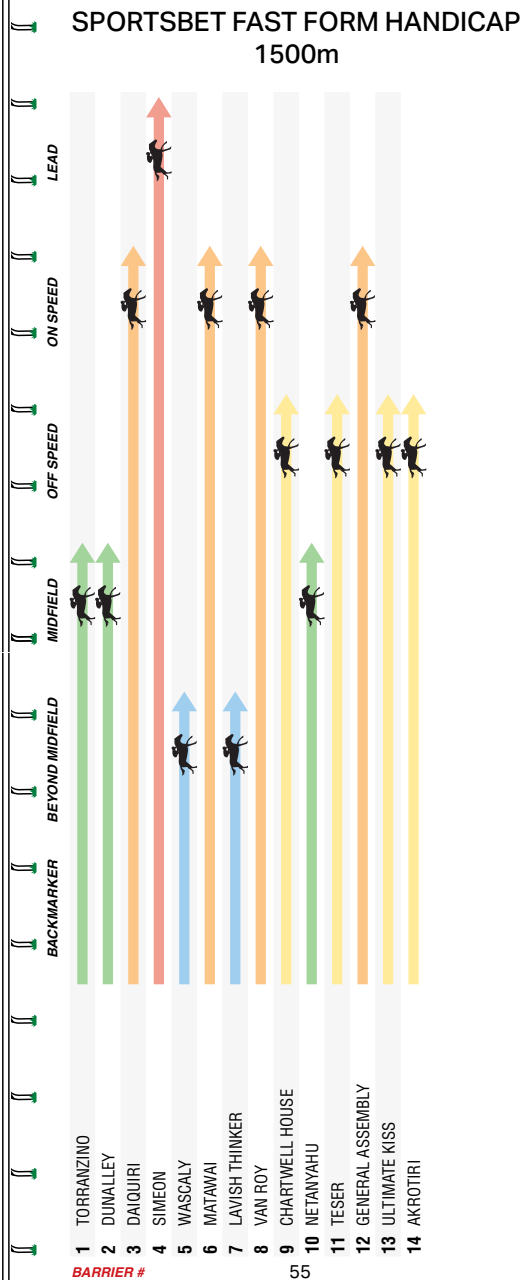

SPEED RATINGS (Horses listed by barrier)