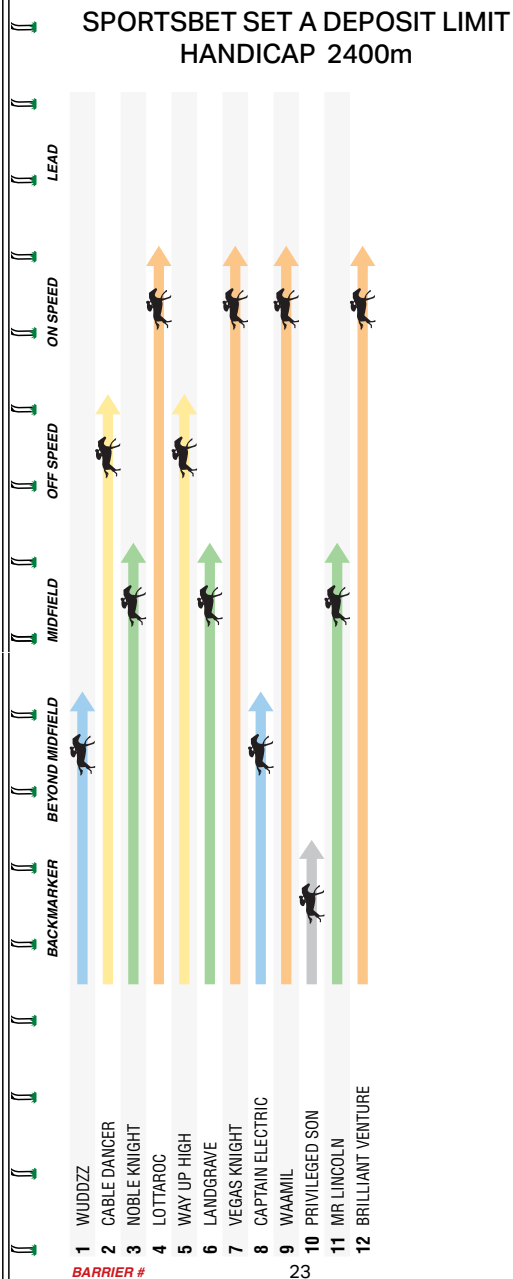

MRC Member Spring Rewards

The more you attend, the more you earn

Eligible Race Days

- ♦ Caulfield Spring Opener
- ♦ Caulfield Charity Family Day
  - ♦ Caulfield Social
  - ♦ Caulfield Thousand
- ♦ Caulfield Spring Finale

* Excludes Sportsbet Caulfield Guineas and Sportsbet Caulfield Cup

How to Attend & Earn

2 Race Days Attended	1,000 MRC Reward Points + 1 Complimentary Daily Guest Pass
3 Race Days Attended	2,000 MRC Reward Points + 2 Complimentary Daily Guest Pass
4 Race Days Attended	3,000 MRC Reward Points + 3 Complimentary Daily Guest Pass
5 Race Days Attended	4,000 MRC Reward Points + 4 Complimentary Daily Guest Pass

Your Spring Rewards will be applied to your Membership account by Friday 13th December.

SPEED RATINGS (Horses listed by barrier)