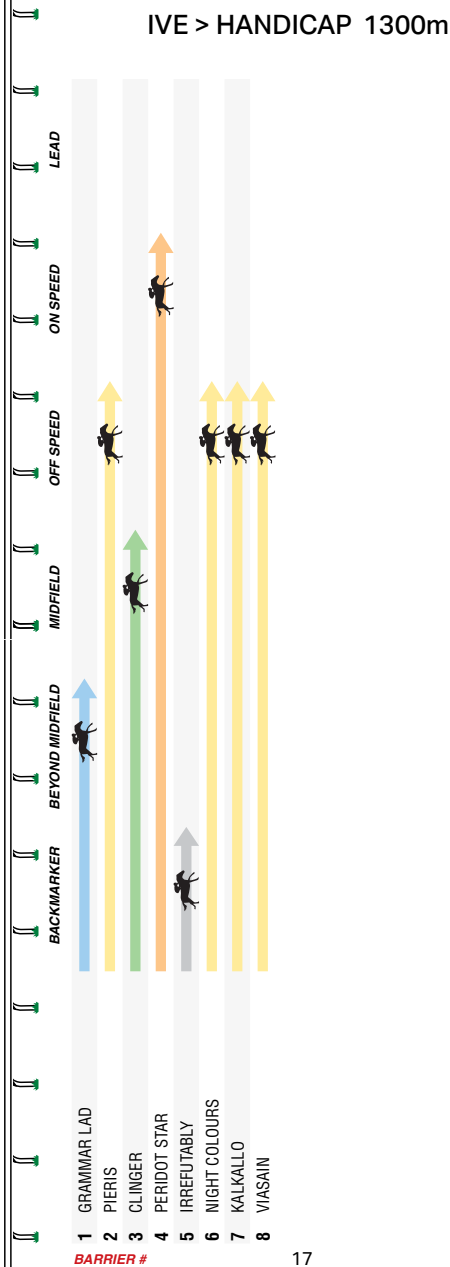

SPEED RATINGS (Horses listed by barrier)