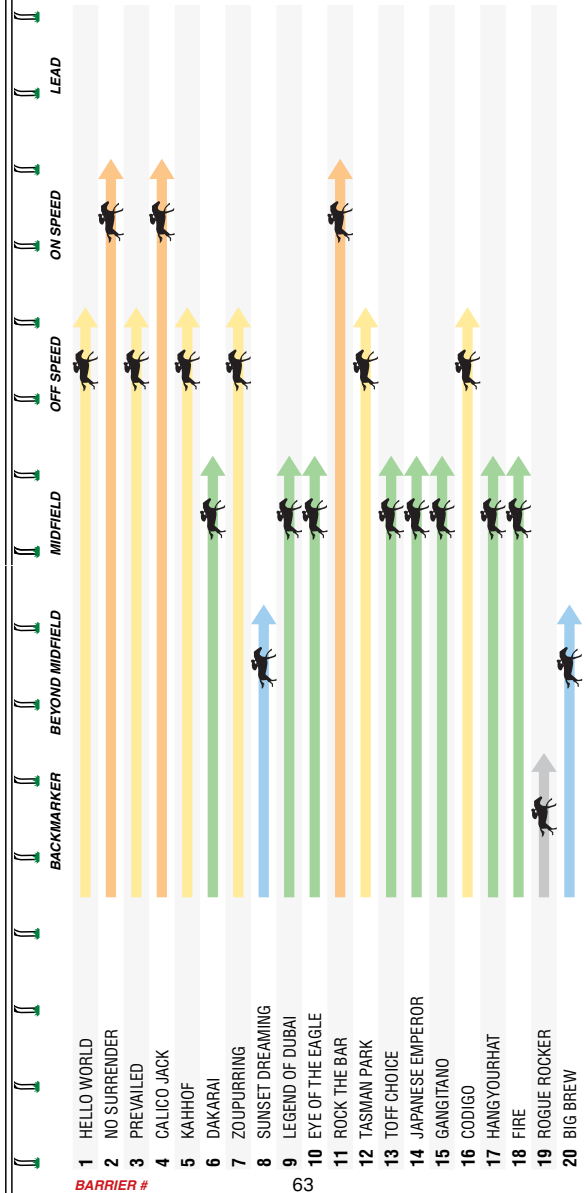

THOROUGHBRED CLUB OF AUSTRALIA
HANDICAP 1300m

8