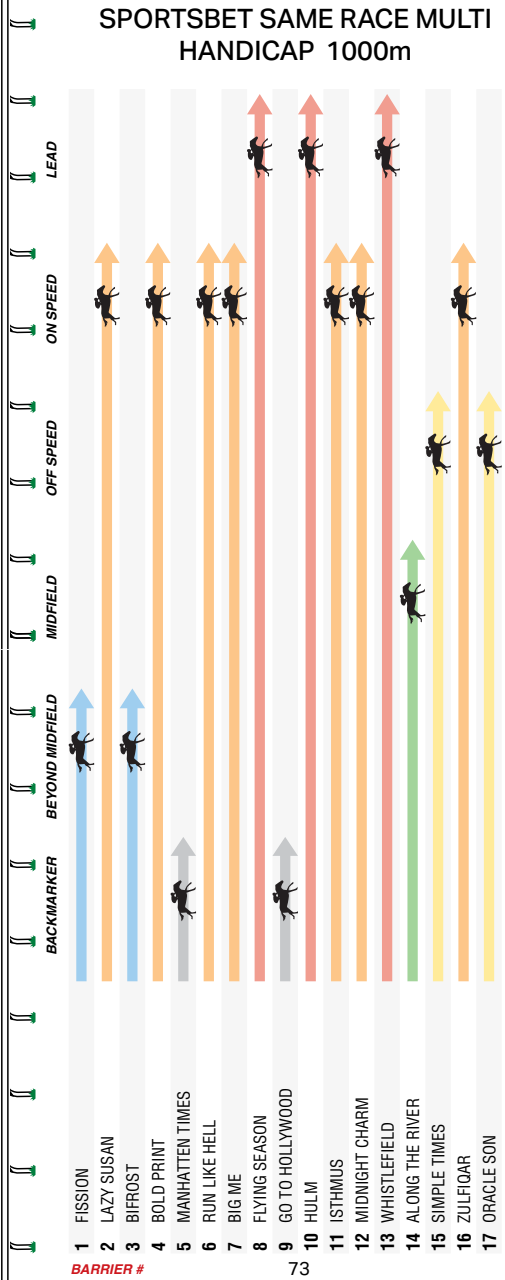

LEADERS IN TECHNOLOGY FOR BUSINESS

Global pedigree. Local benefits.

Proud sponsor of the
Melbourne Racing Club.

CARLTON DRAUGHT

18+ FOR PEOPLE OVER THE AGE OF 18 ONLY

SPEED RATINGS (Horses listed by barrier)