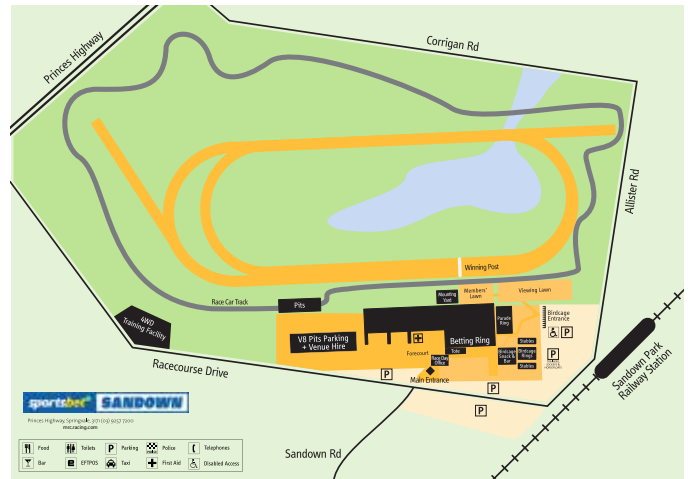

Sportsbet Sandown Facilities Map