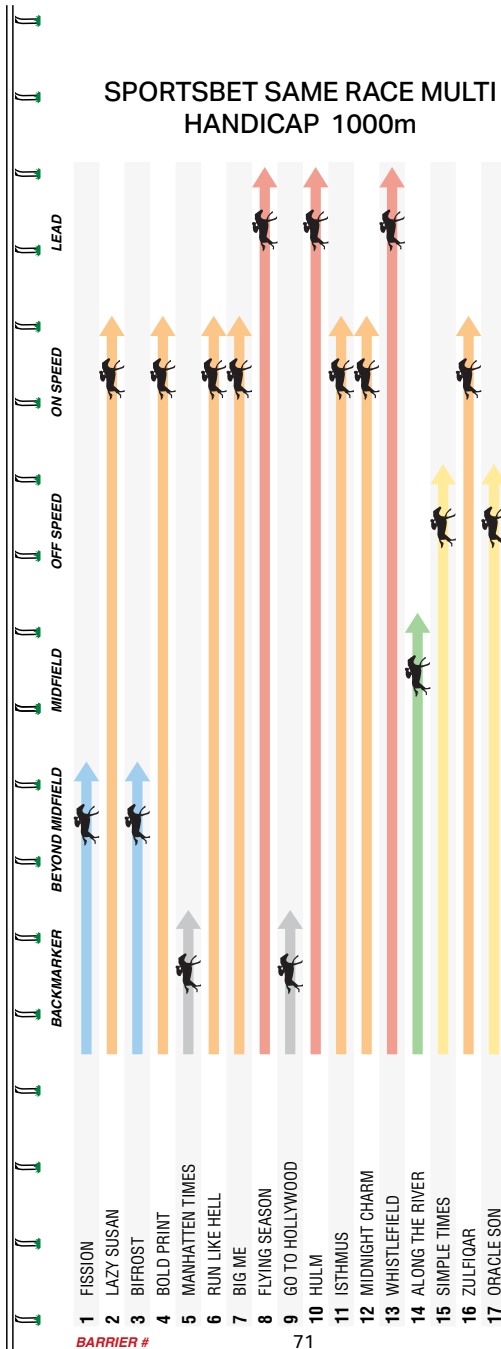

Enjoyed a cosy run behind the leaders but only held ground for fifth 4.6L at The Valley Bm64 over 1200m. Raced behind the leaders and ran on nicely for second 3.3L at Caulfield Bm74 over 1100m. Second-up.

20 HANGYOURHAT (NZ) 4EM R66

Paul Preusker (Horsham)

THOMAS STOCKDALE

MOTIF, AQUA SLEEVES, BLACK STARS, STARS CAP

(dw) 5 Starts 2-0-1 $37,550

6-13	GEEL	Fri 2Jul21	1330 S7	3Y MDN-SW	D Bates (5)	58	$8	1-Huguenot 58	3.8L	1:23.18	
1-10	MILD	Fri 23Jul21	1300 S7	3YMDN-SW	Dean Holland (8)	58	$13	2-Paramedic (NZ) 56	0.8L	1:20.03	
3-11	TER	Fri 19Nov21	1400 G4	BM64	D Bates (11)	59	$5.50f	1-Selfless 56.5	0.6L	1:23.30	R62
6-9	GEEL	Thu 29Sep22	1447 S6	0-64	D Vendall (2)	59	$6.50	1-Smokin' Toif 57	2.7L	1:28.08	R62
1-10	CAST	Mon 24Oct22	1400 H8	0-64	J Allen (7)	59	$8	2-Almsgiver (NZ) 58	1.8L	1:25.80	R62

Did make up some ground in the straight for sixth but never threatened 2.7L at Geelong 0-64 over 1447m Soft 6. Sat outside the pace and shot clear over the final stages to win 1.8L at Casterton 0-64 over 1400m Heavy 8.

70

SPORTSBET SAME RACE MULTI
HANDICAP 1000m

9

↑ LEAD

↑ SPEED RATINGS (Horses listed by barrier)

BARRIER #

71