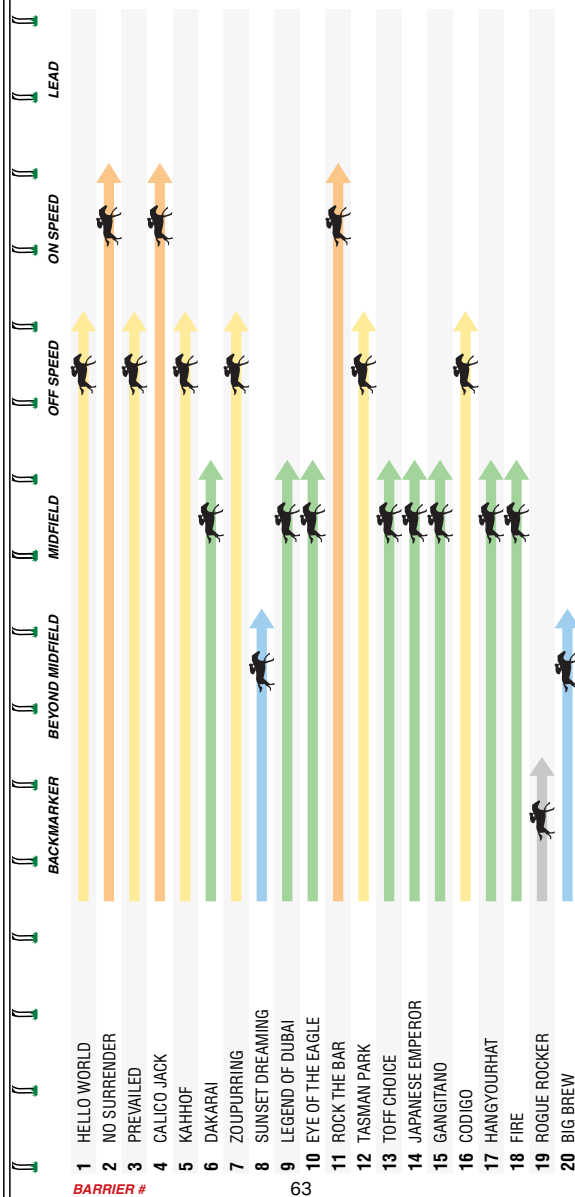

THOROUGHBRED CLUB OF AUSTRALIA
HANDICAP 1300m

8