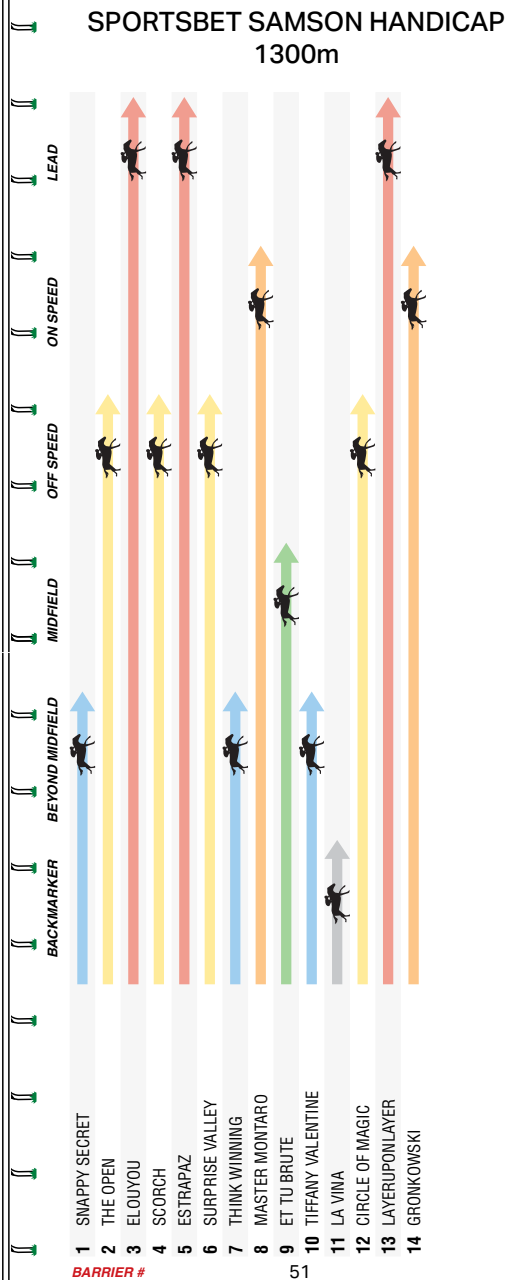

SPEED RATINGS (Horses listed by barrier)