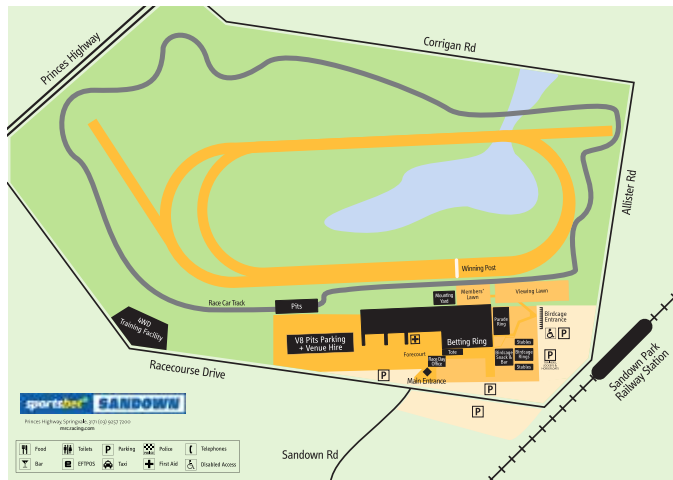

LAKESIDE TRACK

Sportsbet Sandown Facilities Map

Runners by Trainer

Rides by Jockey