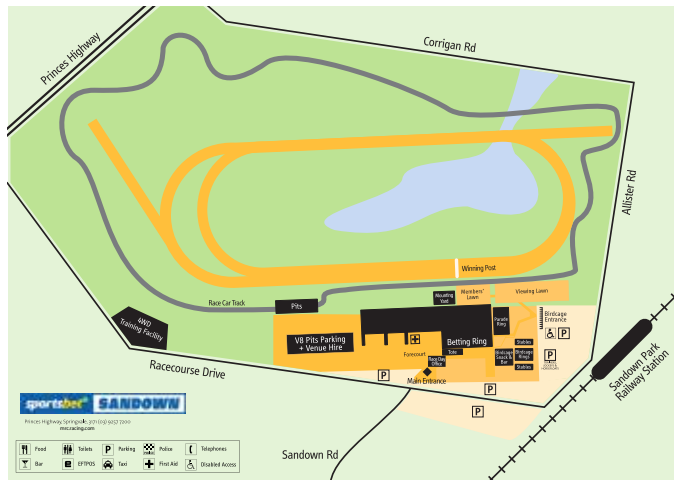

Sportsbet Sandown Facilities Map