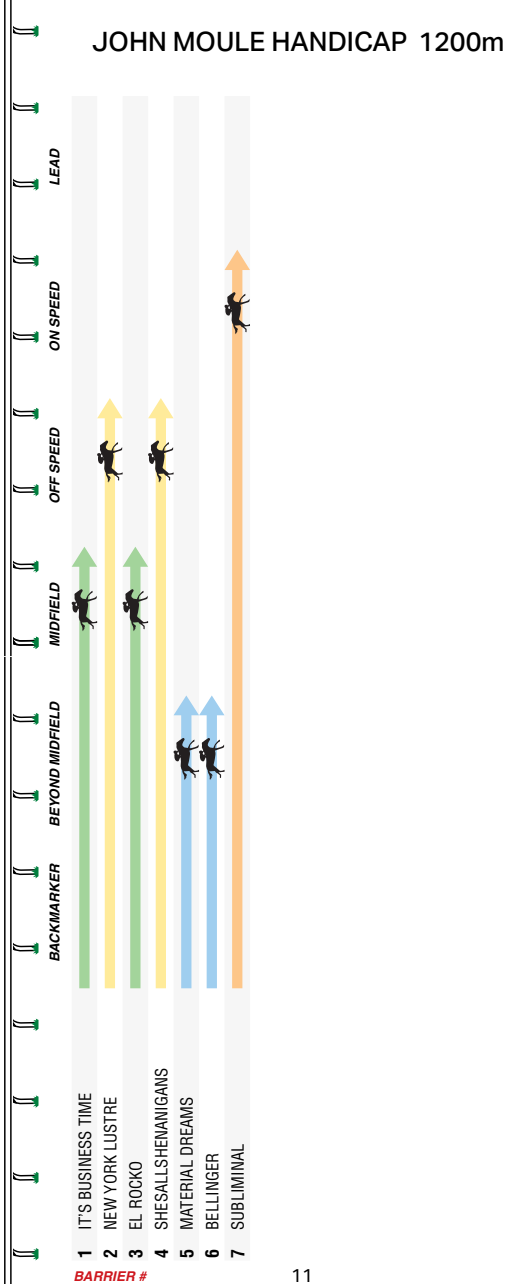

SPEED RATINGS (Horses listed by barrier)

LEAD ———>