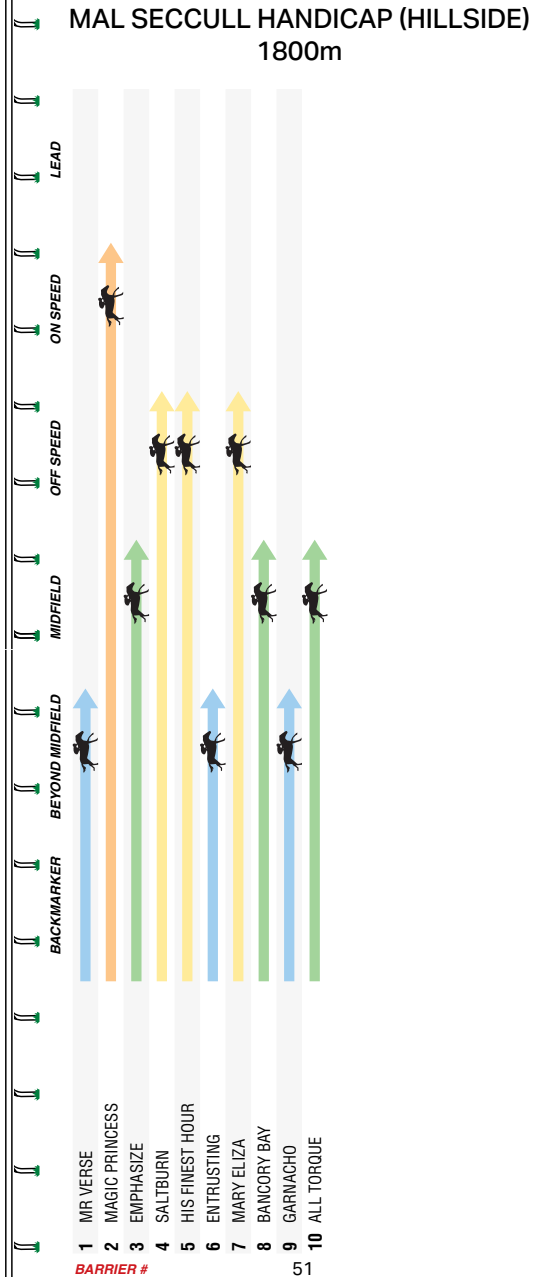

SPEED RATINGS (Horses listed by barrier)

LEAD ———>