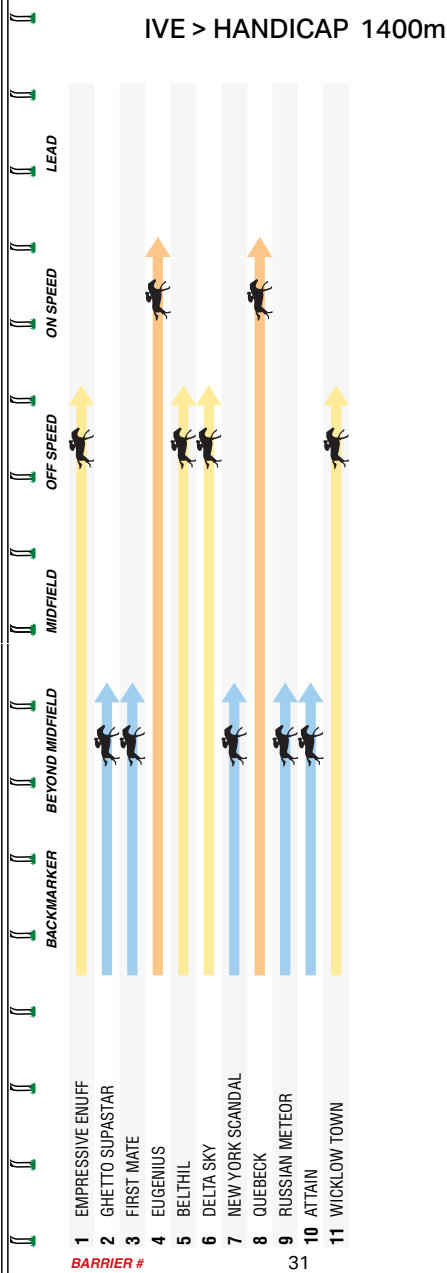

SPEED RATINGS (Horses listed by barrier)