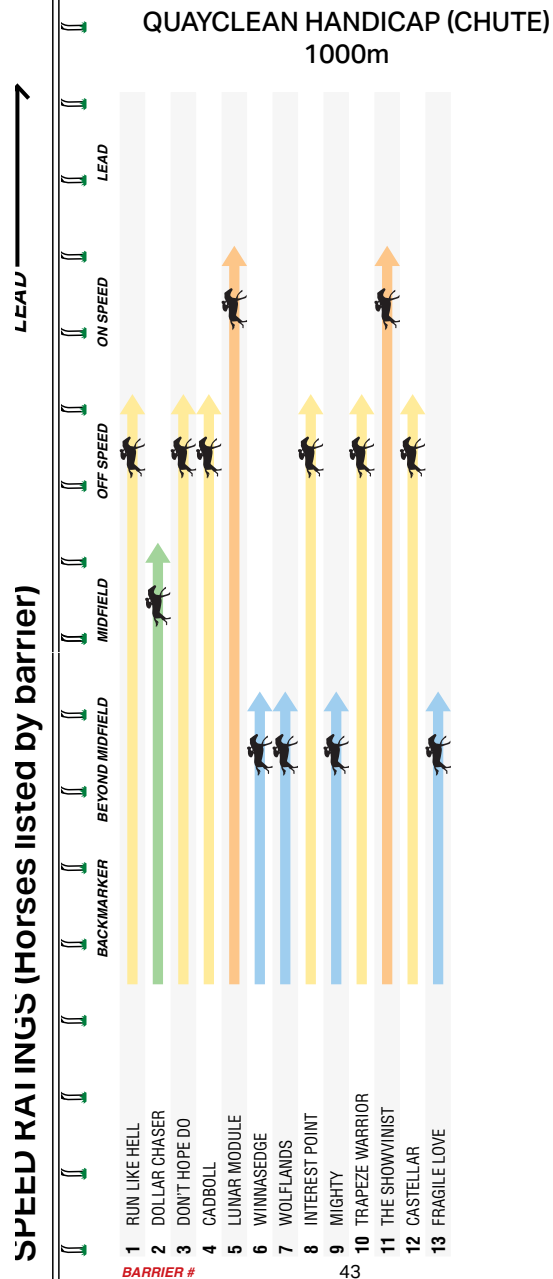

SPEED KAI INGS (Horses listed by barrier)