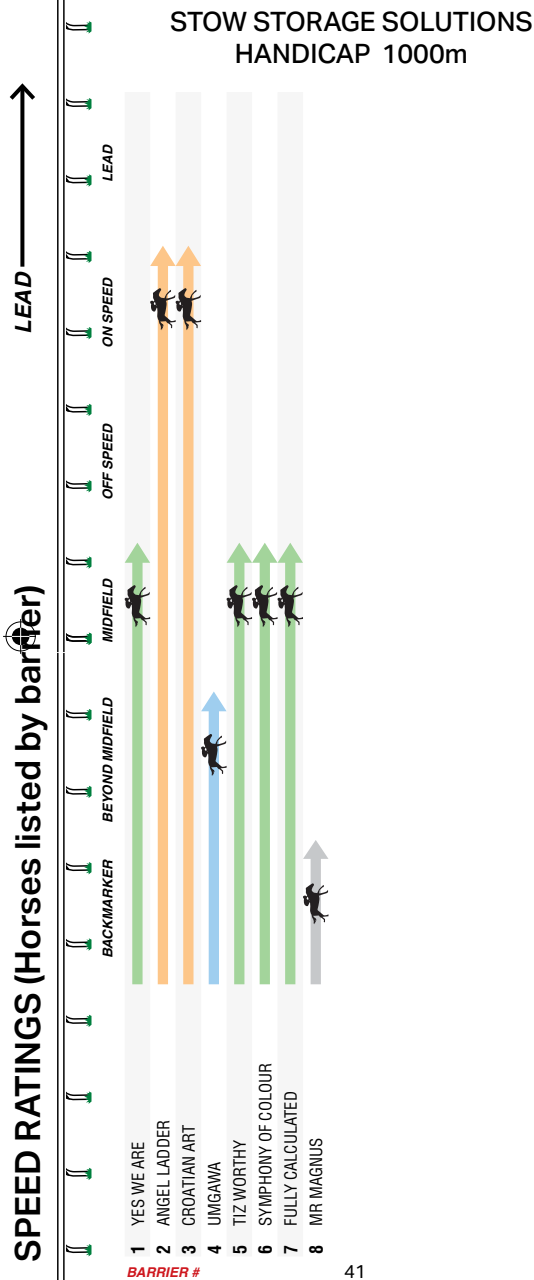

SPEED RATINGS (Horses listed by barrier)