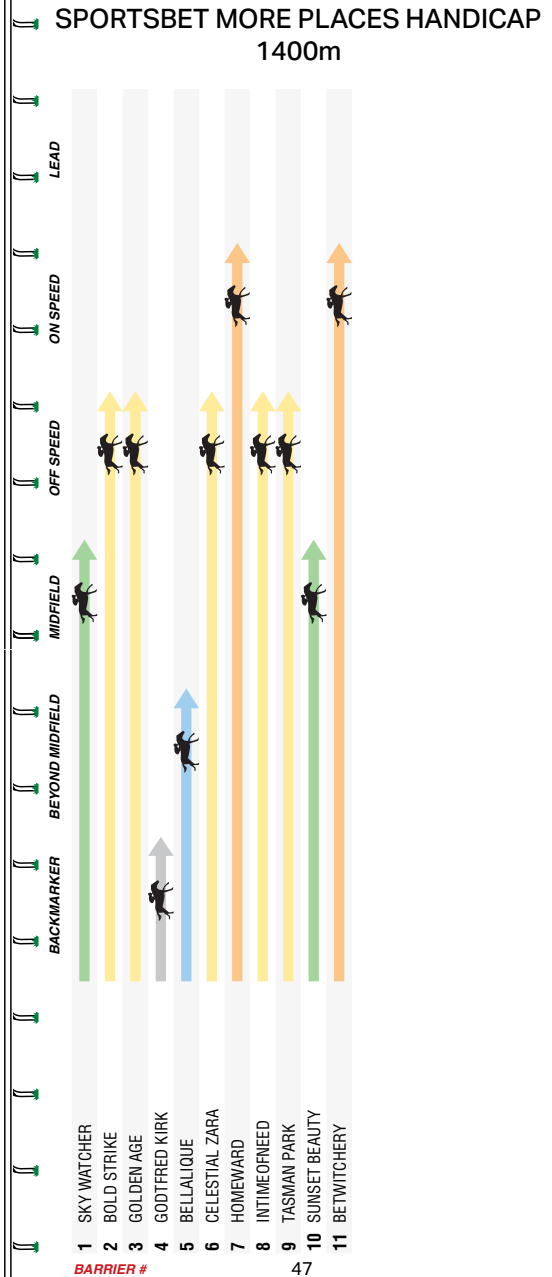

SPEED RATINGS (Horses listed by barrier)

LEAD ↑