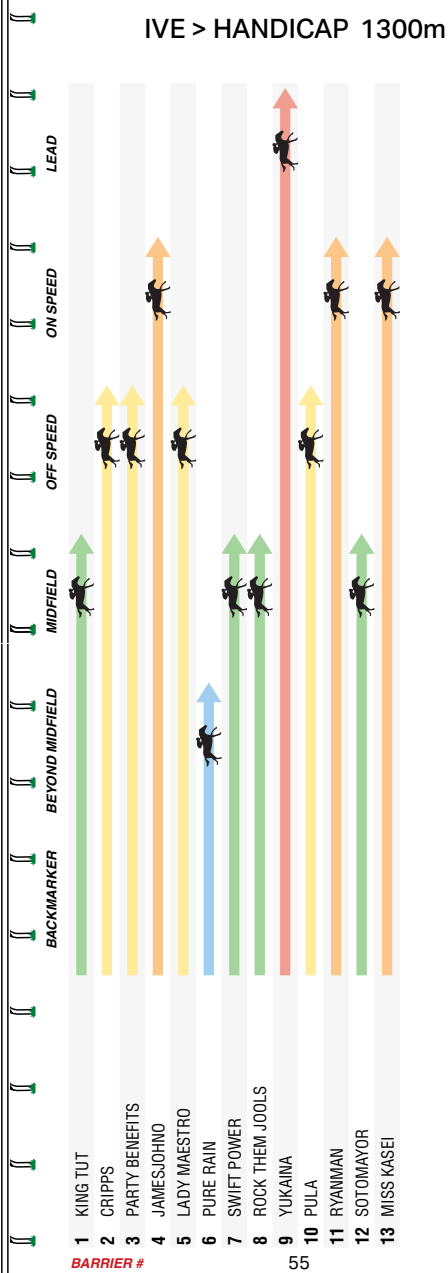

SPEED RATINGS (Horses listed by barrier)