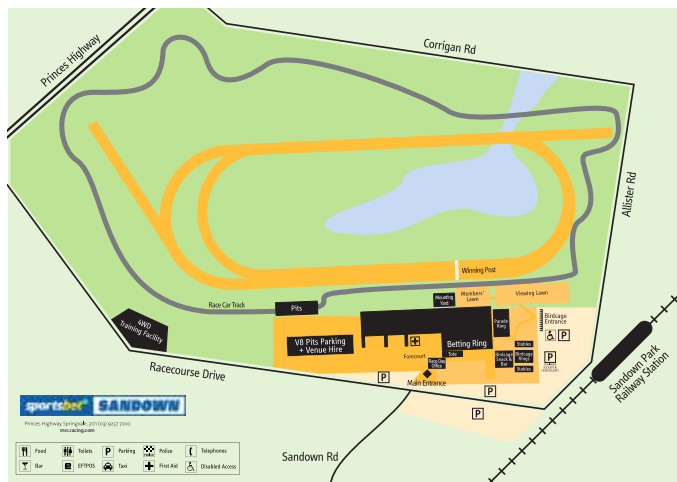

Sportsbet Sandown Facilities Map