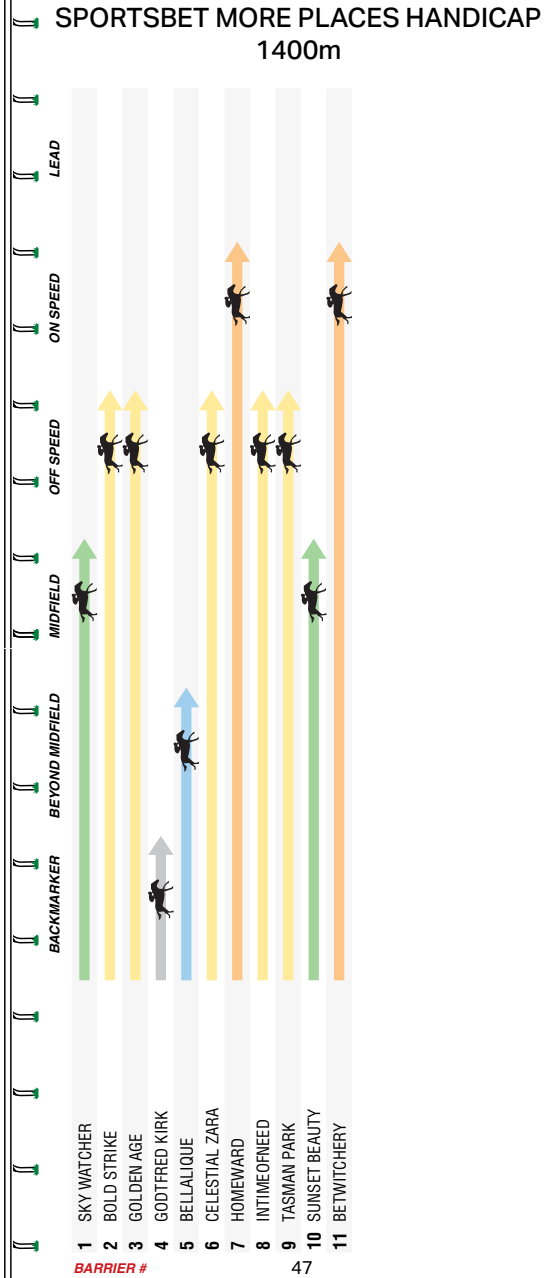

SPEED RATINGS (Horses listed by barrier)

LEAD ↑