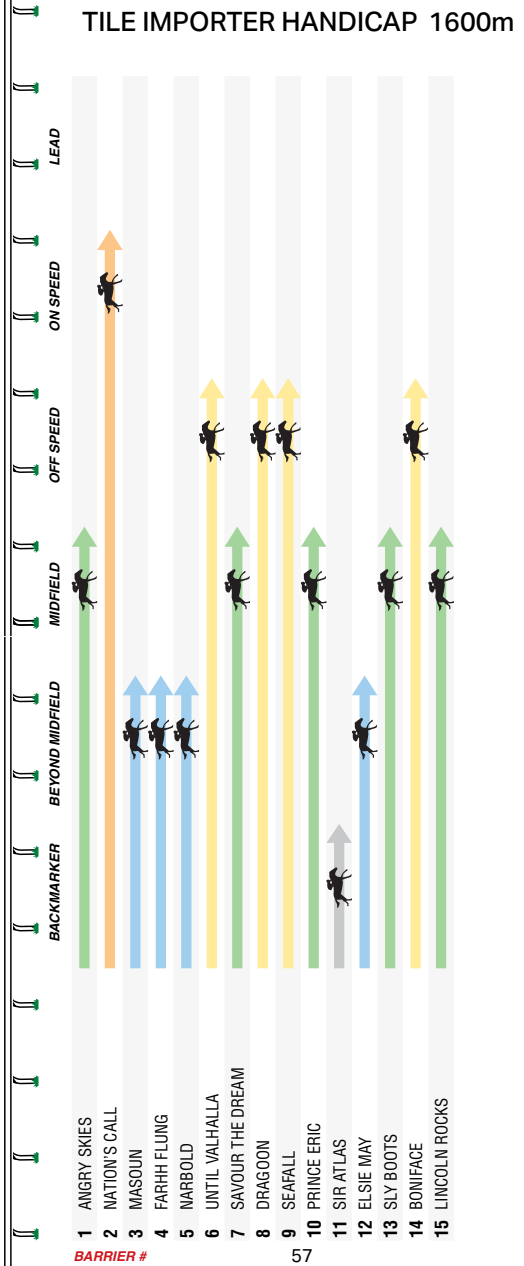

SPEED RATINGS (Horses listed by barrier)