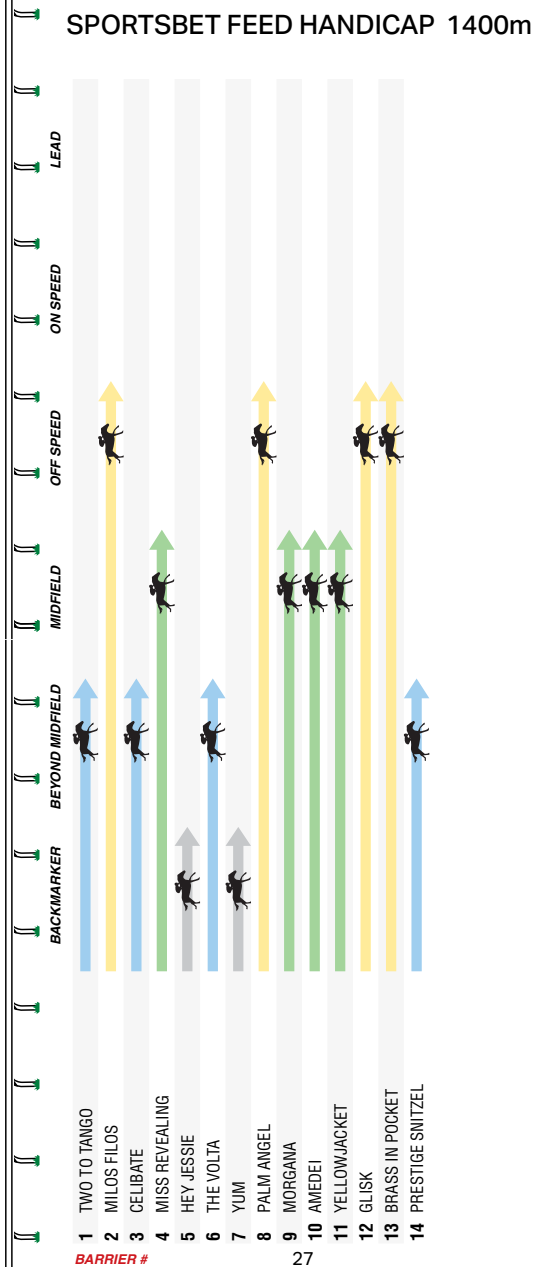

Find out more

*T&Cs apply.

OF FIELD TRAINING (Horses listed by barrier)