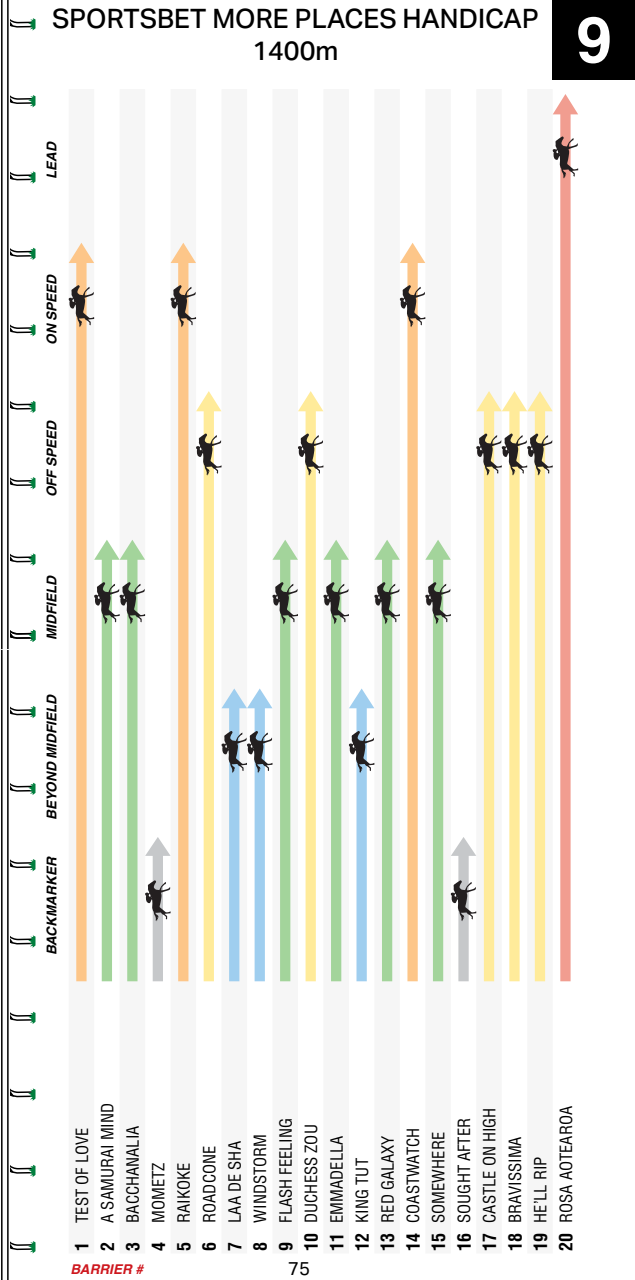

SPEED RATINGS (Horses listed by barrier)