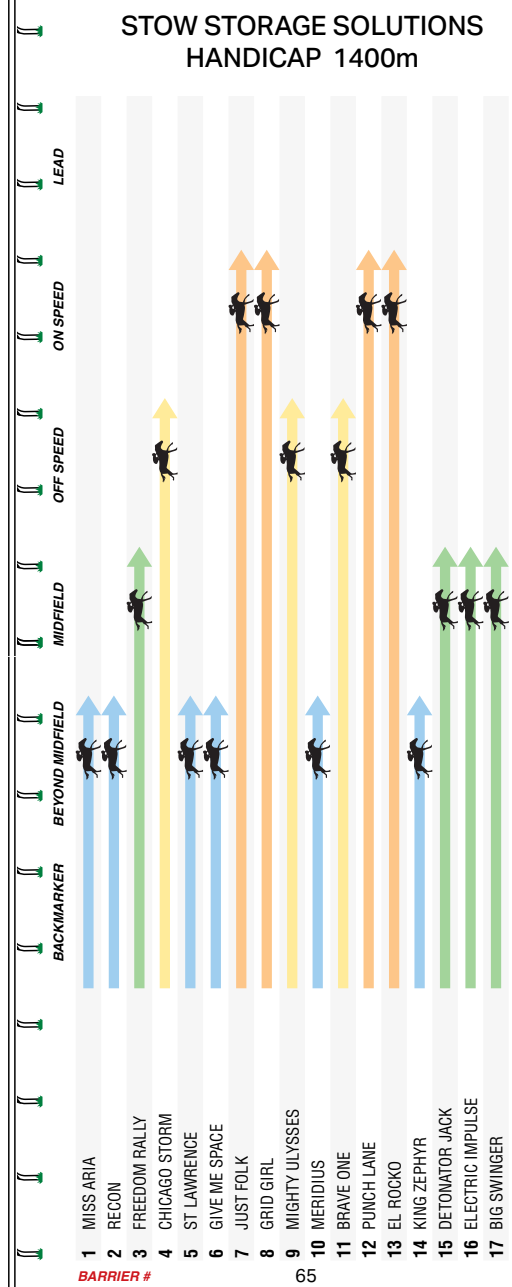

HS

Download the app for
breaking news, sport
and Autumn racing.

Herald Sun | **Sunday** | We're for you

SPEED RATINGS (Horses listed by barrier)

LEAD