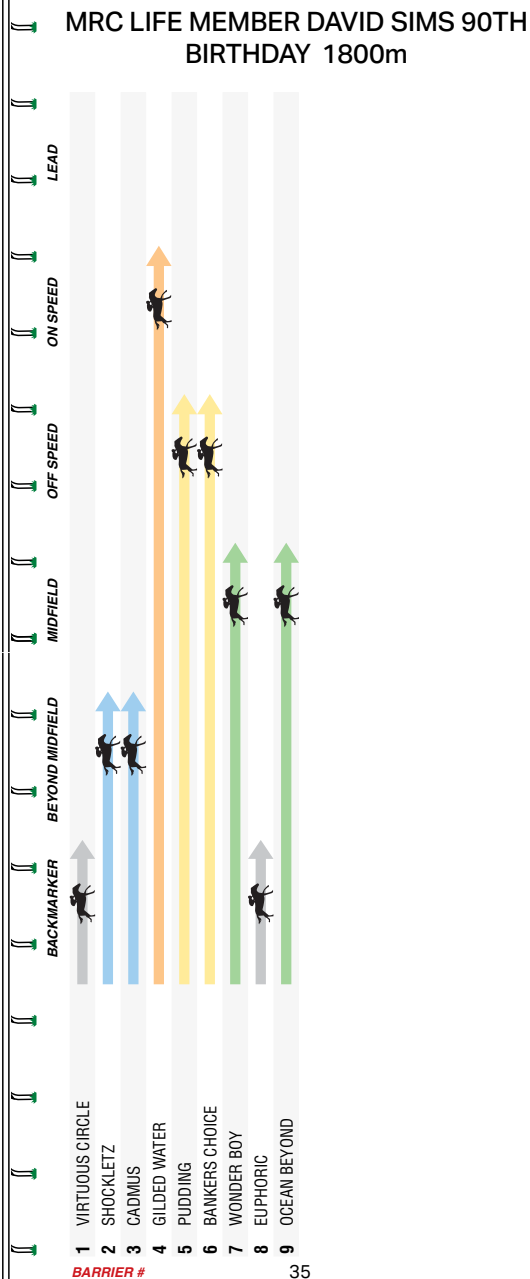

SPEED RATINGS (Horses listed by barrier)