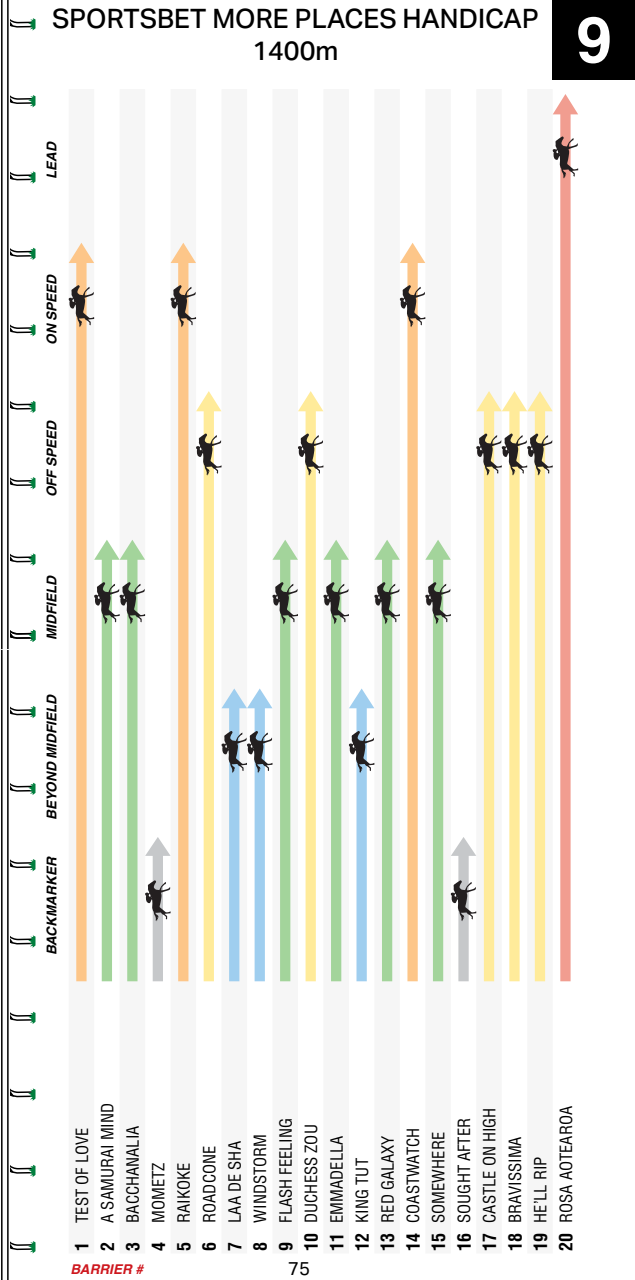

CARLTON DRAUGHT

18+ FOR PEOPLE OVER THE AGE OF 18 ONLY

SPEED RATINGS (Horses listed by barrier)

SAME RACE MULTI

✓ **MORE PLACES**

Combine multiple runners to finish anywhere in the top half of the field for bigger odds!