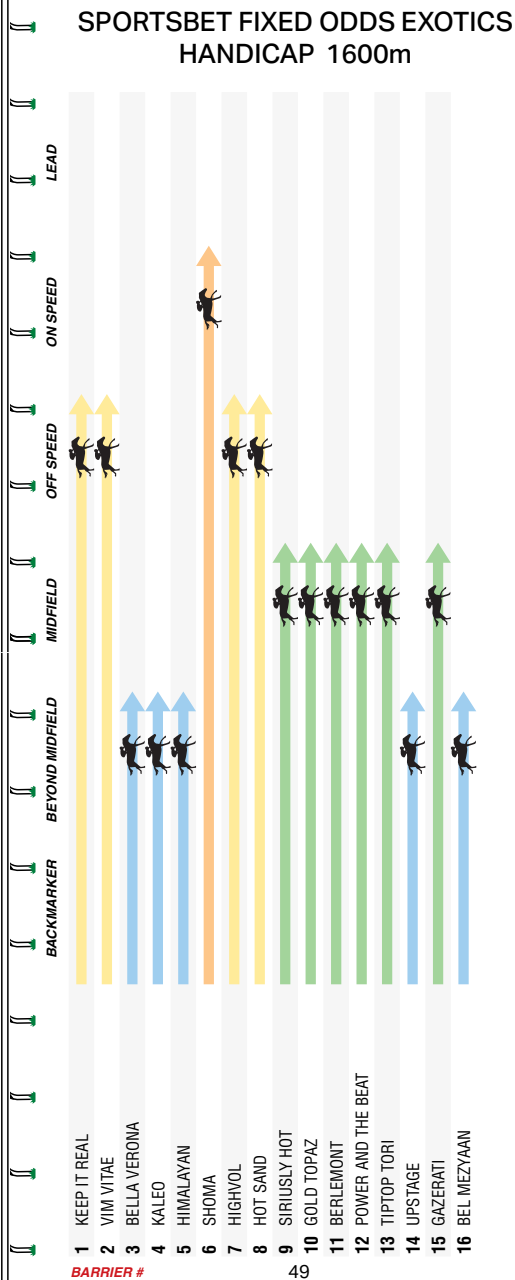

(11) 55kg

LUKE CURRIE

A sip for your senses

Schweppes[®]

CLASSIC
LEMONADE

WITH NATURAL
LEMON FLAVOUR

SPEED RATINGS (Horses listed by barrier)

LEAD