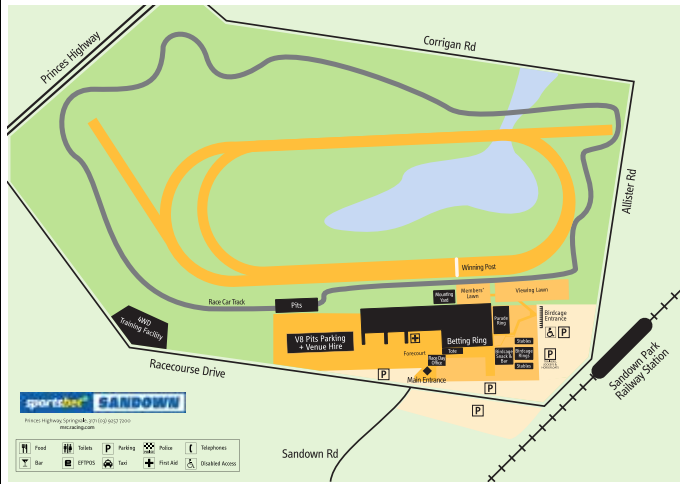

Sportsbet Sandown Facilities Map

We're working on the Horse Stall Plan

Horse stall allocations can be found on the digital screens around the stalls precinct.