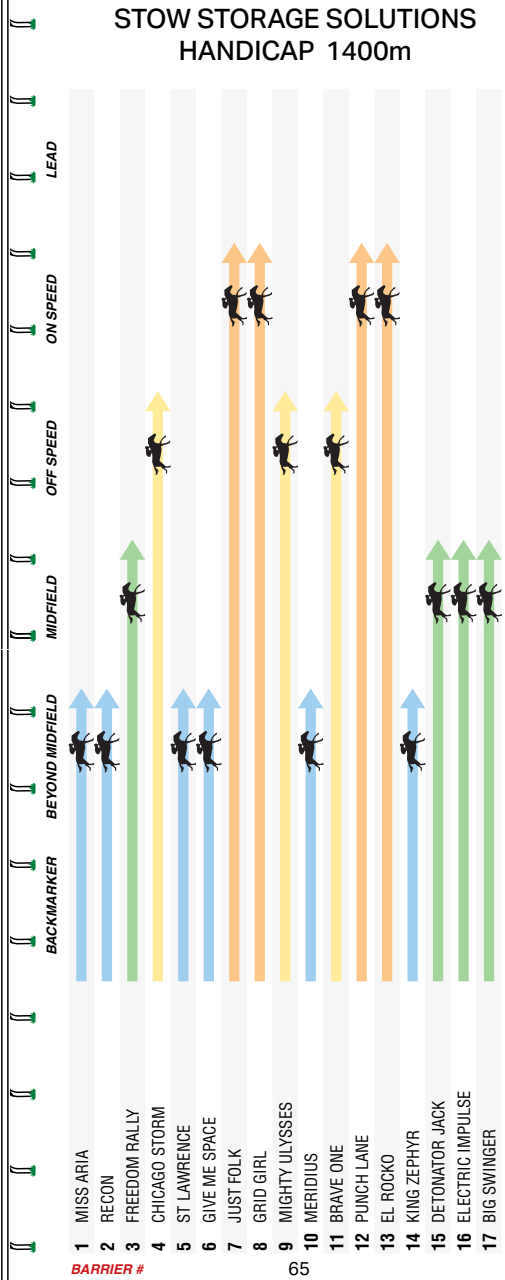

SPEED RATINGS (Horses listed by barrier)