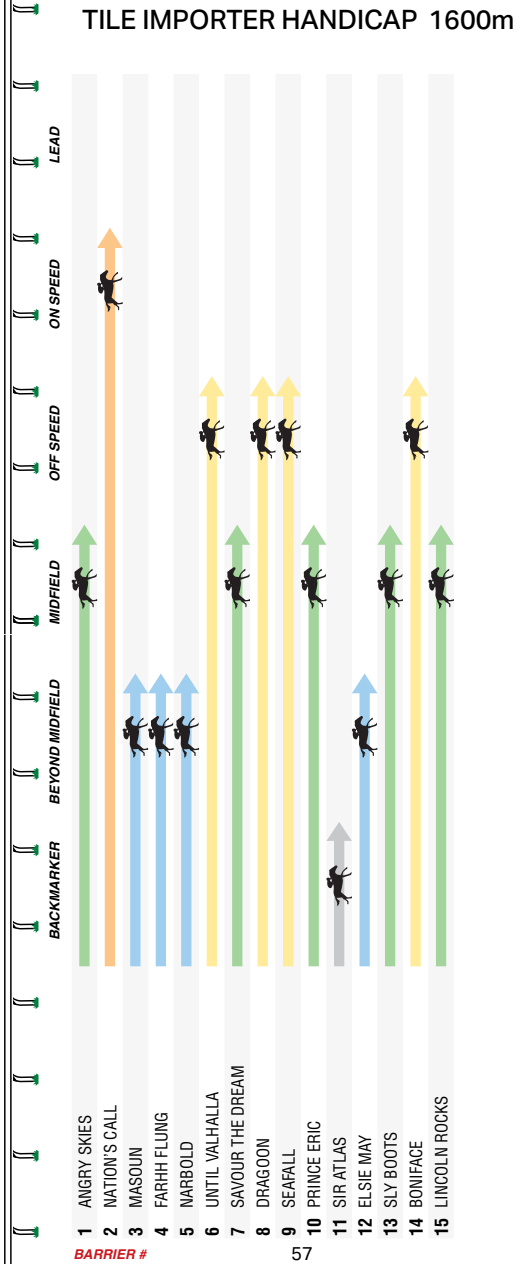

SPEED RATINGS (Horses listed by barrier)