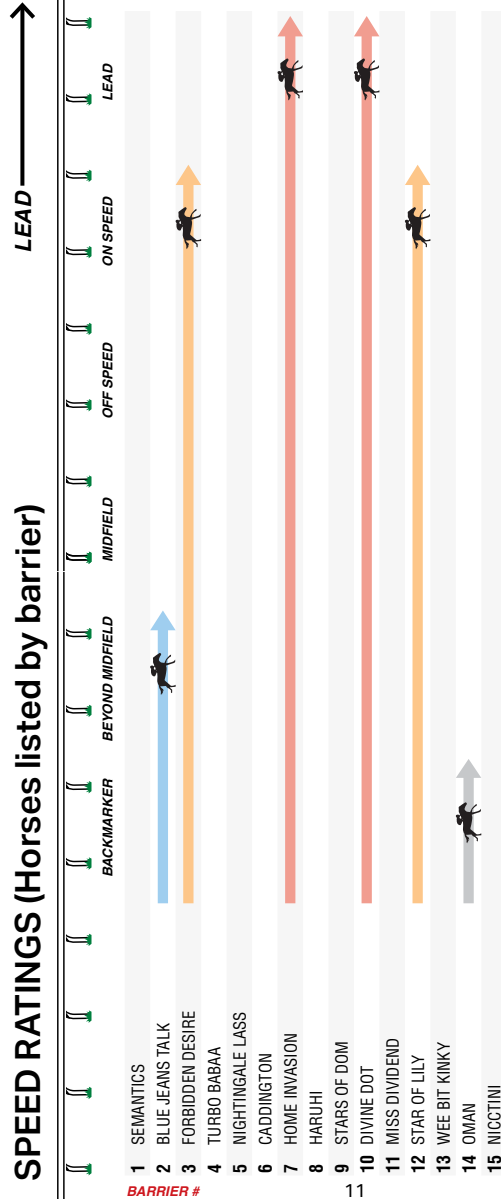

SPORTSBET JOCKEY WATCH HANDICAP 1000m