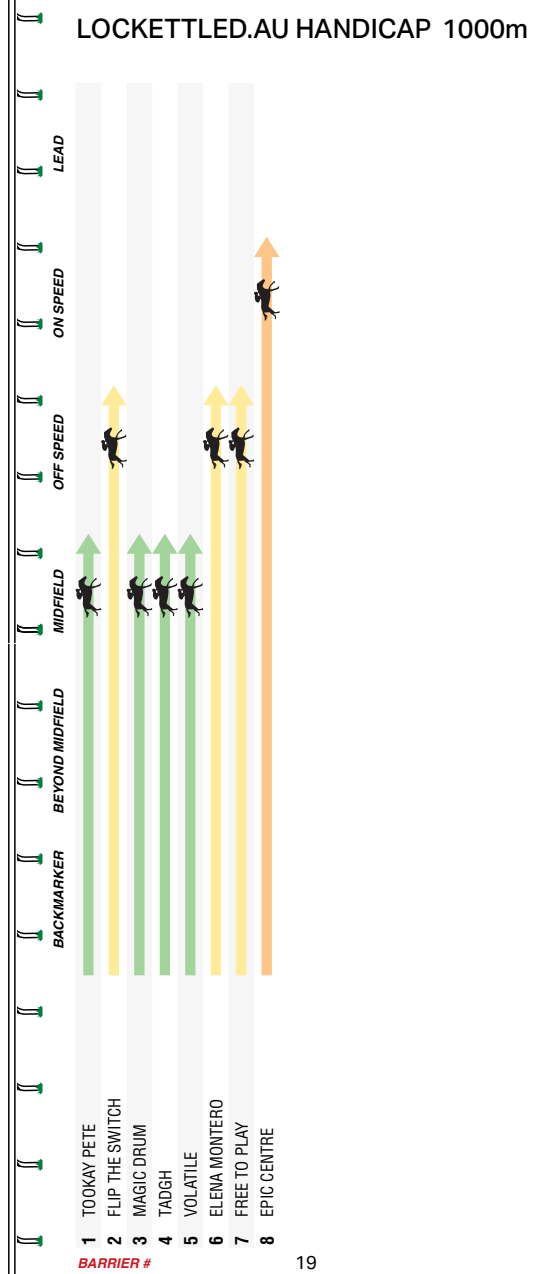

SPEED RATINGS (Horses listed by barrier)

LEAD ←