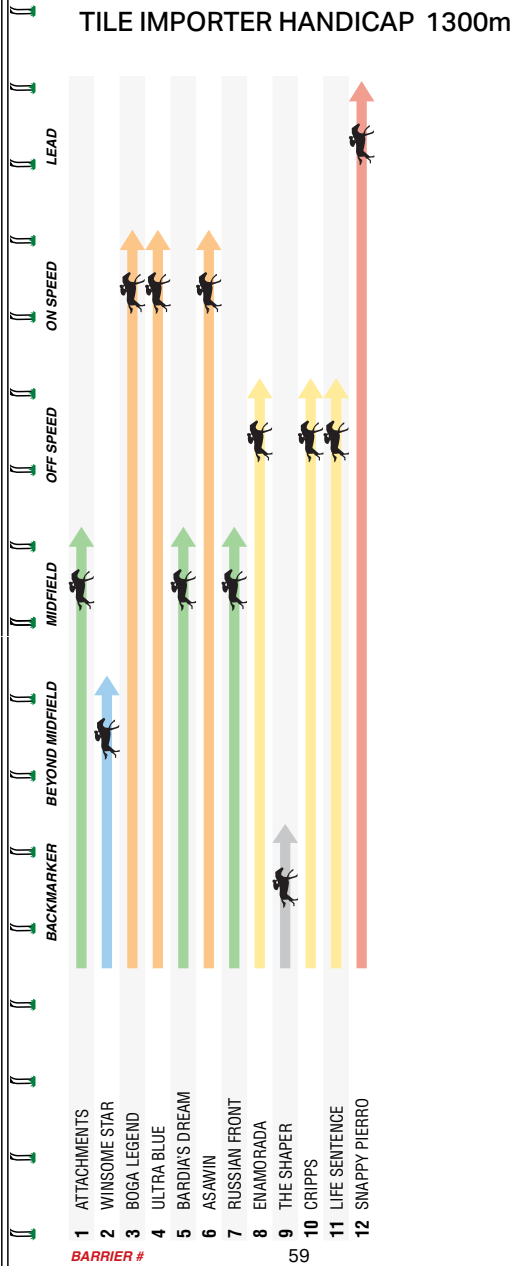

Come for lunch ... stay for dinner!

273-279 Cecil Street
South Melbourne VIC 3205

T: 03 9690 3737

lamaroshotel.com.au

CARLTON DRAUGHT

18+ FOR PEOPLE OVER THE AGE OF 18 ONLY

SPEED RATINGS (Horses listed by barrier)