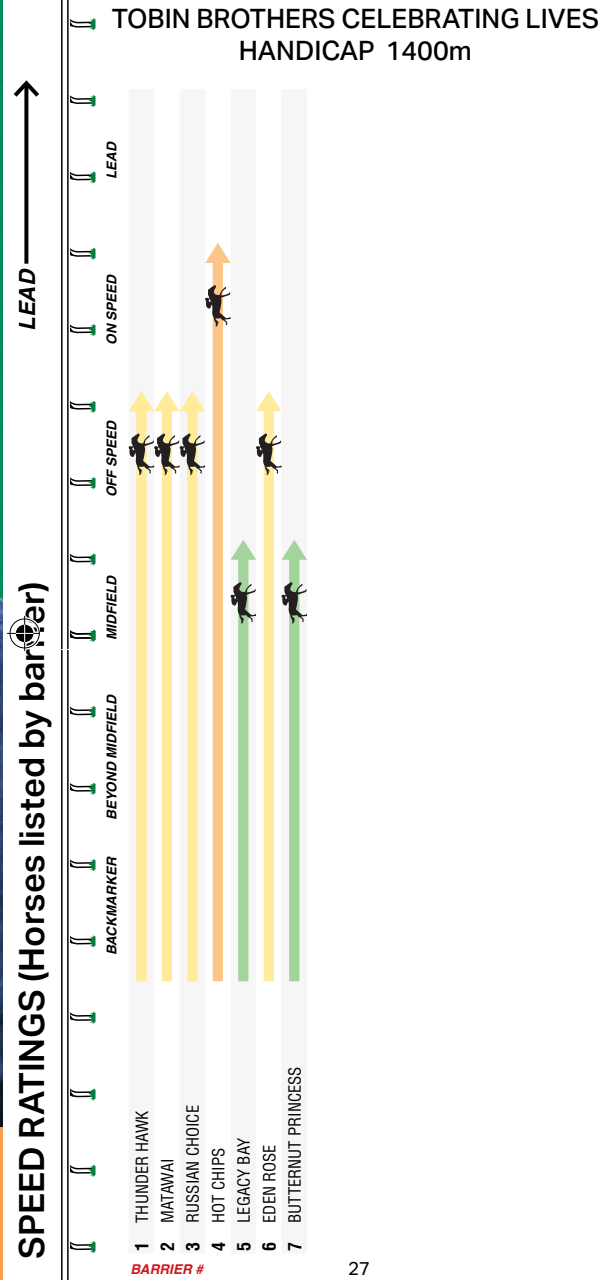

SPEED RATINGS (Horses listed by barrier)