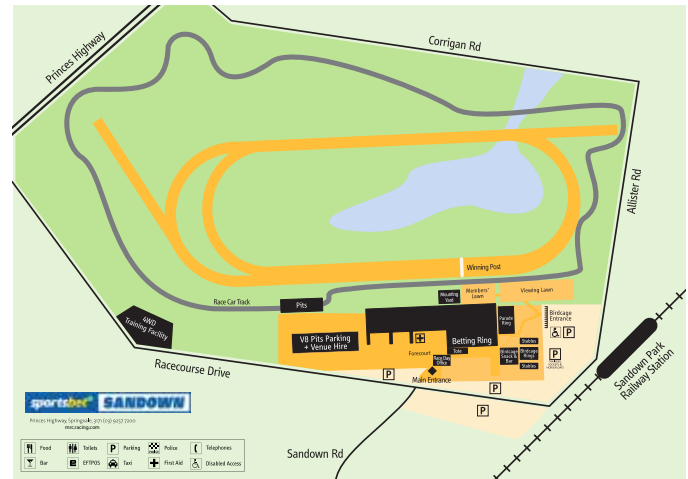

Sportsbet Sandown Facilities Map