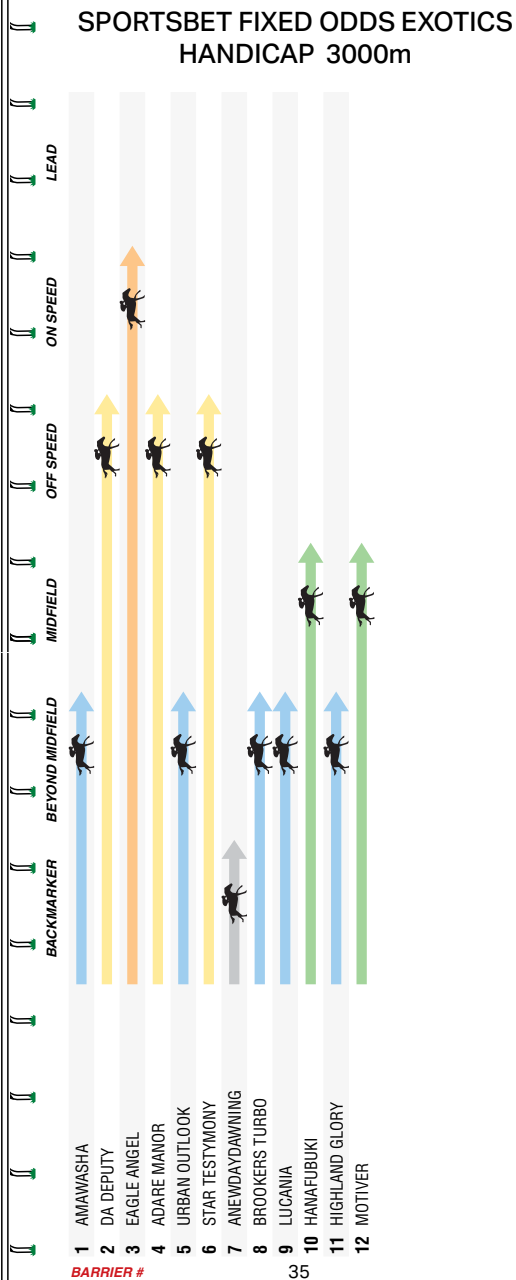

A sip for your senses

Schweppes®

CLASSIC
LEMONADE

WITH NATURAL
LEMON FLAVOUR

SPEED RATINGS (Horses listed by barrier)

LEAD