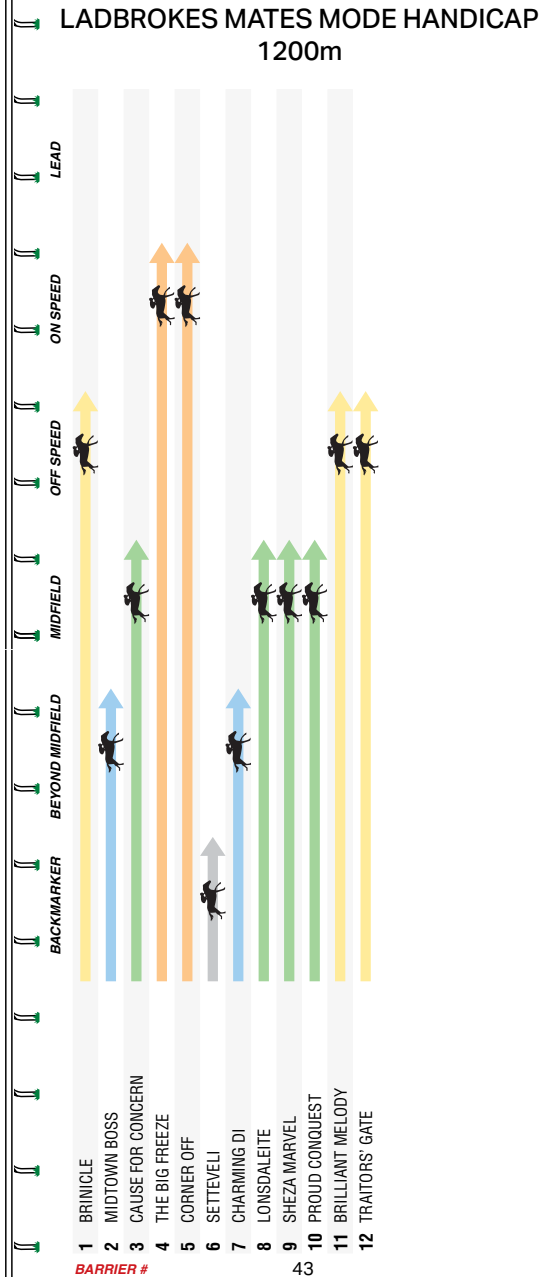

SPEED RATINGS (Horses listed by barrier)