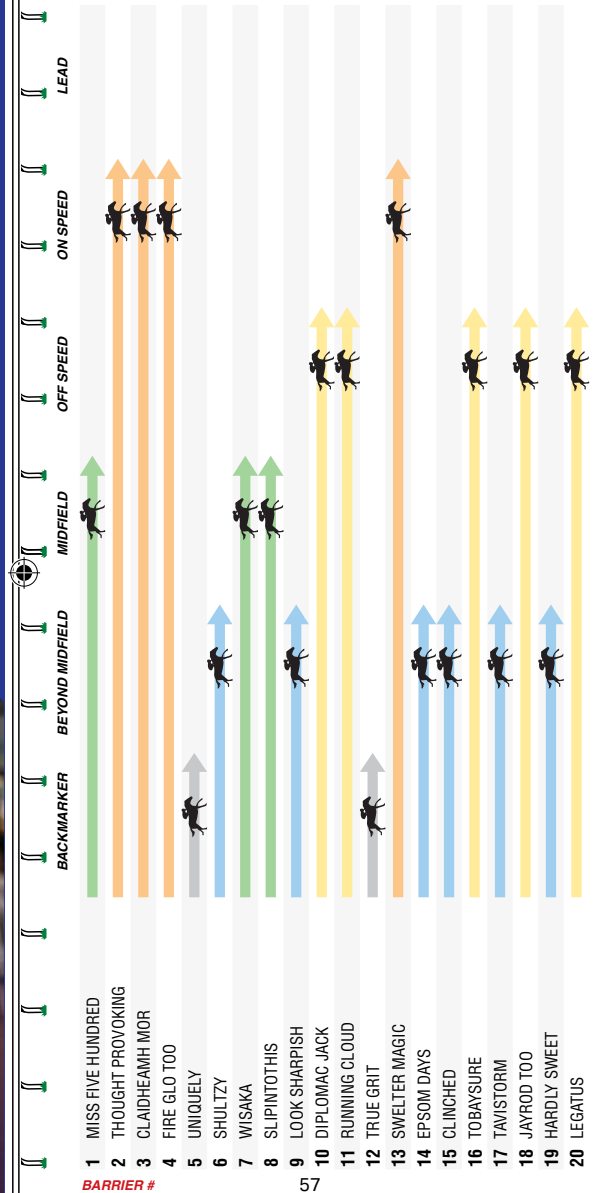

LADBROKES MARKET CONTROL
HANDICAP 2100m

7