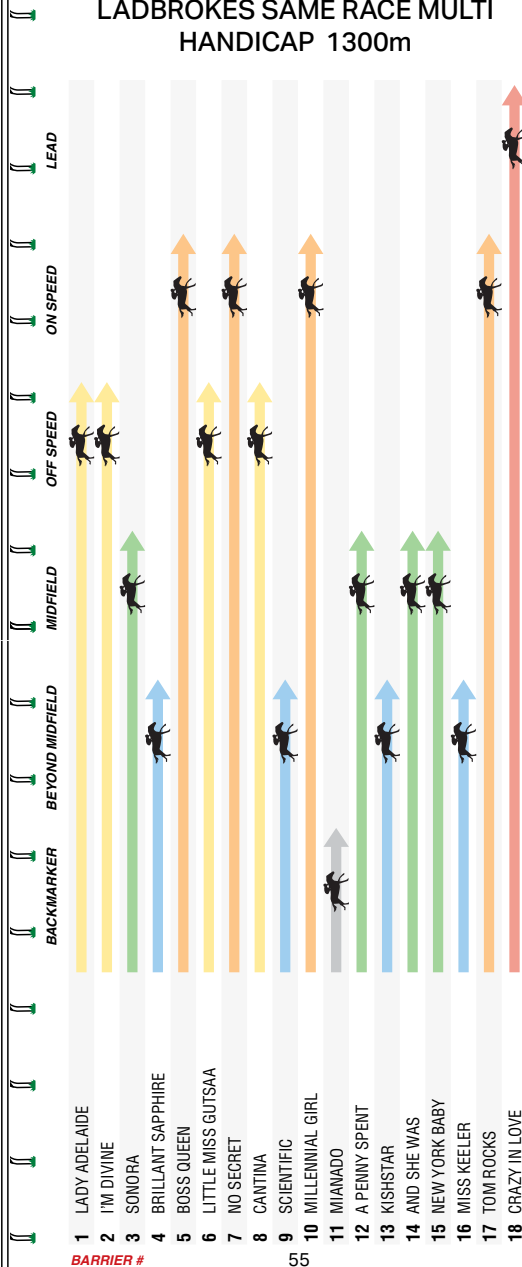

10 CRIMMO Rtg 63

(5) 58kg

Michael Moroney (Flemington)

JOHN ALLEN

AND RED CAP

1 Starts 1-0-0 $14,850

TECHFORM 93

1-7	ARAT	Tue 29Nov22	1300 G4	3Y MDN-SW	J Allen (2)	58	$2,80f	2-Kerrick Road 58	3.0L	1:18.71

Enjoyed a nice run on the pace and kicked clear to victory 3L at Ararat 3Y Mdn-Sw over 1300m. Impressive victory on debut, could go on with it.

11 GABSTAR (Blks) Rtg 61

(1) 56.5kg

Cindy Alderson (Cranbourne)

DAMIEN THORNTON

M A S K **ROYAL BLUE, GOLD STRIPES, HOOPED SLEEVES, QUARTERED CAP**

(dw) 9 Starts 1-1-1 $61,850

TECHFORM 87

5-8	BDBG	Sun 19Jun22	1400 H8	3YF BM70	M Walker (2)	56	$21	1-Brookline 58	4.4L	1:27.49	Rtg 62
2-12	SANLm	Wed 6Jul22	1600 S6	3YF BM64	M Walker (11)	58.5	$26	1-Lady Adelaide 58	0.2L	1:40.64	Rtg 61
5-7	SANHm	Wed 20Jul22	1600 H8	3YF BM64	M Walker (3)	59	$5.50	1-Delicious Tycoon 59	6.5L	1:44.49	Rtg 62
4-12	SANLm	Wed 23Nov22	1200 S5	4UP BM64	D Moor (7)	57	$31	1-Vermentino 59.5	3.9L	1:11.01	Rtg 62
5-9	SANHm	Wed 7Dec22	1400 G4	CL1	D Moor (2)	57	$11	1-Riverplate (NZ) 60	5.1L	1:23.65	Rtg 62

Slow start, last, got warm late, good outside pace 3.9L at Lakeside 4UP BM64 over 1200m Soft 5. Midfield, rail, nice inside run home, tired 100m 5.1L at Hillside CL1 over 1400m. Could get the run of the race.

LADBROKES SAME RACE MULTI HANDICAP 1300m

7

SPEED RATINGS (Horses listed by barrier)