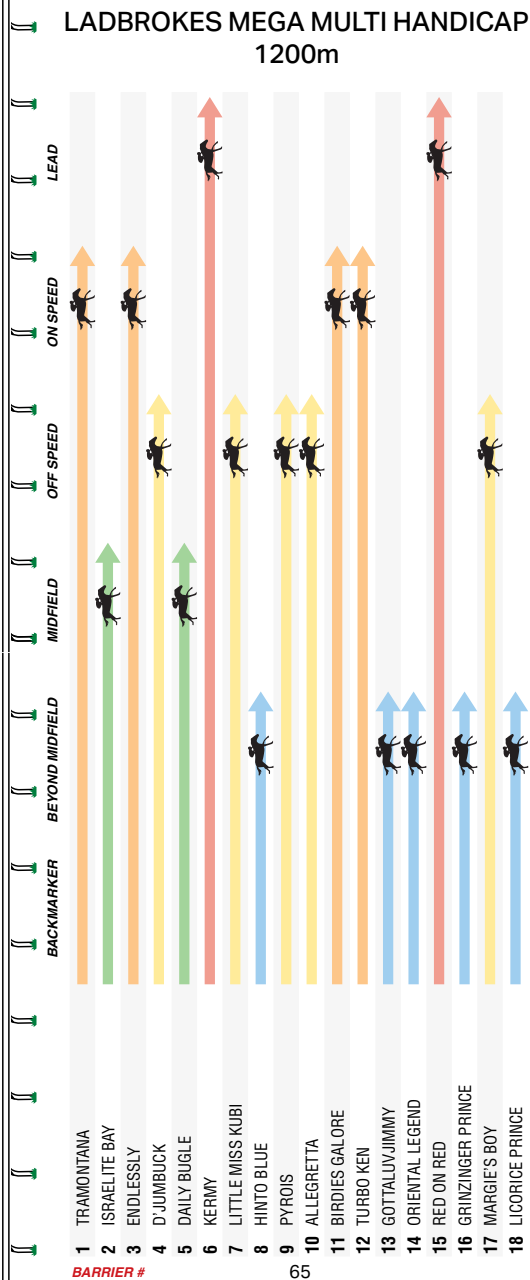

SPEED RATINGS (Horses listed by barrier)