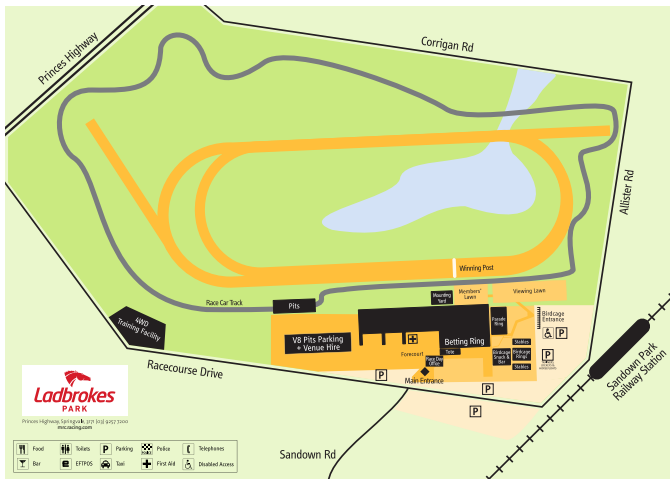

Ladbrokes Park Facilities Map