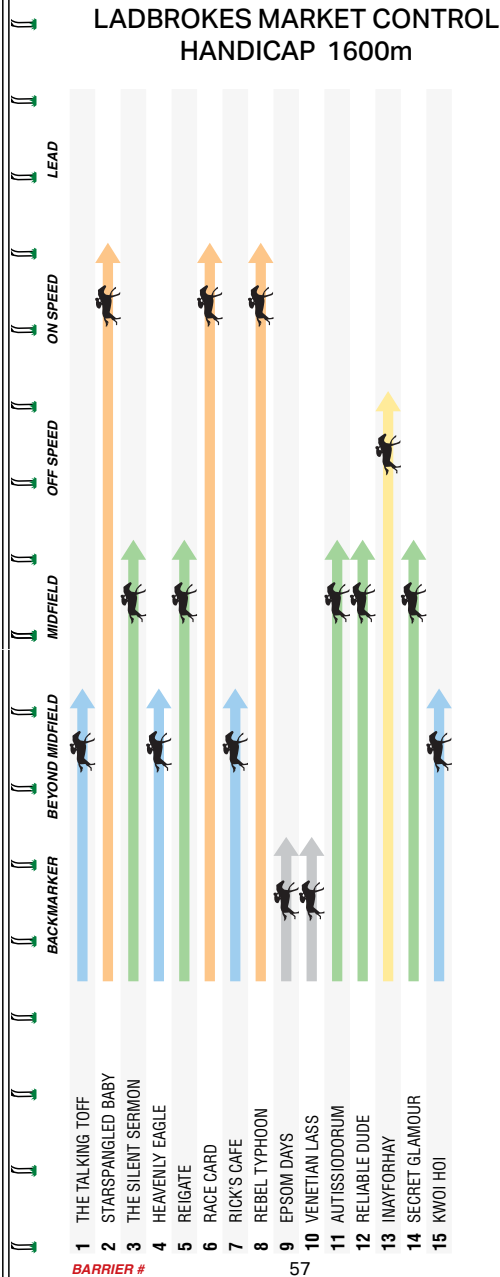

SPEED RATINGS (Horses listed by barrier)