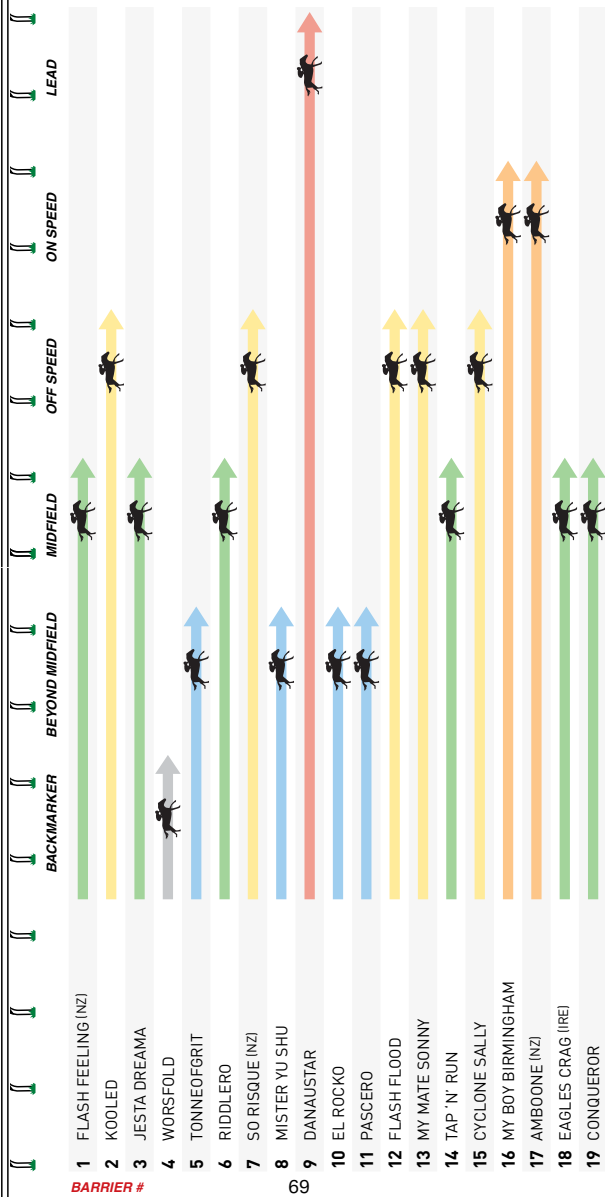

ANZ BLOODSTOCK NEWS HANDICAP 1400m

9

Want to keep up to date with all the latest in Bloodstock news across Australia and New Zealand?

Then look no further than ANZ Bloodstock News.

Free subscription and daily editions covering insight on stallions, sale results and all the breaking news, straight to your inbox every morning.