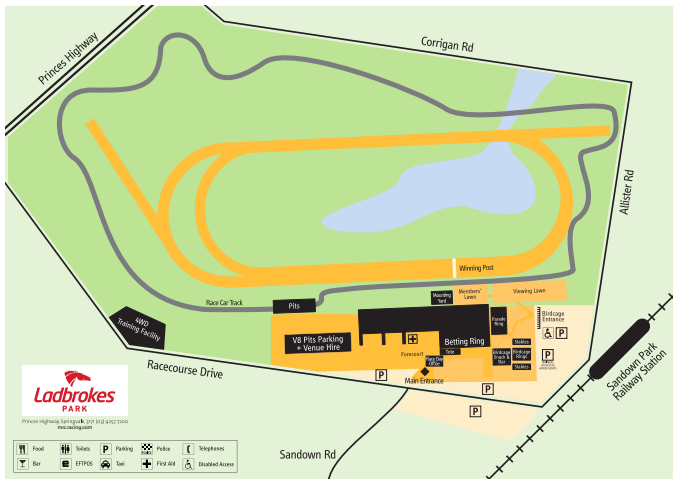

*Minimum price \$1.10 for Blended bet.

**IMAGINE WHAT YOU COULD
BE BUYING INSTEAD.**

For free and confidential support call
1800 858 858 or visit gamblinghelponline.org.au

LAKESIDE TRACK

Ladbrokes Park Facilities Map