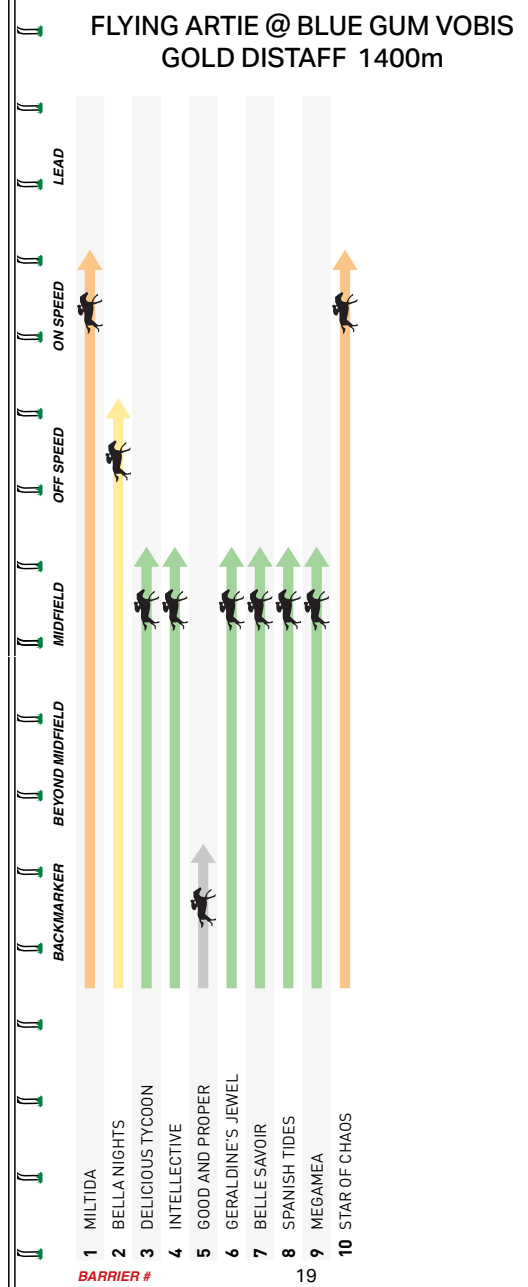

SPEED RATINGS (Horses listed by barrier)

LEAD ↑