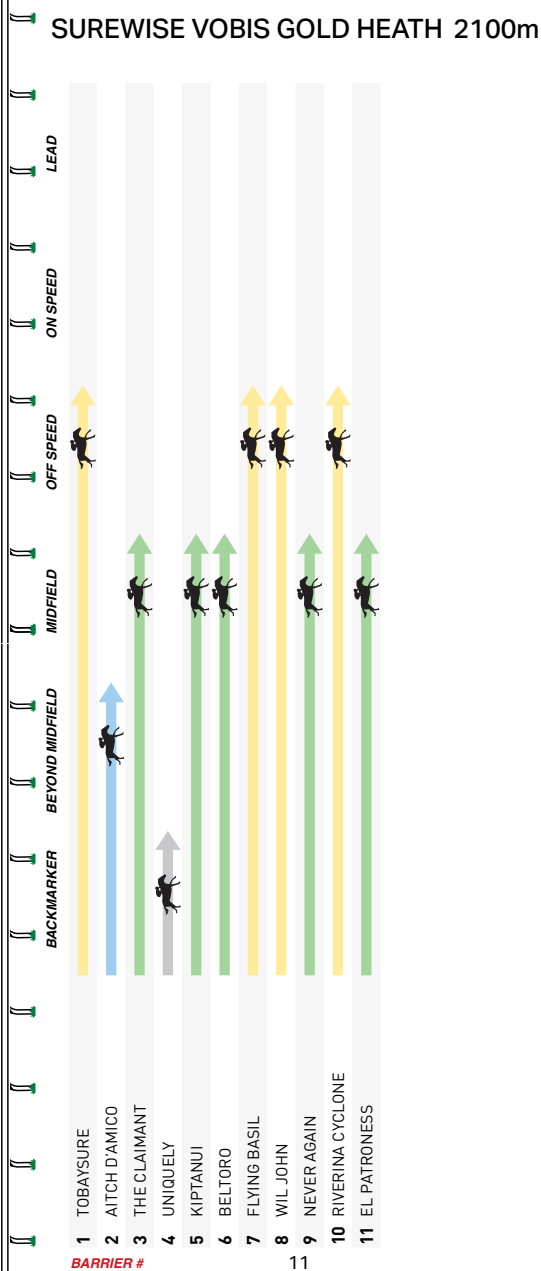

SPEED RATINGS (Horses listed by barrier)

LEAD