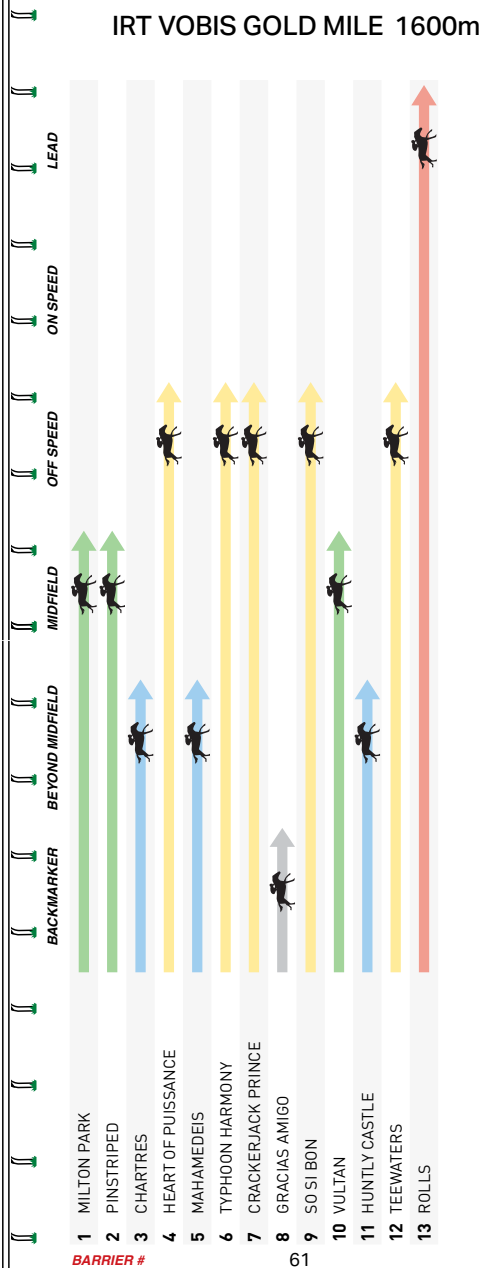

Come for lunch ...
stay for dinner!

273-279 Cecil Street
South Melbourne VIC 3205

T: 03 9690 3737

lamaroshotel.com.au

SPEED RATINGS (Horses listed by barrier)

Your Horse. Our Passion.

Continuing to support the global Equine community.