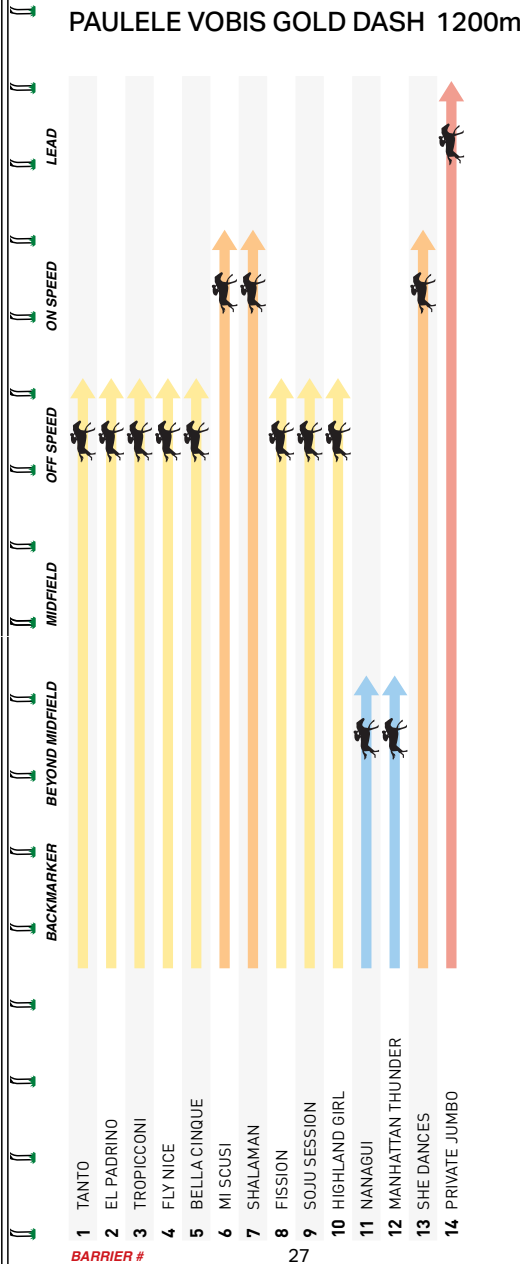

SPEED RATINGS (Horses listed by barrier)

PAULELE

VOBIS GOLD DASH

1200m

Of **\$200,000**. 1st \$110,000, 2nd \$36,000, 3rd \$18,000, 4th \$10,000, 5th \$6,000, 6th \$4,000, 7th \$4,000, 8th \$4,000, 9th \$4,000, 10th \$4,000. Prizemoney contribution totaling 3% will be directed to jockey and equine welfare prior to distribution. This race carries a SUPER VOBIS Nominators Bonus of \$7,000 and a SUPER VOBIS Owners Bonus of \$23,000 for qualified horses. For Three-Years-Old. Set Weights plus Penalties.