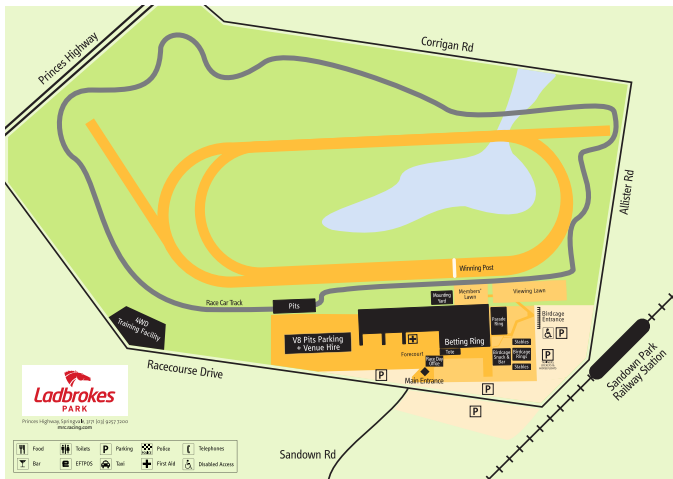

Ladbrokes Park Facilities Map