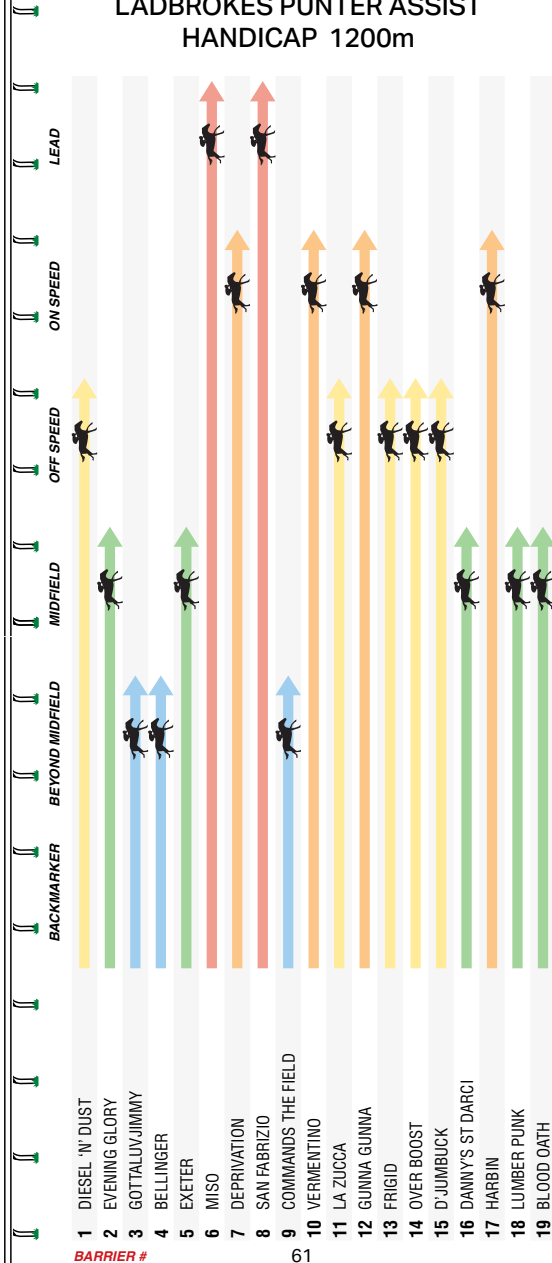

Had a big task ahead settling well back but finished off ok 2.7L at Pakenham Bm64 over 1400m. Had a big task ahead settling well back in the running 16.3L at Cranbourne Bm64 over 1400m.

11 ANCHORMAN (NZ) (Blks) Rtg 56

Brian McGrath (Cranbourne)

ROBBIE DOWNEY

7yo b g Burgundy (NZ)-Paraiba (NZ) (Faltaat (USA)) BREEDER D C Ellis & C Huan OWNERS J A McGrath, J B O'rouke, S J O'rouke, R J Wilson & C J Curtain WHITE, AQUA SLEEVES, BLACK AND WHITE SPOTS CAP

(d) 38 Starts 2-5-7 $107,830

TECHFORM 78

4-9	SANHm	Wed 16Mar22	1800 G4	BM64	B McDougall (4)	55.5	$7.50	1-Poleaxed 58	4.3L	1:52.04 Rtg 55
3-9	SANHm	Wed 23Mar22	1800 S5	BM64	W T Price(a) (9)	55.5(54)	$31	1-Deepstrike (NZ) 61	3.7L	1:52.41 Rtg 55
3-12	SANLm	Wed 6Apr22	2100 G3	BM70	W T Price(a) (10)	54(52.5)	$21	1-Uniquely 54.5	1.8L	2:14.05 Rtg 55
6-11	SALE	Wed 27Apr22	2226 S5	BM64	Z Spain (7)	56	$6	1-Pharell (NZ) 55.5	1.5L	2:21.83 Rtg 56
6-13	SALE	Wed 25May22	2200 G4	BM64	T M Nugent (7)	56	$21	1-Wisabouthim (NZ) 60.5	3.8L	2:20.02 Rtg 56

Failed to improve position from behind the leaders throughout, sixth 1.5L at Sale Bm64 over 2226m Soft 5. Tried very hard under vigorous riding from midfield but outclassed sixth 3.8L at Sale Bm64 over 2200m.

LADBROKES PUNTER ASSIST
HANDICAP 1200m

SPEED RATINGS (Horses listed by barrier)