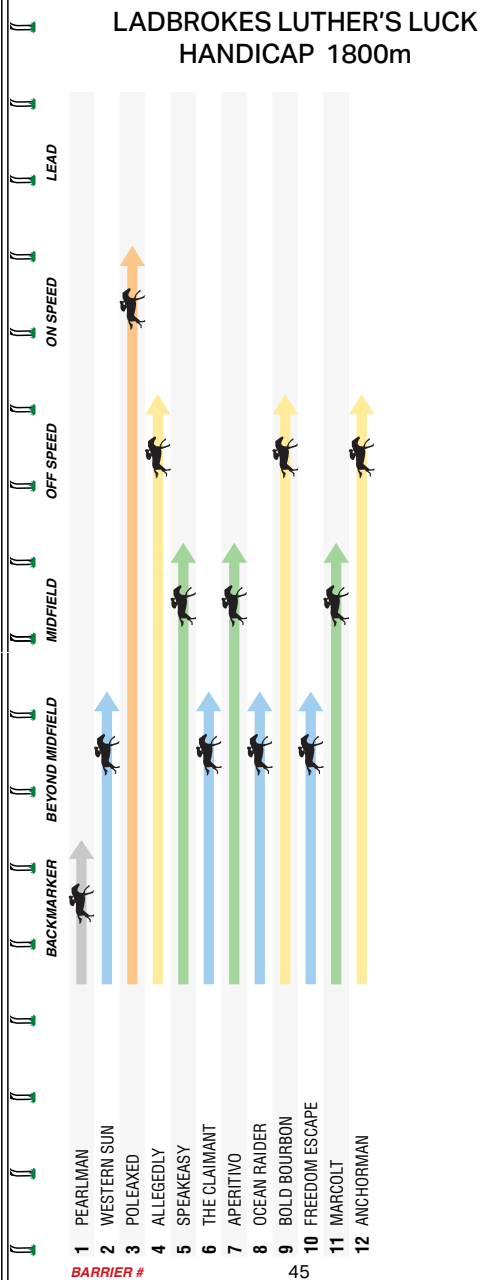

THE
PENINSULA
PICNIC

MORNINGTON
R.C.

THE TEMPER TRAP
JOSH PYKE TIA GOSTELOW

QUEEN OF HEARTS MARIACHI • TAHLS

MONTALTO • DOC MORNINGTON
PARINGA ESTATE • T'GALLANT • LORIDA
RED GUM BBQ • BASS AND FLINDERS • JIMMYRUM
THE ROCKS MORNINGTON • ST ANDREWS BEACH BREWERY

A food, wine and music gathering
SATURDAY 25 MARCH

TICKETS ON SALE

MATILDA BAY
EST. 1983

T'GALLANT

SPEED RATINGS (Horses listed by barrier)