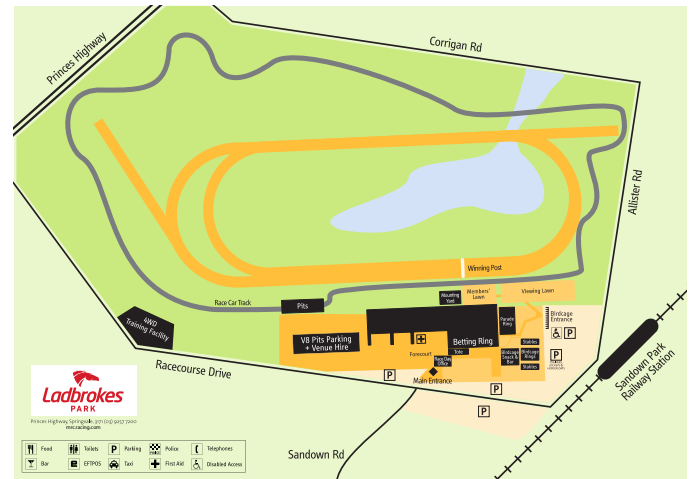

Ladbrokes Park Facilities Map