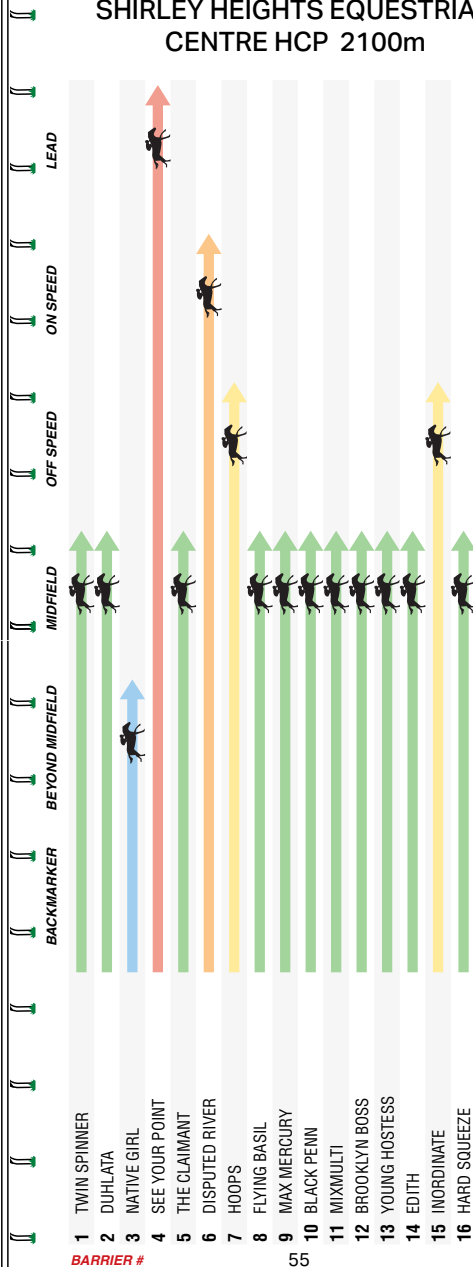

Positioned on pace and raced clear to win impressively 2.8L at Kilmore Mdn 1450m. Sat off pace, worked wide on turn, faded last 200m 2L at The Valley C11 1600m. Consistent performer who should get a softer run than last start.

11 TAKARA (NZ) Rtg 61

Ciaran Maher & David Eustace (Cranbourne (2))

4yo b or br m Maurice (JPN)-Tip the Wink (NZ) (Stravinsky (USA)) BREEDER Neuro Stud Limited

M Mills, L Chapman, M Wheeler, Miss J Turner & Ms S Anderson WHITE, FLYING START SYNDICATIONS LOGO, BLACK AND TEAL CHECKED SLEEVES, QUARTERED CAP

8 Starts 1-3-1 $41,210

(11) 56.5kg

DAMIAN LANE

TECHFORM 94

3-10	KYNE	Mon 28Nov22	1469 G4	MDN-SW	B Mertens (7)	57.5	$3.30f	1-Auroloa 58	4.9L	1:28.82
1-10	CLAC	Sat 17Dec22	1600 G4	MDN-SW	J Fry (1)	57.5	$2.40f	2-Moetman 58	3.3L	1:37.51
2-14	WNBL	Sat 31Dec22	1700 G3	BM64	H T Coffey (5)	56.5	$5.50	1-Prospectus 61	0.8L	1:42.50 Rtg 61
2-10	PAKMN	Thu 19Jan23	1600 G4	0-64	B Mertens (2)	56.5	$3.90	1-Jenniferwish 58	0.1L	1:39.41 Rtg 61
5-9	M VmN	Fri 10Feb23	1514 G3	BM64	J Kah (8)	56.5	$3.40f	1-Aspen Colorado (GER) 61	3.0L	1:31.72 Rtg 61

Led, fought strongly but was nailed on the line into second 0.1L at Pakenham 0-64 -1600m. Last, made up ground from 150m, sound result 3L at The Valley BM64 1514m. Got too far back last start and must overcome an awkward draw here.

SPEED RATINGS (Horses listed by barrier)