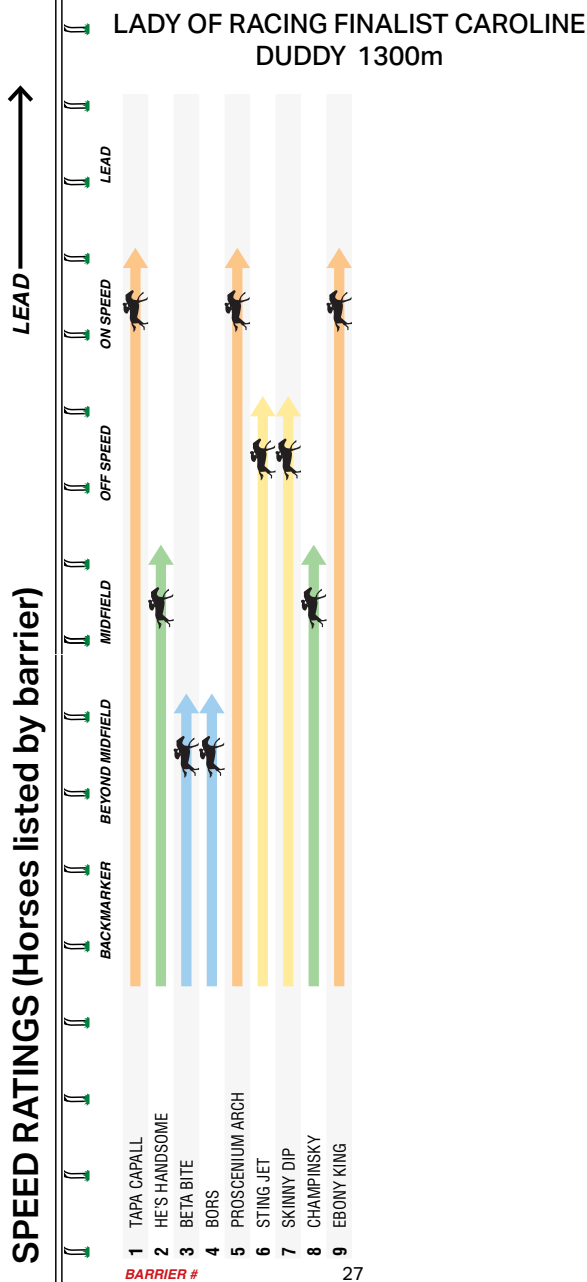

SPEED RATINGS (Horses listed by barrier)