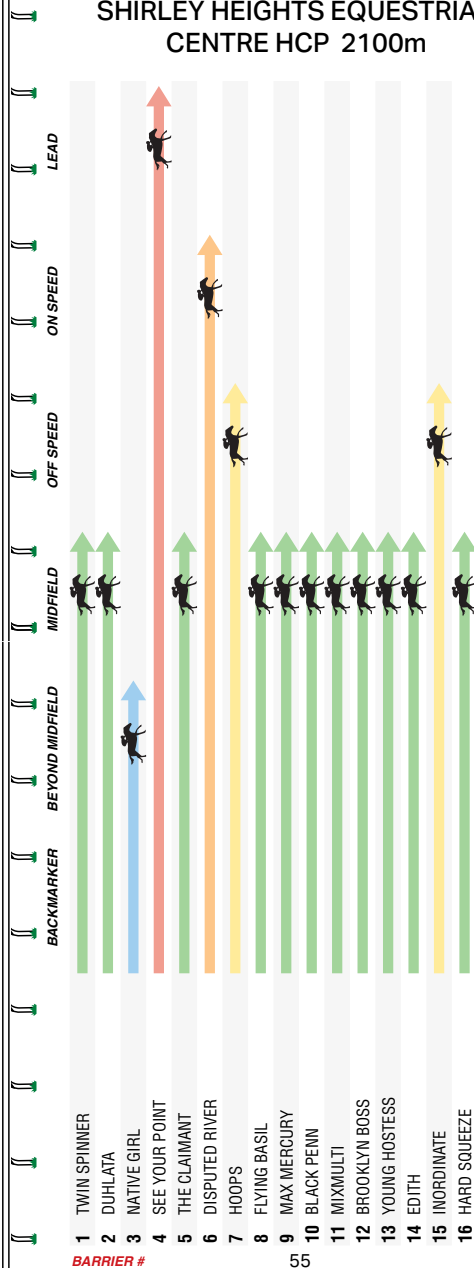

Positioned on pace and raced clear to win impressively 2.8L at Kilmore Mdn 1450m. Sat off pace, worked wide on turn, faded last 200m 2L at The Valley C11 1600m. Consistent performer who should get a softer run than last start.

11 TAKARA (NZ) Rtg 61

Ciaran Maher & David Eustace (Cranbourne (2))

M Mills, L Chapman, M Wheeler, Miss J Turner & Ms S Anderson WHITE, FLYING START SYNDICATIONS LOGO, BLACK AND TEAL CHECKED SLEEVES, QUARTERED CAP

8 Starts 1-3-1 $41,210

Track 0:0-0-0 Dist 2:0-0-1 Trk/Dist 0:0-0-0 Wet 3:0-1-0 1st Up 2:0-1-0 2nd Up 2:0-0-1

3-10	KYNE	Mon 28Nov22	1469 G4	MDN-SW	B Mertens (7)	57.5	$3.30f	1-Auroloa 58	4.9L	1:28.82
1-10	CLAC	Sat 17Dec22	1600 G4	MDN-SW	J Fry (1)	57.5	$2.40f	2-Moetman 58	3.3L	1:37.51
2-14	WNBL	Sat 31Dec22	1700 G3	BM64	H T Coffey (5)	56.5	$5.50	1-Prospectus 61	0.8L	1:42.50 Rtg 61
2-10	PAKMN	Thu 19Jan23	1600 G4	0-64	B Mertens (2)	56.5	$3.90	1-Jenniferwish 58	0.1L	1:39.41 Rtg 61
5-9	M VmN	Fri 10Feb23	1514 G3	BM64	J Kah (8)	56.5	$3.40f	1-Aspen Colorado (GER) 61	3.0L	1:31.72 Rtg 61

Led, fought -strongly but was nailed on the line into second 0.1L at Pakenham 0-64 -1600m. Last, made up ground from 150m, sound result 3L at The Valley Bm64 1514m. Got too far back last start and must overcome an awkward draw here.

SPEED RATINGS (Horses listed by barrier)