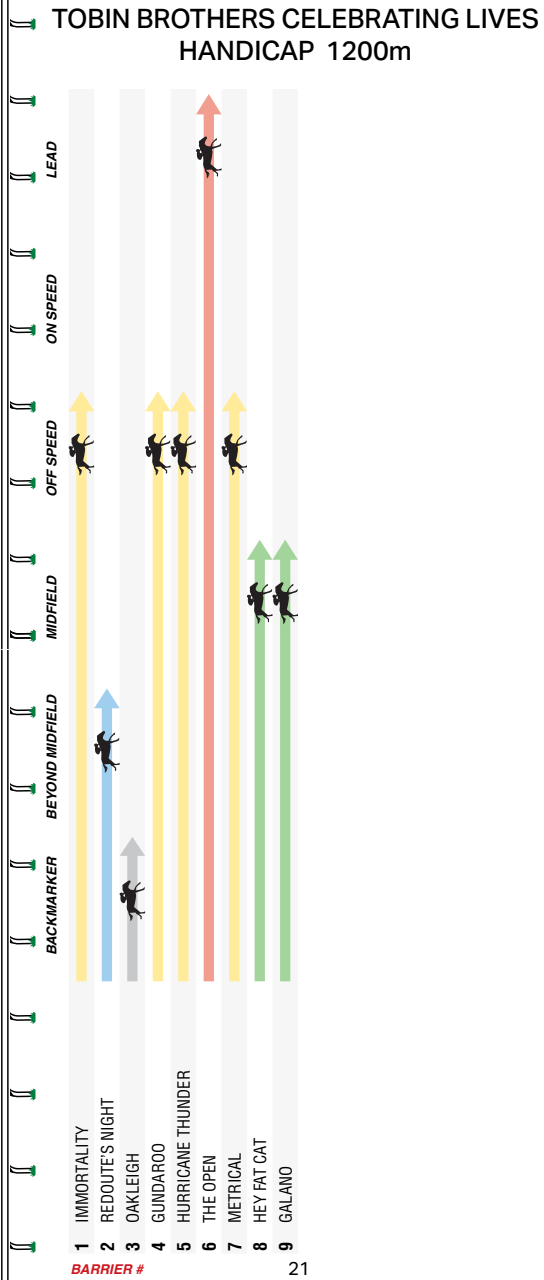

SPEED RATINGS (Horses listed by barrier)

LEAD ←

TOBIN BROTHERS CELEBRATING LIVES
HANDICAP 1200m

3