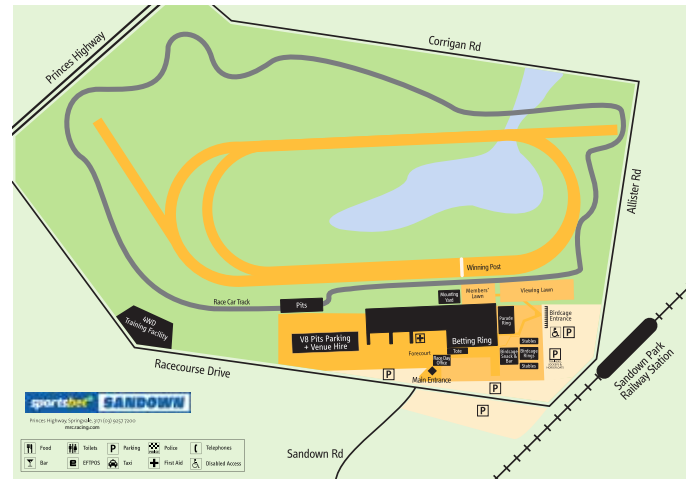

LAKESIDE TRACK

Sportsbet Sandown Facilities Map

Runners by Trainer