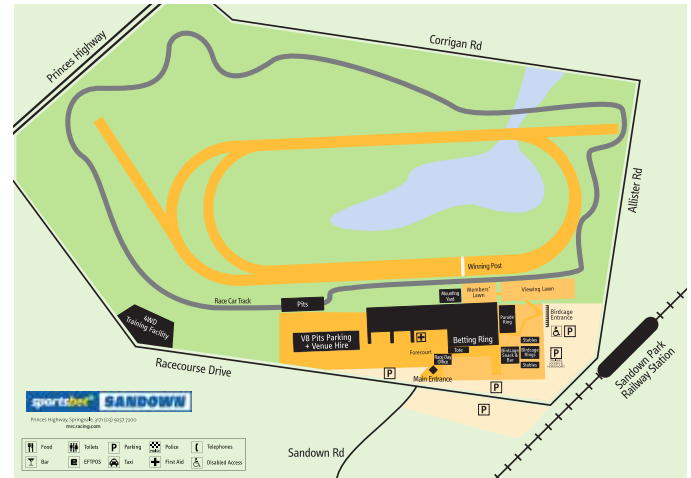

Sportsbet Sandown Facilities Map