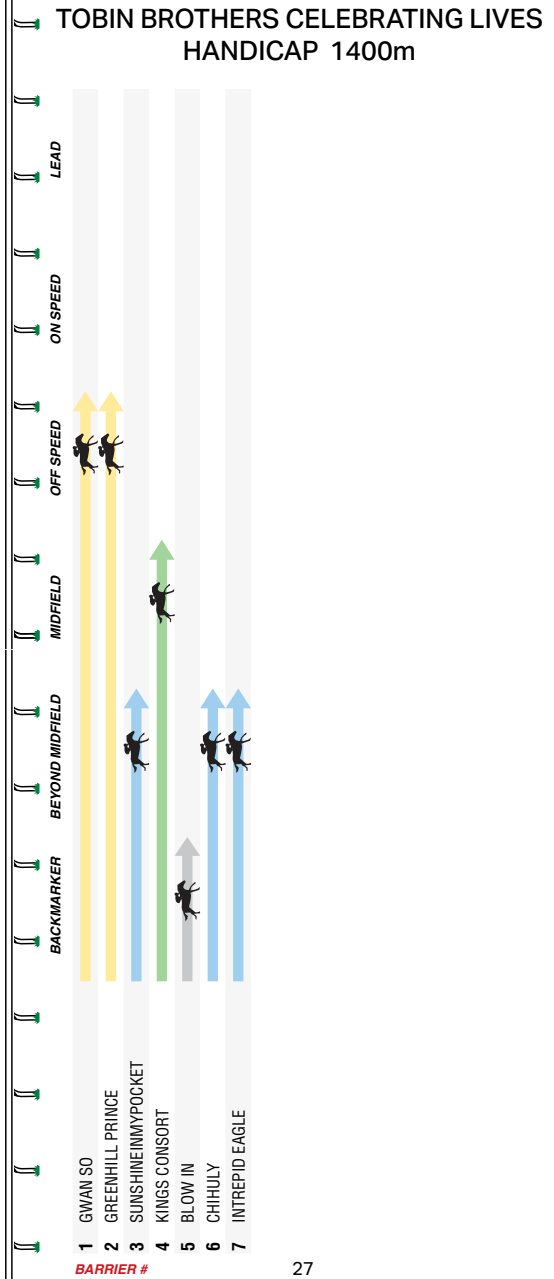

SPEED RATINGS (Horses listed by barrier)

LEAD ———→