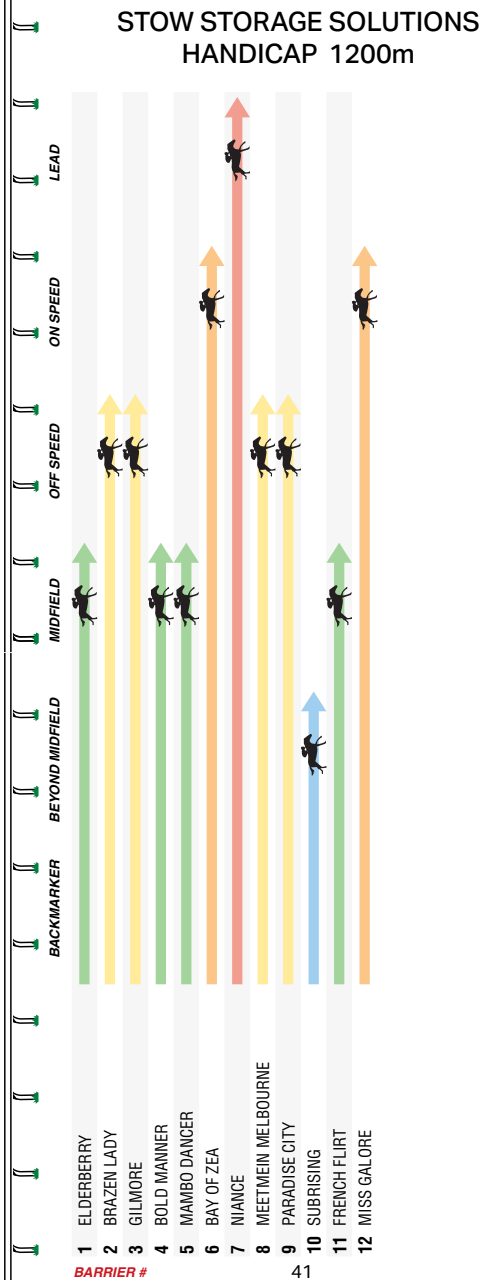

SPEED RATINGS (Horses listed by barrier)