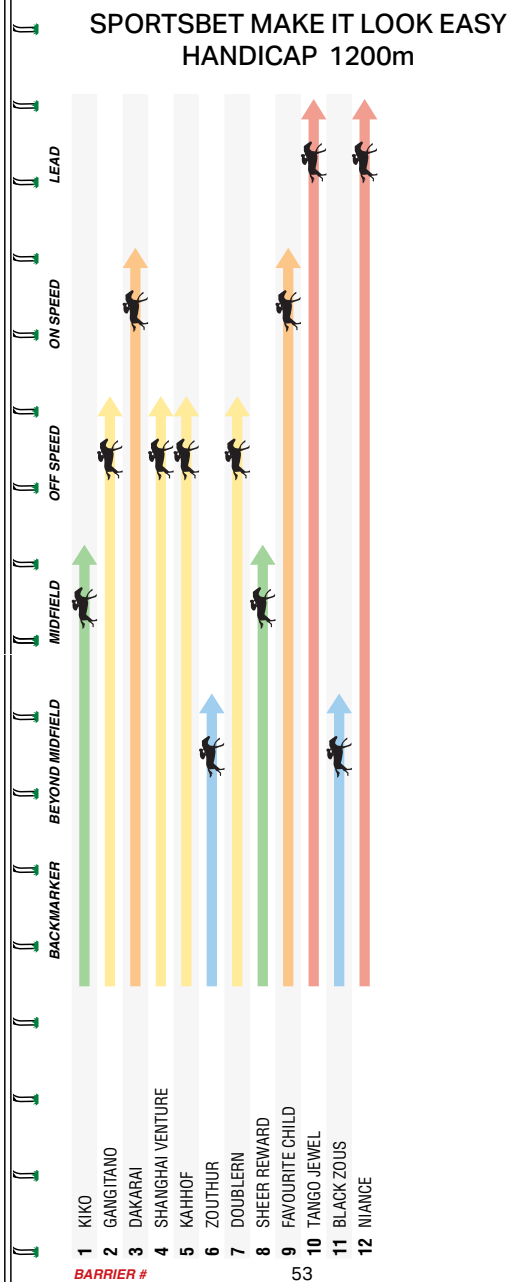

SPEED RATINGS (Horses listed by barrier)