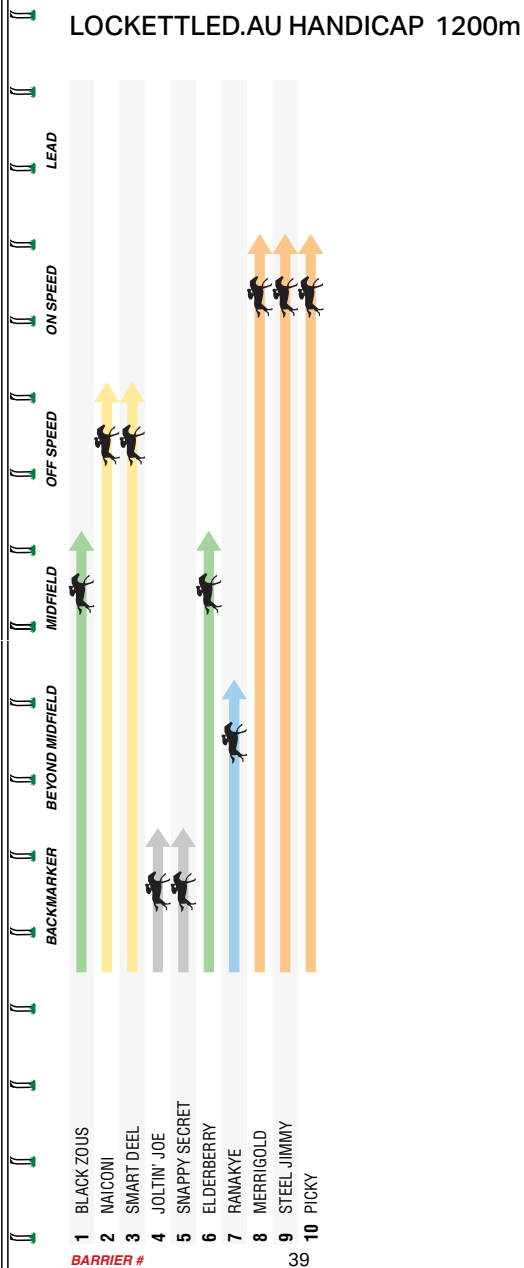

Make Your Next Event a
SPECIAL EVENT !

**LED CROWD
CONTROL BARRIER**

lockettled.au

3:55PM

sportsbet SANDOWN LAKESIDE

6

MELBOURNE 6

LOCKETTLED.AU
HANDICAP