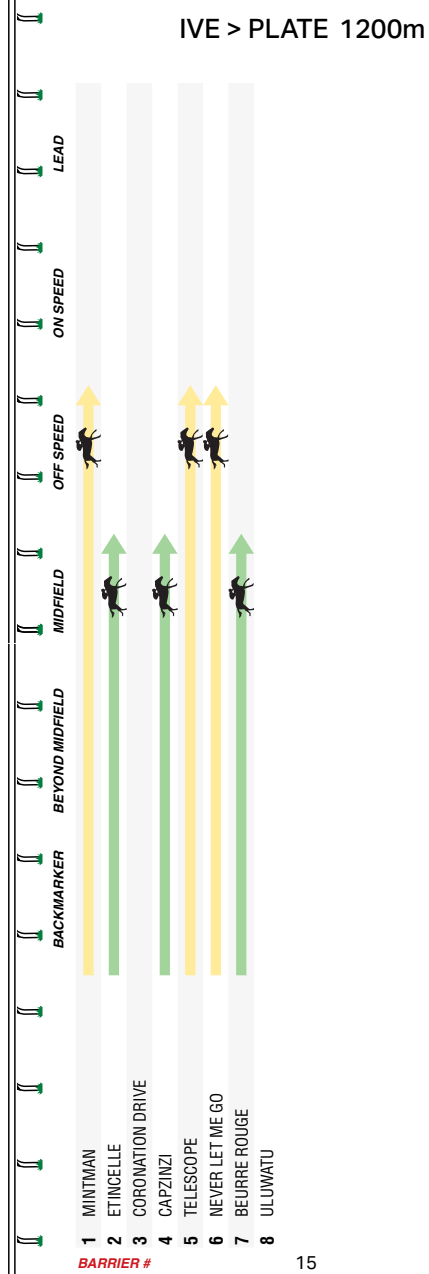

IVE > PLATE 1200m