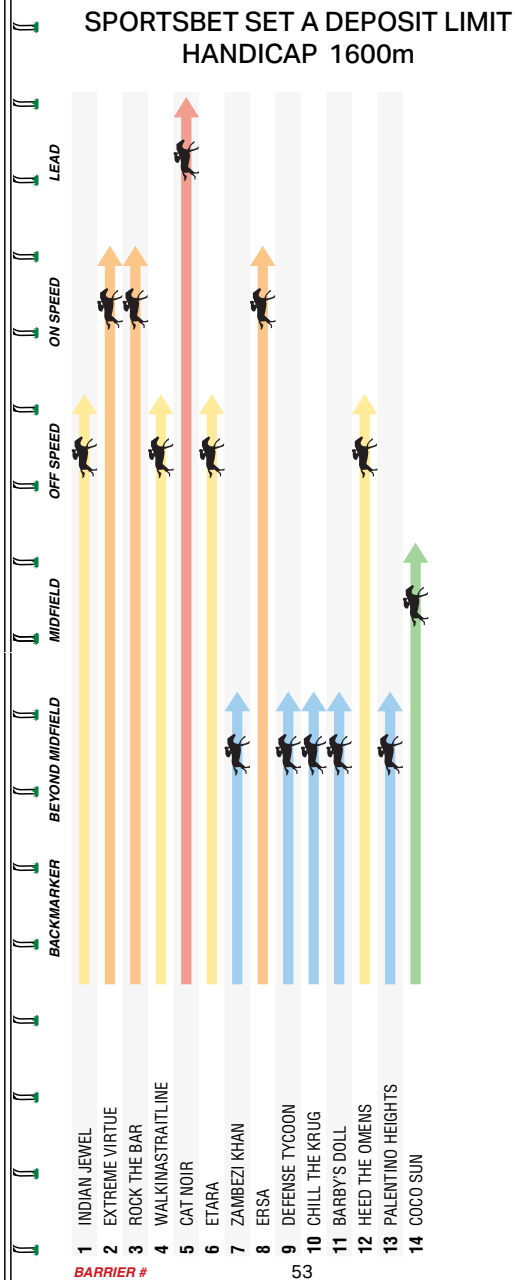

SPEED RATINGS (Horses listed by barrier)