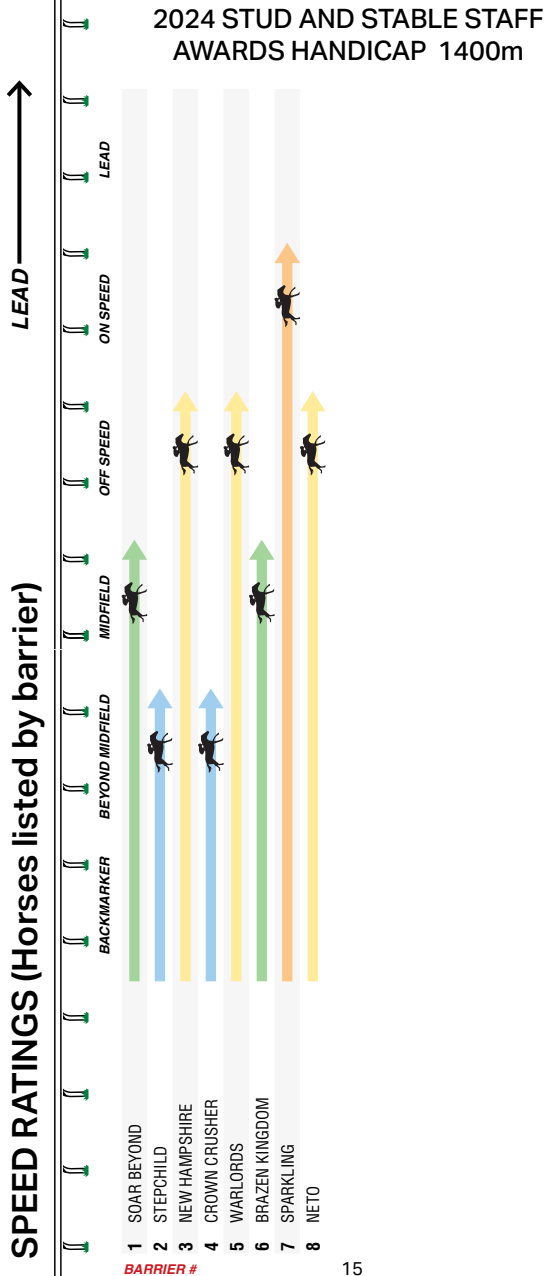

SPEED RATINGS (Horses listed by barrier)