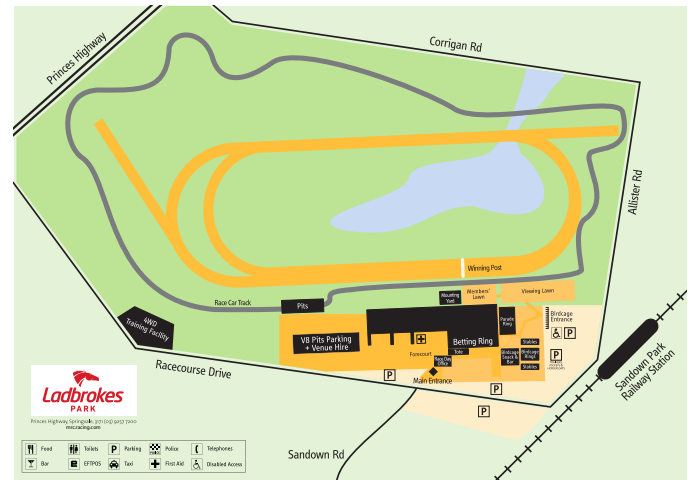

Ladbrokes Park Facilities Map