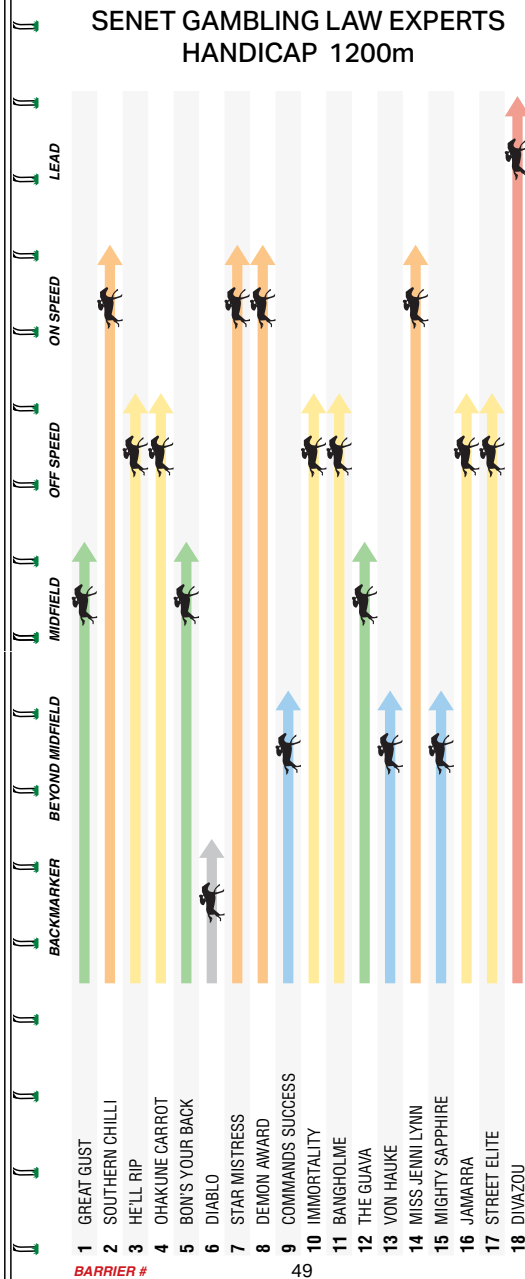

Never headed once found the lead and shot clear for a dominant win at Cranbourne. No cover majority, massive effort considering at Morningside. He is in flying form this campaign and can't be ruled out.

(14) 58kg

JOHN ALLEN

13 THE CUNNING FOX (NZ) R70

Patrick Payne (Plumpton)
4yo g Reliable Man (GB)-Cross Rate (IRE) (Green Tune) (USA) BREEDER J Hanson OWNERS J V O'Neill, L R Buller, Mrs D J Duddy, Mrs L Harris, G Thiele, R M Allport, N D Rance, Dr P S Karpin & Power Thoroughbreds (Mgr: W Power) **ROYAL BLUE, WHITE STAR, RED CAP**

(w) 14 Starts 3-2-1 $320,050

3-15	BRATm	Sat 19Nov22	1600 S7	BM78	A K Kelly (11)	58.5(57)	$18	1-Our Redempte 56	1.5L	1:43.93 R75
5-14	SANHm	Sat 10Dec22	1800 G3	BM84	A K Kelly (3)	55.5(54)	$3.50f	1-Right You Are 57.5	5.1L	1:48.38 R75
12-13	GCSTm	Sat 7Jan23	1800 G3	3&4Y-WFA	C Williams (11)	58.5	$4f	1-Deficit 58.5	13L	1:48.84 R76
9-9	BRAT	Sun 28May23	1500 H10	2UP BM70	W J Egan (6)	61	$4	1-Sir Atlas (IRE) 58.5	8.1L	1:36.06 R72
7-14	SANHm	Wed 14Jun23	1800 S6	BM70	L Lafferty(a) (1)	61(58)	$16	1-Sir Rockford (NZ) 58	9.7L	1:51.74 R72

14 NORDIC PRIDE R69

Ben Brisbourne (Wangaratta)
WILL PRICE (a1.5/48kg)
6yo b g Zoffany (IRE)-Centashani (NZ) (Kashani) (USA) BREEDER Mr P D Dingwall OWNERS S D Dingwall, Mrs C A Dingwall, Dr C S Pedersen, Mrs A M Kirkvas-Pedersen, K Caldwell, Miss K J Caldwell, A M Chirsind, N J Chirsind, D J Lane, Mrs A K Knight, D A Johnson & J A Knight **SILVER,**

BLACK BRISBOURNE RACING LOGO, SLEEVES AND CAP

(dw) 32 Starts 7-4-5 $216,190

Box seated, had every chance, didn't finish off 9.5L at Lakeside 2Up Bm70 over 1600m Soft 7. Non-competitive and never gave backers any joy 10.7L at Hillside Bm70 over 1800m Soft 6.

15 FEUERMOND (GER) (Blks) R67

(w) 19 Starts 4-4-0 $127,410

1-8	TER	Fri 17Mar23	1600 S5	BM64	J Fry (8)	60.5	$6	2-Brasada 61	1.0L	1:39.36 R65
4-10	GEEL	Fri 7Apr23	1700 S5	BM64	T Childs(a) (2)	62.5(60.5)	$8	1-Western Sun 58.5	3.3L	1:43.80 R69
2-13	MORNm	Sat 22Apr23	2000 G3	BM78	H T Coffey (6)	55.5	$21	1-Convenor (FR) 58.2	2.0L	2:03.80 R69
10-15	WNBL	Tue 21May23	2350 H8	BM70	B Mertens (3)	59.5	$4.20f	1-Wuddz (NZ) 57	12L	2:32.54 R69
9-14	SANHm	Wed 14Jun23	1800 S6	BM70	L M Campbell(a) (10)	59.5(57.5)	$16	1-Sir Rockford (NZ) 58	10L	1:51.74 R69

One-paced to the line and always well back at Warrnambool. One-paced to the line and always well back at Hillside. He just needs luck from a wide barrier to be in the finish.

16 BRAWL R64

Paul Preusker (Horsham)
5yo b or br g Atomic-Mina Koya (Dexter) (GB) BREEDER Miss S Davidson OWNERS Miss S M Davidson, Mrs K Hemley, L Power, Ms L Waring, M Stanfield, Mrs C J Anyon, Mrs S T Stanes, Ms S A Gilbert, G J Baldwin, Ms S Loving, S Wilson, Ms M Rickard, Mrs A Facey, L Redman, Mrs H Healy,

Mrs R L Howard, P Baulch, Mrs L Dallinger, Mrs E Jenkins & G Dallinger **PINK, AQUA QUARTERS, COLLAR AND HOOPED SLEEVES**

(w) 26 Starts 4-4-1 $181,605

2-7	STAW	Sun 9Apr23	1650 S7	STAWELL CUP	L Meech (5)	54	$10	1-Deeptrike (NZ) 55.5	0.5L	1:58.11 R67
11-15	WNBL	Tue 2May23	2350 H8	BM70	L Meech (1)	58.5	$9.50	1-Wuddz (NZ) 57	12L	2:32.54 R67
5-11	CAST	Sun 14May23	2000 S5	CAST CUP	C Puls (10)	54	$7	1-Bold Bourbon (NZ) 54	2.5L	2:03.87 R65
3-12	SW H	Fri 8Jun23	2400 S7	BM64	B Raviller (5)	60.5	$5	1-Inayforay 59.5	2.0L	2:41.74 R65
5-6	SW H	Sun 11Jun23	2400 S7	BM78	C Newitt (1)	54(54.5)	$4	1-Wuddz (NZ) 55	4.7L	2:39.98 R65

Hit the line nicely into third after sitting behind the speed 2L at Swan Hill Bm64 over 2400m Soft 7. Sent forward into a handy spot but succumbed over the final stages when fifth 4.7L at Swan Hill Bm78 over 2400m Soft 7.

TAKE ON THE FUN

LADBROKE IT!

Ladbrokes

WHAT'S GAMBLING REALLY COSTING YOU?

For free and confidential support call 1800 858 858 or visit gamblinghelponline.org.au

SPEED RATINGS (Horses listed by barrier)