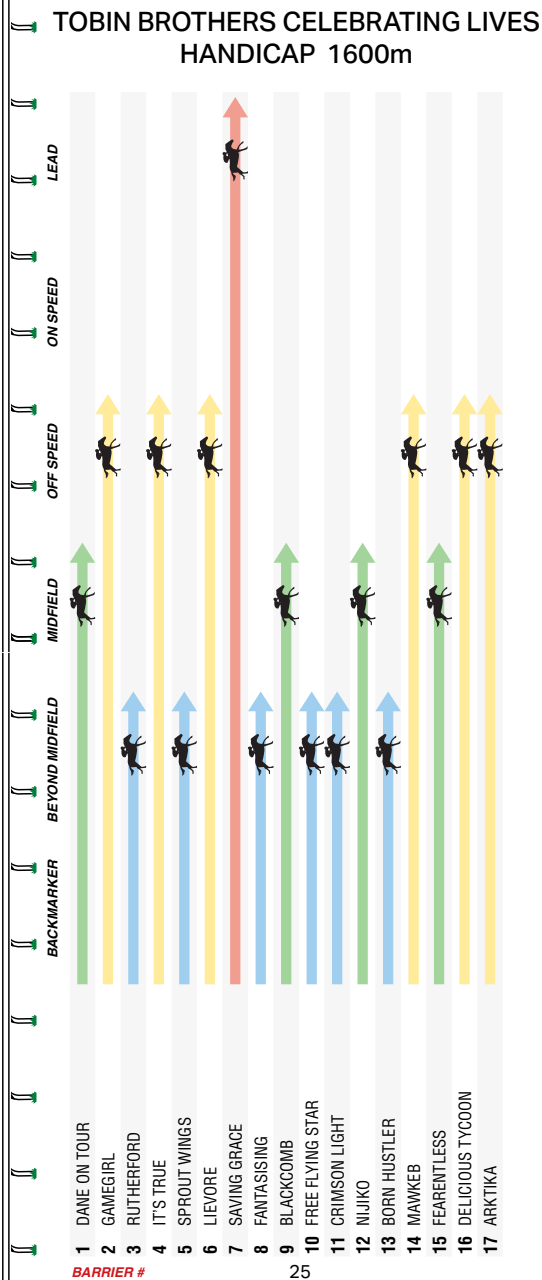

SPEED RATINGS (Horses listed by barrier)

↑
LEAD