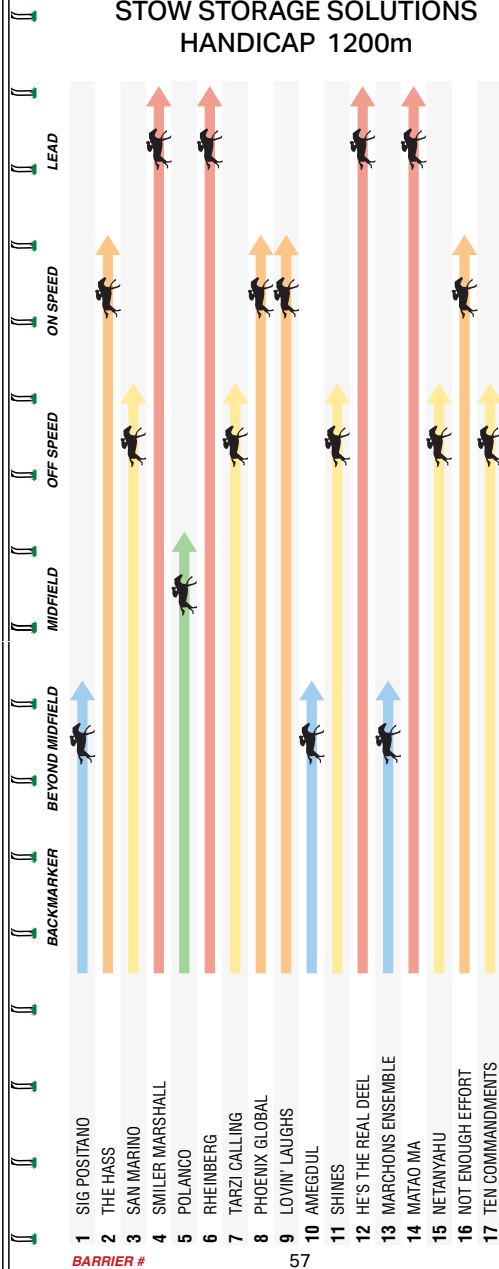

18 BON'S YOUR BACK 2EM (Bilks) SUPER FORMS R60 (5) 58kg

Tom Dabernig (Warrnambool 1)

LIME GREEN SPOT, SLEEVES AND CAP

(w) 7 Starts 1-1-1 $44,205

TECHFORM 83

1-7	DON	Sun 13Nov22	1350 H8	3Y MDN-SW	B McDougall (7)	58	$4.20	2-Graceful Mist	56	1.3L	1:23.25
4-8	WKBL	Sat 8Apr23	1200 S5	0 - 64	R McLeod (1)	58.5	$4.20ef	1-Moon Yanco	57	4.0L	1:11.73 R62
3-10	GEEL	Fri 28Apr23	1325 S6	BM58	D Bates (6)	61.5	$11	1-Little Schnitty	59	2.8L	1:20.10 R62
9-12	SANLm	Sun 21May23	1400 S7	3Y BM64	D W Stackhouse (3)	59	$31	1-Brung King	59	8.9L	1:25.98 R62
4-10	SW H	Sun 11Jun23	1200 S7	3YO BM64	J Fry (6)	58	$20	1-Impending Shadow	56	0.4L	1:12.98 R60

Box seated, went back among horses, stayed there 8.9L at Lakeside 3Y BM64 over 1400m Soft 7. Finished alongside the placegetters when out of luck 0.4L at Swan Hill 3Yo BM64 over 1200m Soft 7.

BOXED MULTIPLES

QUINELLA

# OF SELECTIONS	COST	# OF SELECTIONS	COST
3	$3	6	$15
4	$6	7	$21
5	$10	8	$28

EXACTA

# OF SELECTIONS	COST	# OF SELECTIONS	COST
2	$2	5	$20
3	$6	6	$30
4	$12	7	$42

TRIFECTA

# OF SELECTIONS	COST	# OF SELECTIONS	COST
3	$6	7	$210
4	$24	8	$336
5	$60	9	$504
6	$120	10	$720

ALL CALCULATIONS ARE BASED ON A $1 INVESTMENT. IF YOU ELECT TO TAKE A 50 CENT BET, HALVE THE COST.

STOW STORAGE SOLUTIONS HANDICAP 1200m

SPEED RATINGS (Horses listed by barrier)