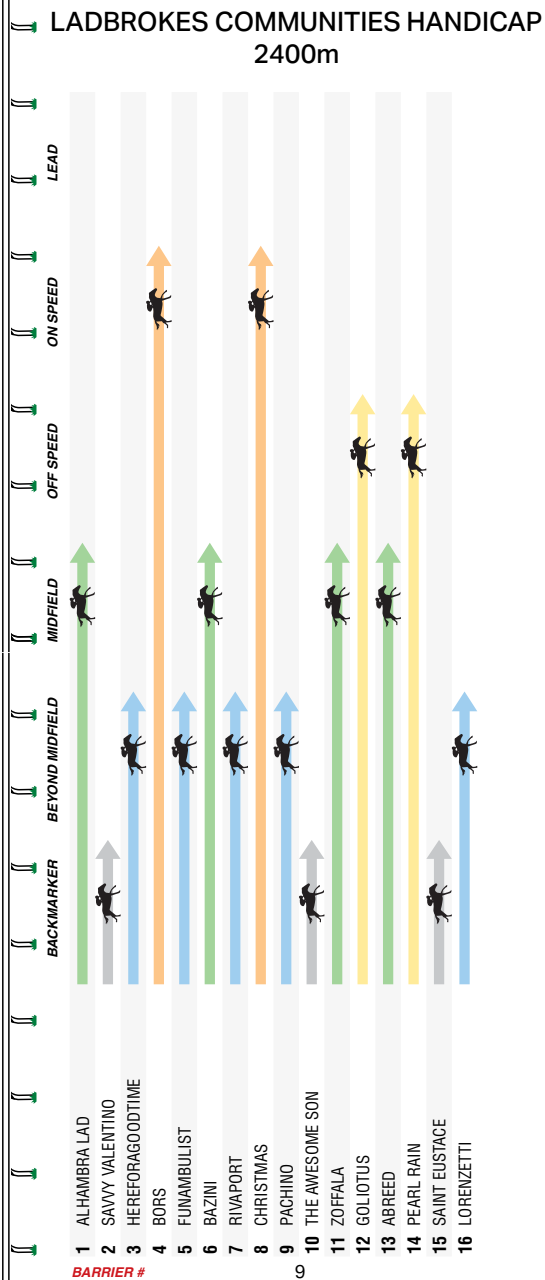

SPEED RATINGS (Horses listed by barrier)