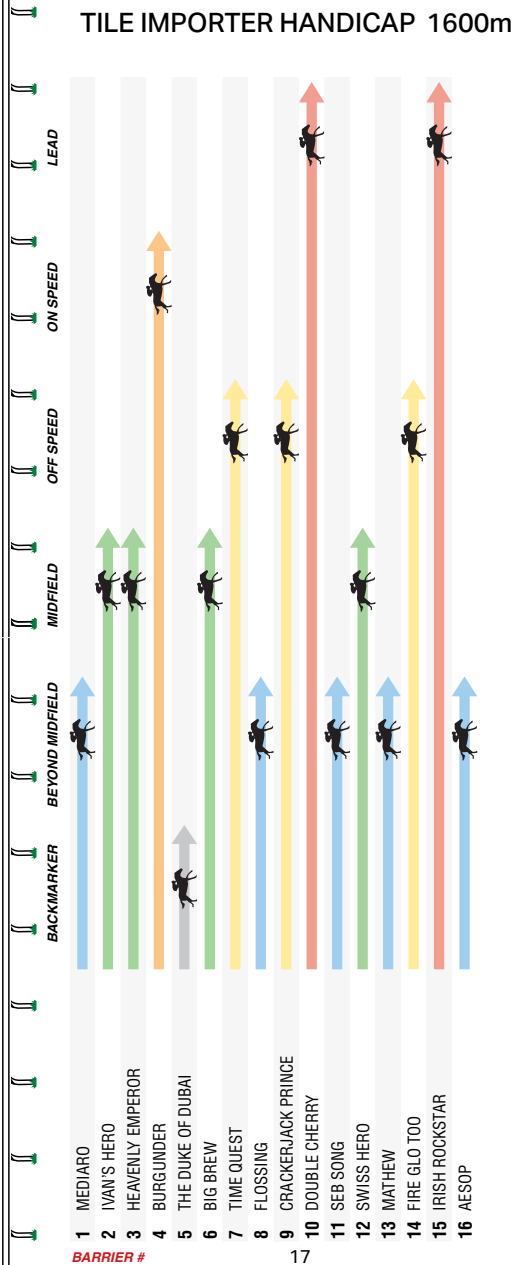

SHARE THE SCHWEPPERVESCENCE®

SCAN QR CODE TO DISCOVER MORE
OR VISIT WWW.SCHWEPPE.COM.AU

ALL TRADE MARKS USED UNDER LICENCE IN AUSTRALIA BY ASAHI BEVERAGES.