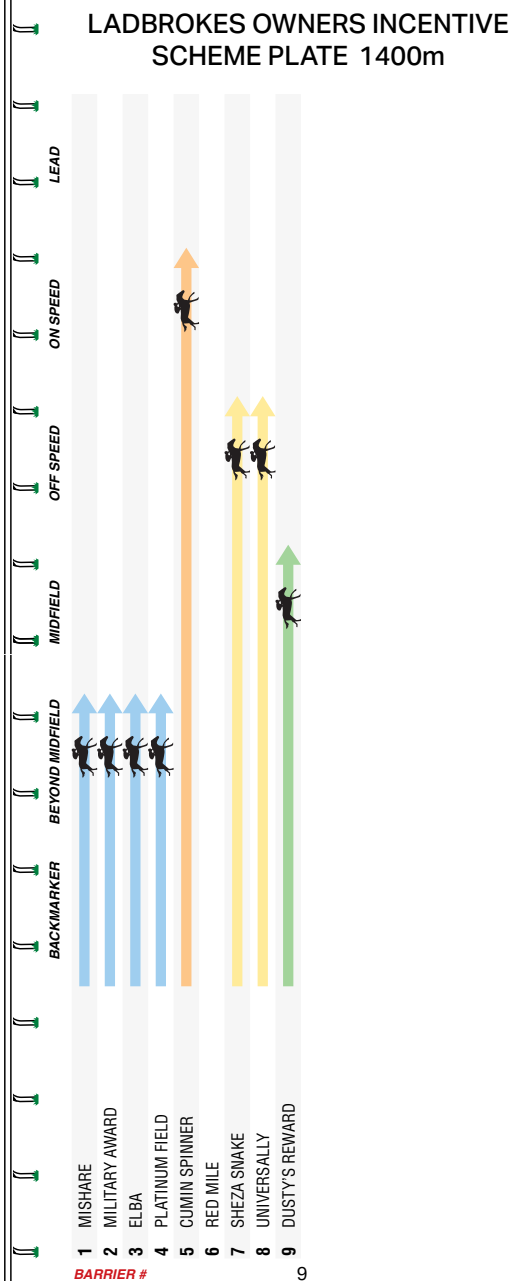

SPEED RATINGS (Horses listed by barrier)