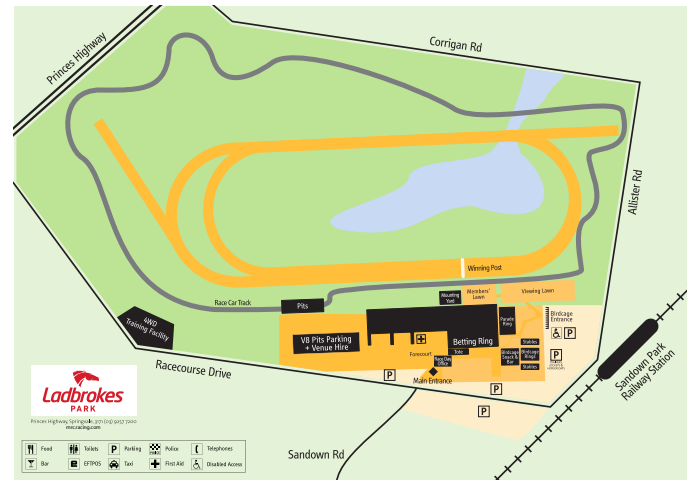

Ladbrokes Park Facilities Map