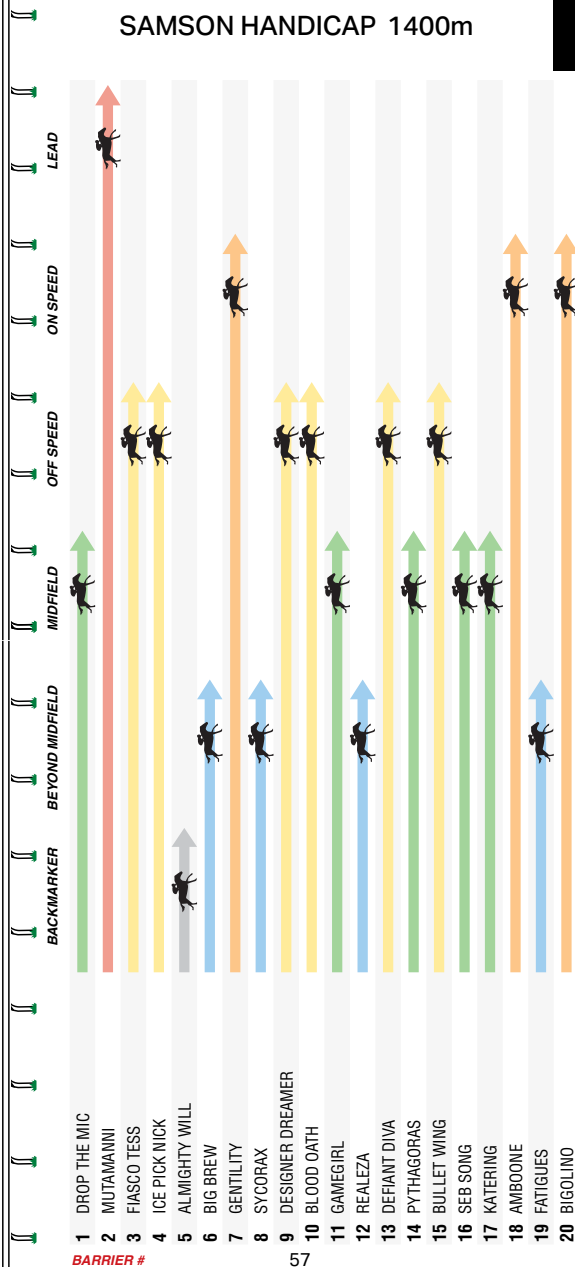

18 WORLD ACTION 2EM Rtg 61

(13) 56.5kg

Aaron Purcell (Warrnambool)

LINDA MEECH

3yo b f 05/11/19 Caravaggio (USA)-Xanthippe (Street Cry (IRE)) BREEDER Yulong Investments

Yulong Stud OWNERS Purcells Enjoy Racing & J F P Schmid PURPLE, GOLD YOKE, ARMBANDS AND QUARTERED CAP

(dw) 6 Starts 1-1-2 $45,075

TECHFORM 90

5-8 WNBL Sat 31Dec22 1100 G4 MDN-SW M Poy (6) 56 $10 1-Mostrava 56 0.6L 1:05.16
2-8 WNBL Sun 8Jan23 1200 G4 MDN-SW L Meech (5) 56 $3.30f 1-Diddley Squat 58 2.3L 1:09.79
3-9 BRAT Wed 5Apr23 1200 G4 MDN-SW L Meech (1) 57 $7 1-Subliminal 57 2.0L 1:10.95
4-9 SANHm Wed 19Apr23 1300 S6 MDN-SW E Byrne Burke(a) (7) 57(54) $11 1-Motherens 54.5 2.0L 1:19.80
1-8 WNBL Wed 3May23 1400 H10 2UP MDN-SW L Meech (5) 57.5 $5 2-Spiritual Thinker 57.5 1.5L 1:28.85

Wide no cover the trip, found some better 2L at Hillside Mdn-Sw over 1300m Soft 6. Sat outside the pace and shot clear over the final stages to win 1.5L at Warrnambool 2Up Mdn-Sw over 1400m Heavy 10.

BOXED MULTIPLES

QUINELLA

# OF SELECTIONS	COST	# OF SELECTIONS	COST
3	$3	6	$15
4	$6	7	$21
5	$10	8	$28

EXACTA

# OF SELECTIONS	COST	# OF SELECTIONS	COST
2	$2	5	$20
3	$6	6	$30
4	$12	7	$42

TRIFECTA

# OF SELECTIONS	COST	# OF SELECTIONS	COST
3	$6	7	$210
4	$24	8	$336
5	$60	9	$504
6	$120	10	$720

ALL CALCULATIONS ARE BASED ON A $1 INVESTMENT. IF YOU ELECT TO TAKE A 50 CENT BET, HALVE THE COST.

SAMSON HANDICAP 1400m

SPEED RATINGS (Horses listed by barrier)