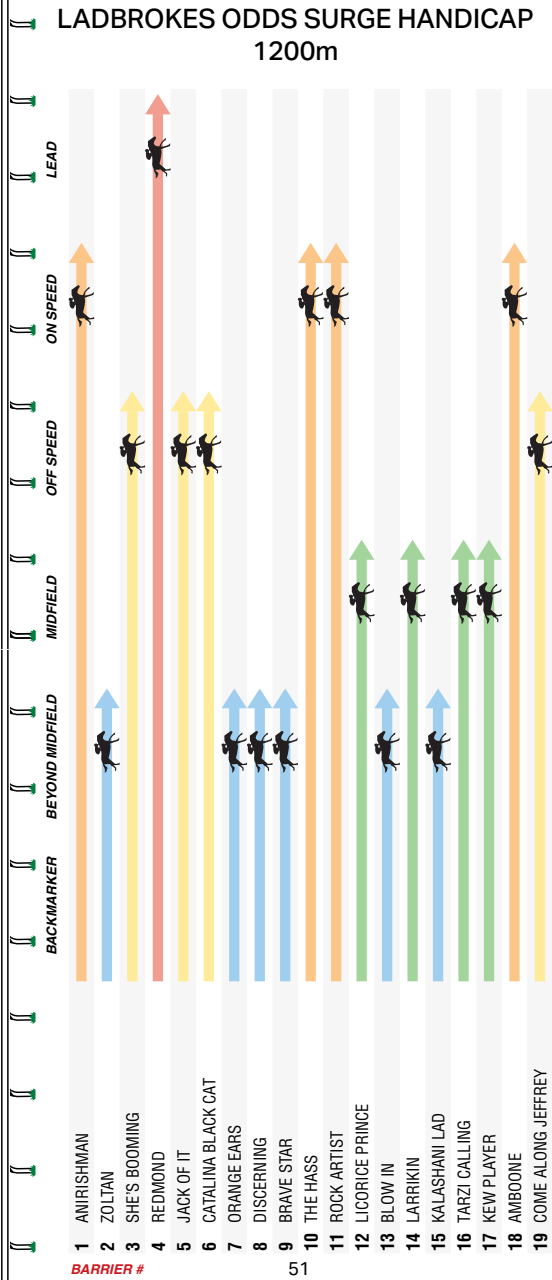

17 WALTER SPUR 1EM R61

Gavin Bedggood (Cranbourne)

(6) 58.5kg

JAKE NOONAN

3yo b g 30/09/19 Fighting Sun-Lady Jetsetter (Jet Spur) **BREEDER** Mr D Purvis **OWNERS** D S Purvis, Mrs A Purvis, Ms M Purvis, H J McInnes, S J Coldebella & L Coldebella **RED, BLACK AND GOLD SWIRLY HORSE HEAD, BLACK SLEEVES WITH GOLD SWIRLY WINGS, BLACK CAP**

(w) 4 Starts 1-1-1 $42,975

TECHFORM 95

2-7	GEEL	Fri 17Jun22	1125 H10 2Y MDN-SW	T Stockdale(a) (7)	58	$8	1-Chaseton 58	3.0L	1:08.72
3-5	SALE	Wed 22Feb23	1008 G3 3Y HCP	T M Nugent (3)	55.5	$5.50	1-Doull 60	3.0L	57.37 R61
6-8	KILM	Fri 10Mar23	1200 G4 3Y MDN-SW	T M Nugent (6)	58	$3	1-Big Watch 58	6.9L	1:10.95
1-8	BDGO	Sun 18Jun23	1100 H9 3Y MDN-SW	J Noonan (4)	58	$3.20ef	2-Jordy Girl 56	0.8L	1:07.17

SPEED RATINGS (Horses listed by barrier)

LEAD ↑