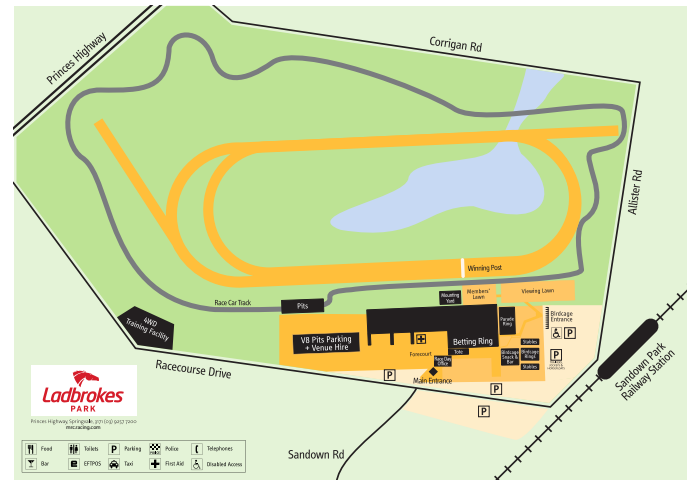

LAKESIDE TRACK

Ladbrokes Park Facilities Map

CARLTON DRAUGHT

18+ FOR PEOPLE OVER THE AGE OF 18 ONLY

SPEED RATINGS (Horses listed by barrier)

LEAD

Become an MRC Member Handicap

Wednesday 12 July