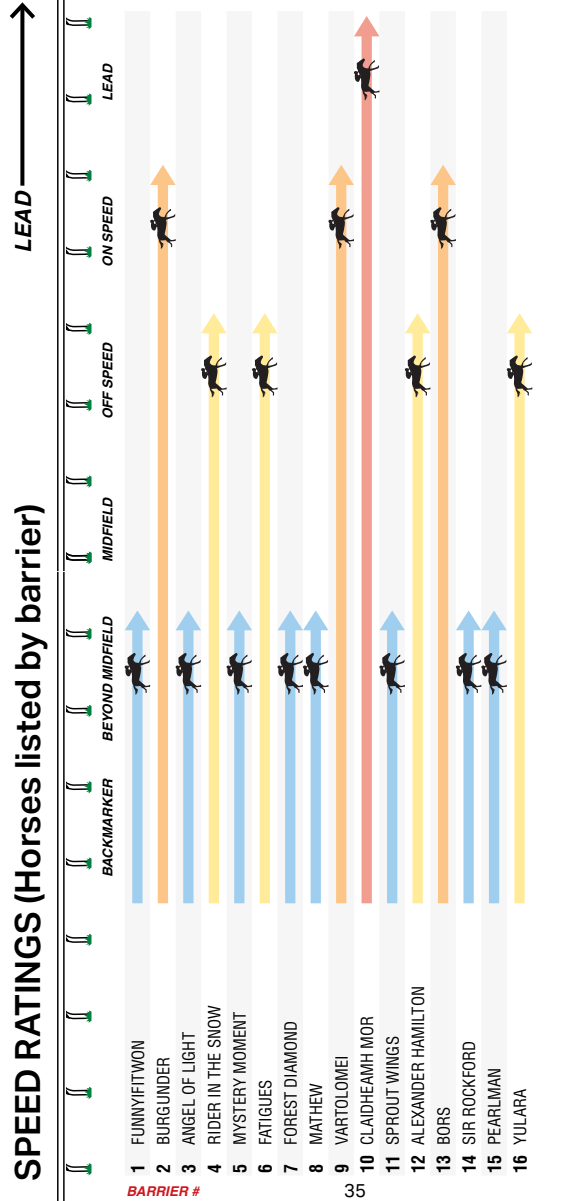

LADBROKE IT! HANDICAP 2100m

SPEED RATINGS (Horses listed by barrier)