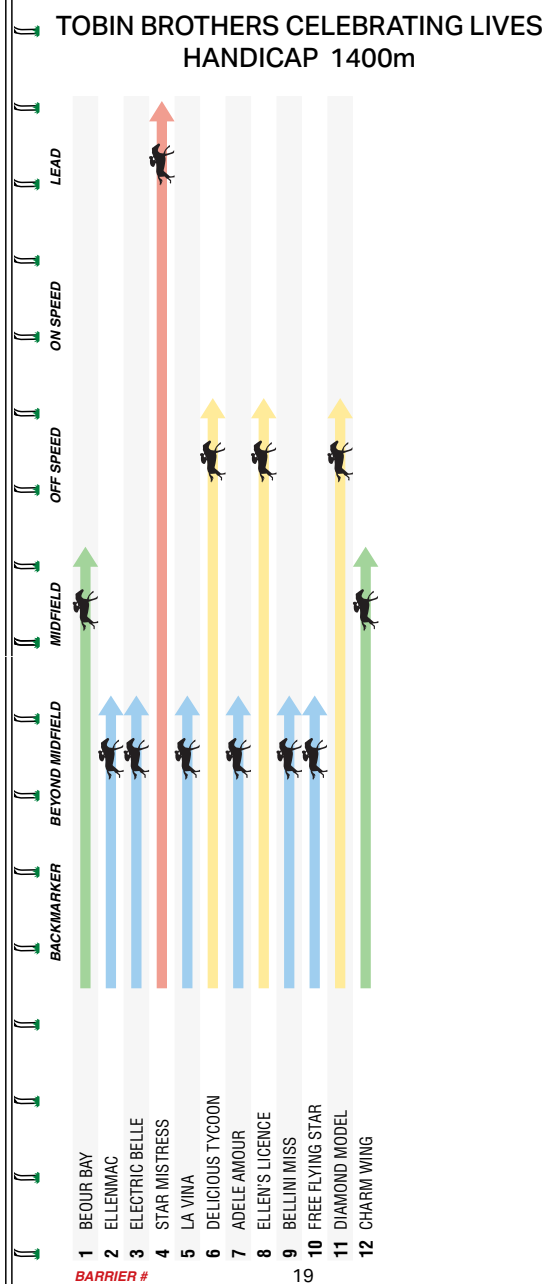

SPEED RATINGS (Horses listed by barrier)

LEAD ———>