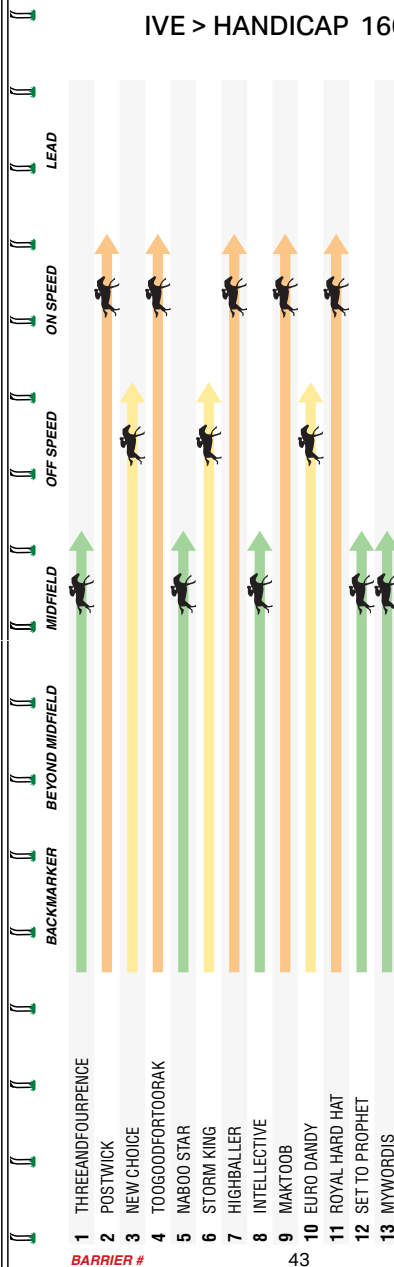

Off pace on fence, shuffled back, off heels late 2.7L at Lakeside F&M Bm70 over 1400m. Loomed as the winner and got to the lead when it mattered most 0.2L at Pakenham F&M Bm64 over 1400m.

11 PROSCENIUM ARCH (NZ) Rtg 66

(w) 6 Starts 1-0-2 $61,600

TECHFORM 99

3-8	FLEMm	Sat 6Aug22	1410 S6	3Y BM70	C Newitt (6)	57.5	$7.50	1-Berkeley Square 59	1.9L	1:25.36	Rtg 66
3-9	M Vm	Sat 20Aug22	1500 H9	3Y HCP	B Shinn (2)	57.5	$2,90f	1-Virtuous Circle (NZ) 59.5	0.2L	1:36.28	Rtg 66
7-13	CANLm	Sat 17Sep22	1400 H8	TQUL STAR-G2	D Moor (3)	56	$9	1-Boogie Dancer 56	4.9L	1:27.63	Rtg 67
9-10	FLEMm	Sat 18Feb23	1400 G4	VANITY-G3	B Shinn (10)	56	$18	1-Wollombi 56	8.7L	1:21.94	Rtg 67
8-11	SANHm	Wed 29Mar23	1400 S7	F&M BM70	J Allen (2)	57.5	$5.50	1-Rumbled Again 58.5	3.2L	1:26.18	Rtg 67

Worked across to lead, swamped at 300m, tired late 8.7L Vanity Group 3 over 1400m. Midfield on fence, worked home ok, never a threat 3.2L at Hillside F&M Bm70 over 1400m Soft 7.

IVE > HANDICAP 1600m

SPEED RATINGS (Horses listed by barrier)