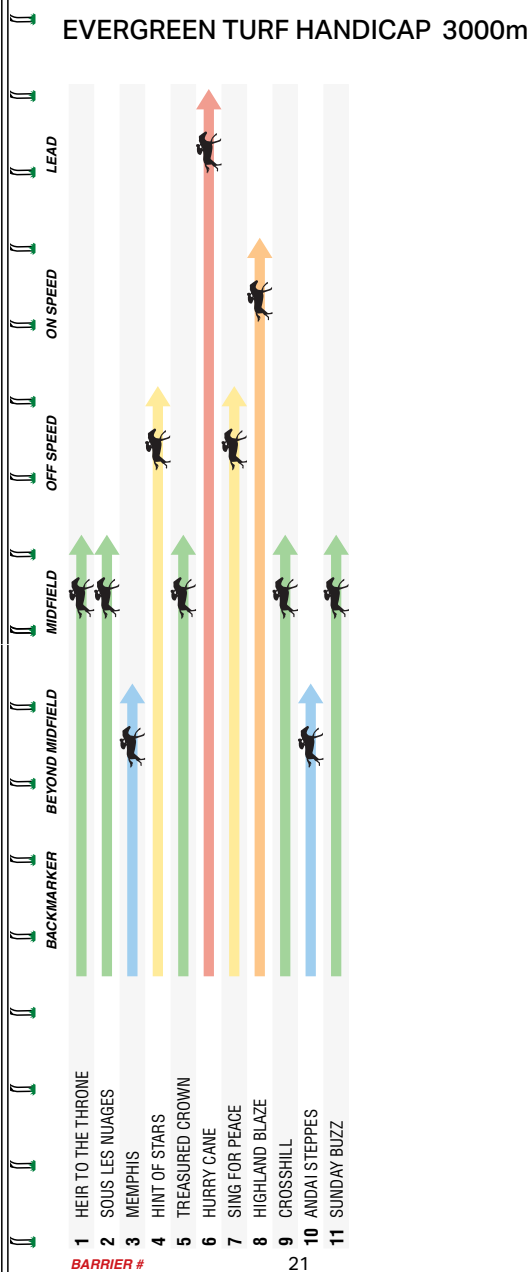

SPEED RATINGS (Horses listed by barrier)