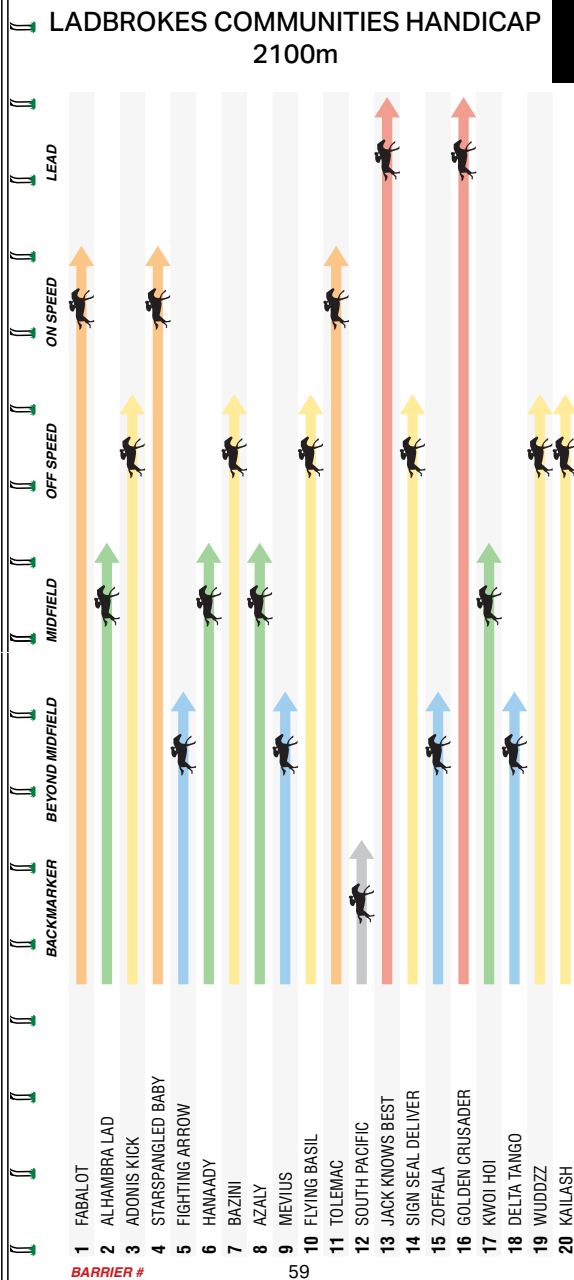

SPEED RATINGS (Horses listed by barrier)