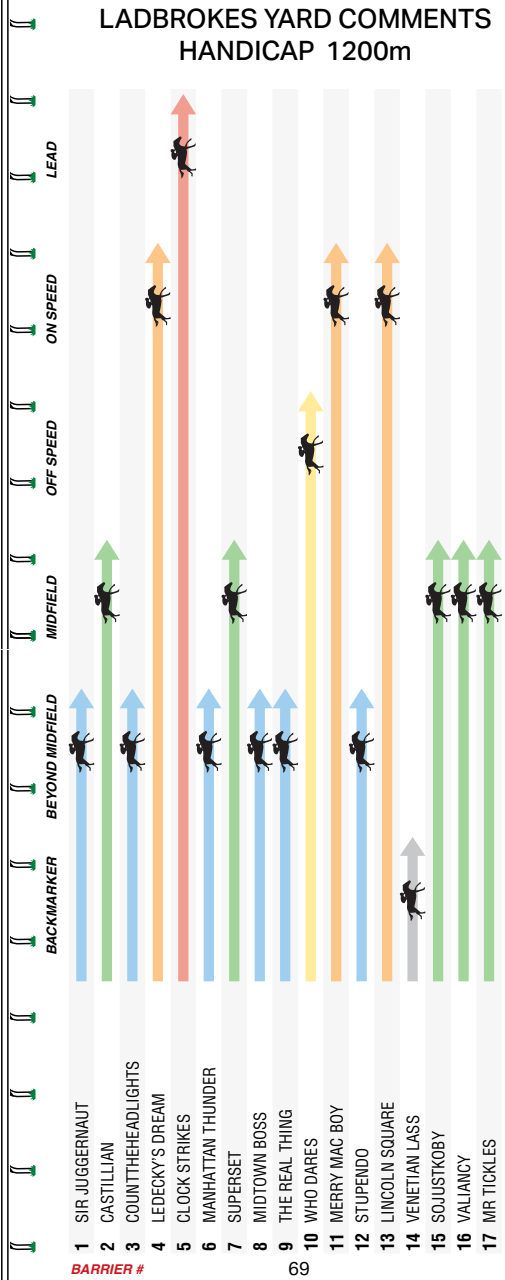

SPEED RATINGS (Horses listed by barrier)