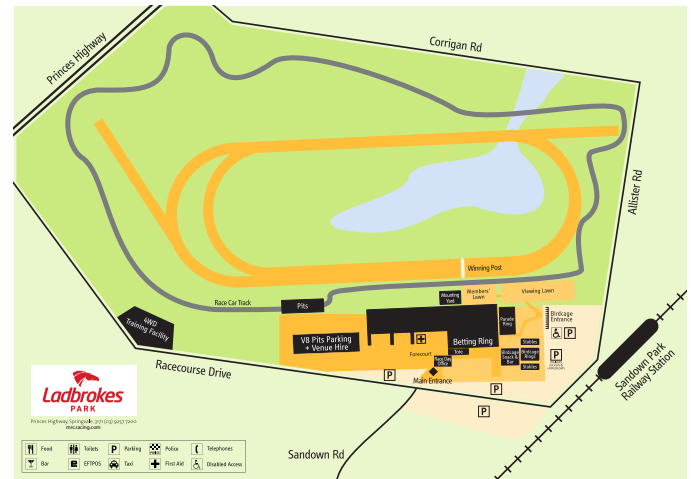

LAKESIDE TRACK

Ladbrokes Park Facilities Map

In the spirit of reconciliation the Melbourne Racing Club acknowledges the Traditional Custodians of country throughout Australia and their connections to land, sea and community. We pay our respect to their elders past and present and extend that respect to all Aboriginal and Torres Strait Islander peoples today.