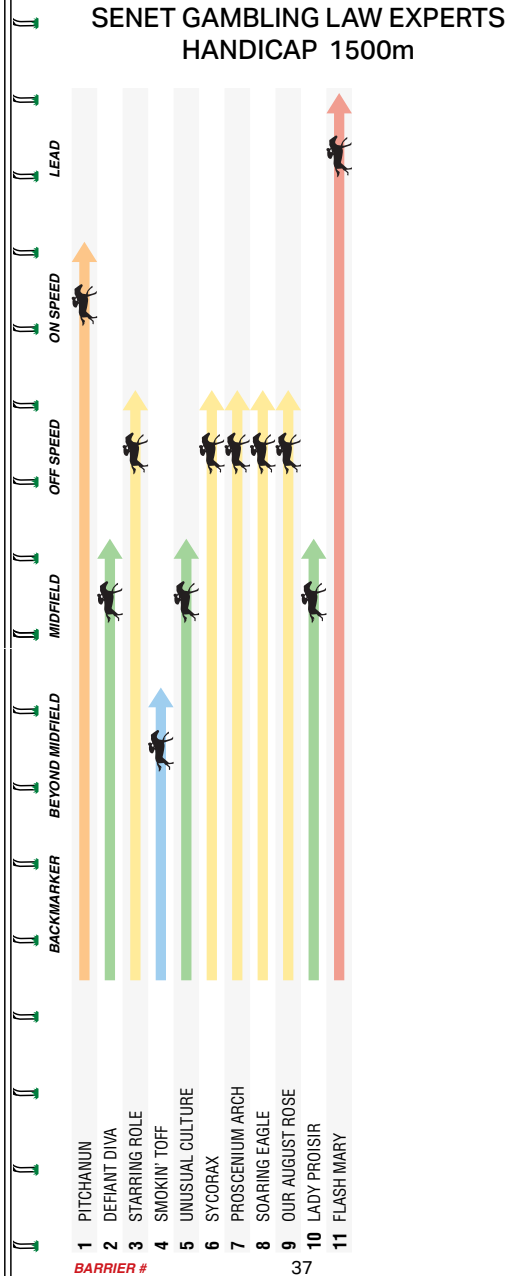

SPEED RATINGS (Horses listed by barrier)

LEAD ↑