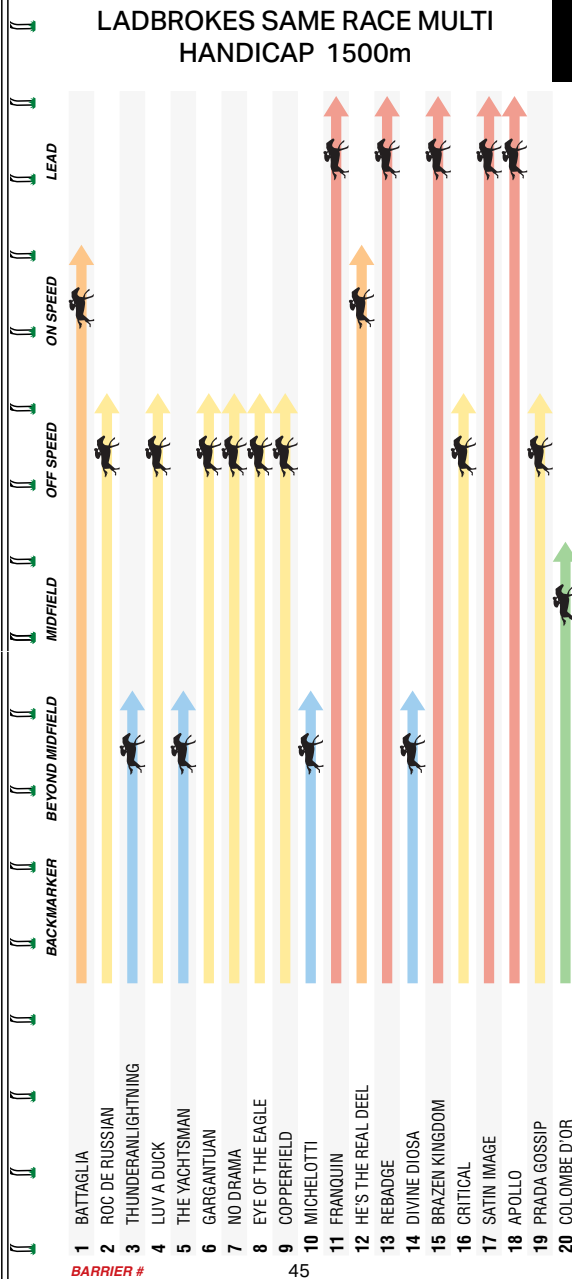

19 ROYAL LANE 3EM (Blks) R58

(8) 55kg

Rod Grantley (Mornington)

Byo ch m Mint Lane (USA)-De Lago Haze (Encosta de Lago) BREEDER Mr R B Satchell OWNERS G S Smith & Mrs O J A Royal RED AND WHITE STRIPES, GO LOGO, ROYAL BLUE AND WHITE HOOPED SLEEVES, RED CAP

(dw) 10 Starts 1-0-2 $30,260

TECHFORM 93

10-11	WERR	Sun 12Feb23	1106 G4	4UP MDN-SW	L Lafferty(a) (11)	57.5	$18	1-Bollywood Nights 57.5	12L	1:05.66
6-7	PAKMN	Fri 3Mar23	1000 G4	MDN-SW	D W Stackhouse (3)	57.5	$26	1-Fun With Flags 57	9.0L	57.98
6-7	WERR	Thu 8Jun23	1000 H9	MDN-SW	J Noonan (7)	57.5	$16	1-Roman Law 59.5	8.8L	1:01.05
9-9	SALE	Thu 22Jun23	1013 H9	MDN-SW	L Lafferty(a) (8)	57.5	$71	1-Grinzinger Abbey 57.5	7.5L	1:02.14
1-11	MOE	Thu 6Jul23	1208 H9	MDN-SW	D L Turner (5)	57.5	$31	2-Medinah 59.5	0.1L	1:16.14

Settled midfield not far off the leaders but couldn't make ground 7.5L at Sale Mdn-Sw over 1013m Heavy 9. Challenged for the lead but held rivals at bay to win 0.1L at Moe Mdn-Sw over 1208m Heavy 9.

244

LADBROKES SAME RACE MULTI
HANDICAP 1500m

7

SPEED RATINGS (Horses listed by barrier)