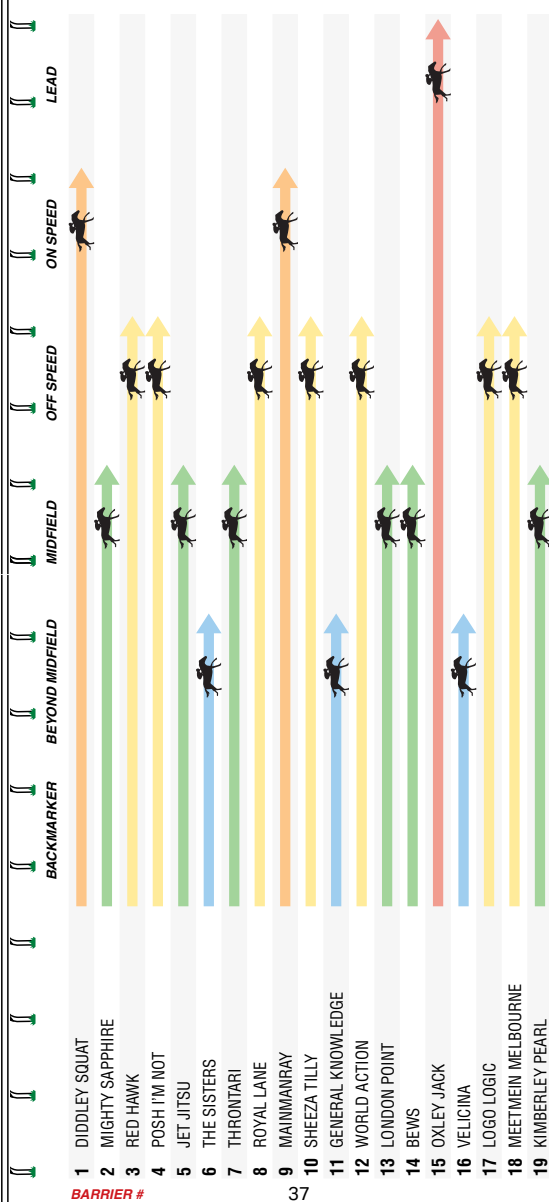

12 FRANKENSTAR (Biks) R117 **(7) 64kg**

Kathryn Durden (Geelong)

CAMPBELL RAWILLER

7yo b g Fiorente (IRE)-Witchuponastar (Galileo (IRE)) **BREEDER** Mrs S Kotz **OWNERS** Mrs K Durden, C Durden, D Webster, T Matthews, A Creece & P Cannon **HOT PINK, ROYAL BLUE HORSESHOE, HOT PINK, ROYAL BLUE AND WHITE CHECKED SLEEVES AND CAP**

(w) 27 Starts 5-3-2 $129,525 (Jumps - 4 Starts 1-2-0 $38170)

Track 0:0-0-0 **Dist** 0:0-0-0 **Trk/Dist** 0:0-0-0 **Wet** 18:4-3-1 **1st Up** 6:1-0-2 **2nd Up** 5:1-0-0

1-10	HTON	Tue 30May23	3200 H10	MDN HDLE-SW	C N Rawiller(a) (2)	69.5(66.5)	$5	2-King's Charisma (IRE) 69.5	3.8L	3:49.17	
4-7	WNBL	Sun 18Jun23	3200 H10	HDLE	C N Rawiller(a) (1)	67(64)	$2.45f	1-Cleaver (NZ) 67	4.9L	3:51.06	R115
4-11	BDGO	Thu 29Jun23	3600 H8	BM70	J Fry (5)	57.5	$7	1-San Remo (IRE) 53	2.9L	4:05.18	R65
2-6	PAKM	Sun 16Jul23	3200 S6	BM120 HDLE	D Horner (Jnr) (2)	68.5	$5	1-The Rattlin' Bog (NZ) 68.5	0.1L	3:50.33	R115
2-7	CAST	Sun 23Jul23	3500 S6	HDLE	D Horner (Jnr) (1)	67.5	$3.60	1-Count Zero (NZ) 70	0.1L	3:57.88	R116

SPEED RATINGS (Horses listed by barrier)