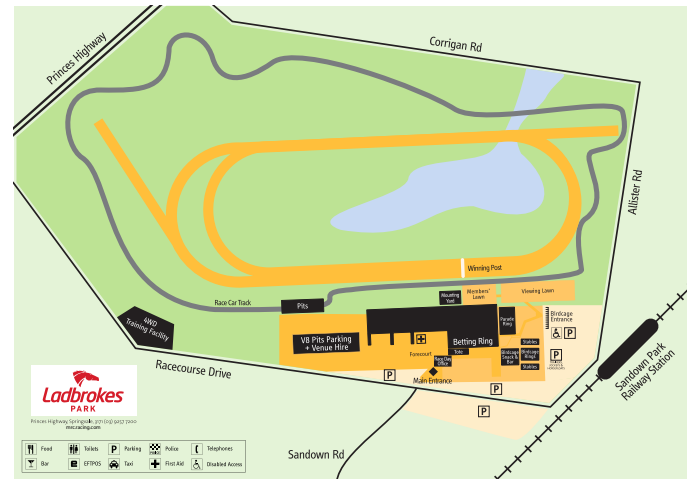

Ladbrokes Park Facilities Map