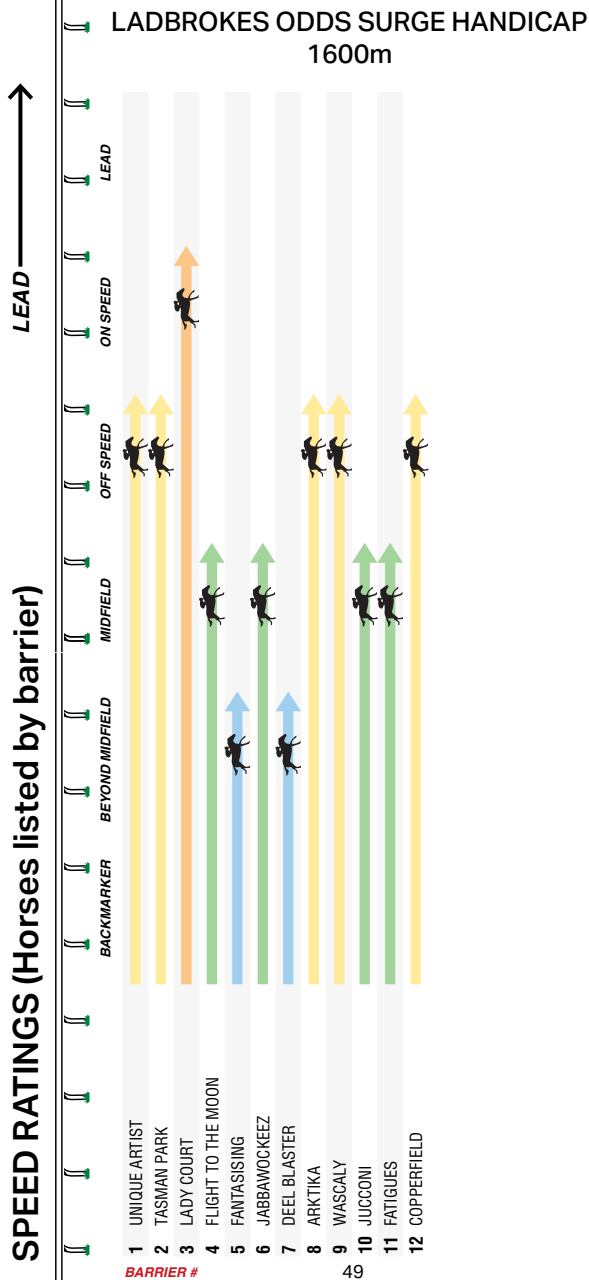

SPEED RATINGS (Horses listed by barrier)