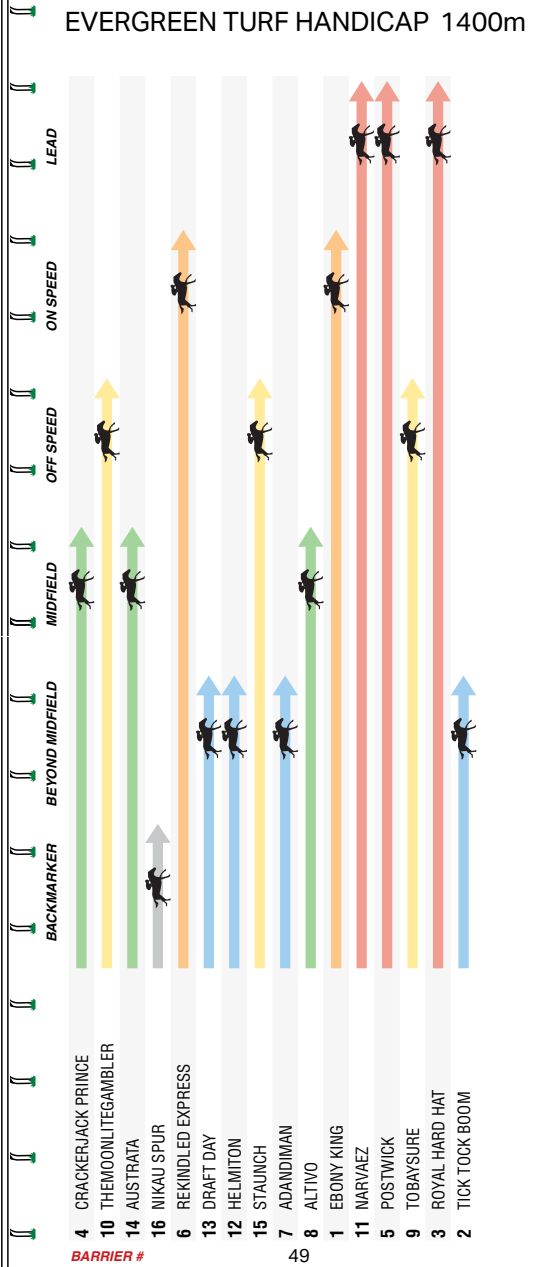

Ladbrokes

Eligibility requirements apply. T&Cs apply and available on website.

IMAGINE WHAT YOU COULD BE BUYING INSTEAD.

For free and confidential support call 1800 858 858 or visit gamblinghelponline.org.au

SPEED RATINGS (Horses listed by barrier)