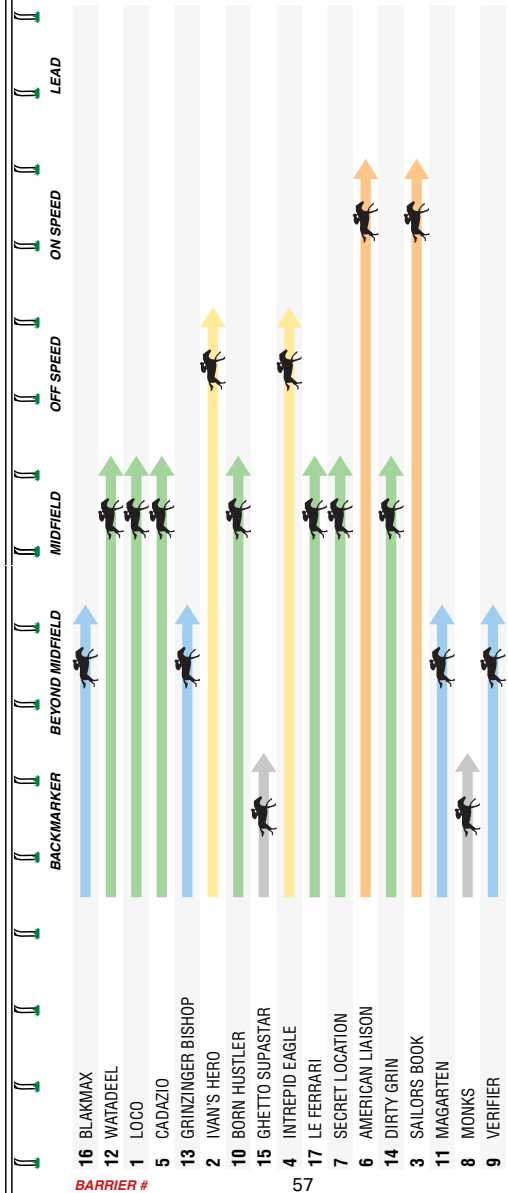

QUAYCLEAN HANDICAP 1600m

7