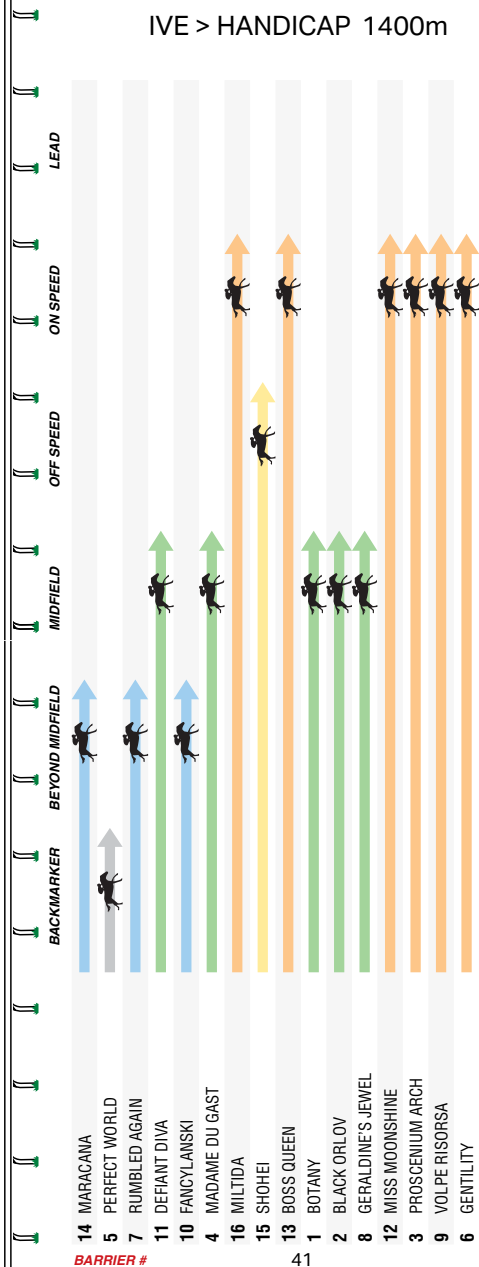

SPEED RATINGS (Horses listed by barrier)