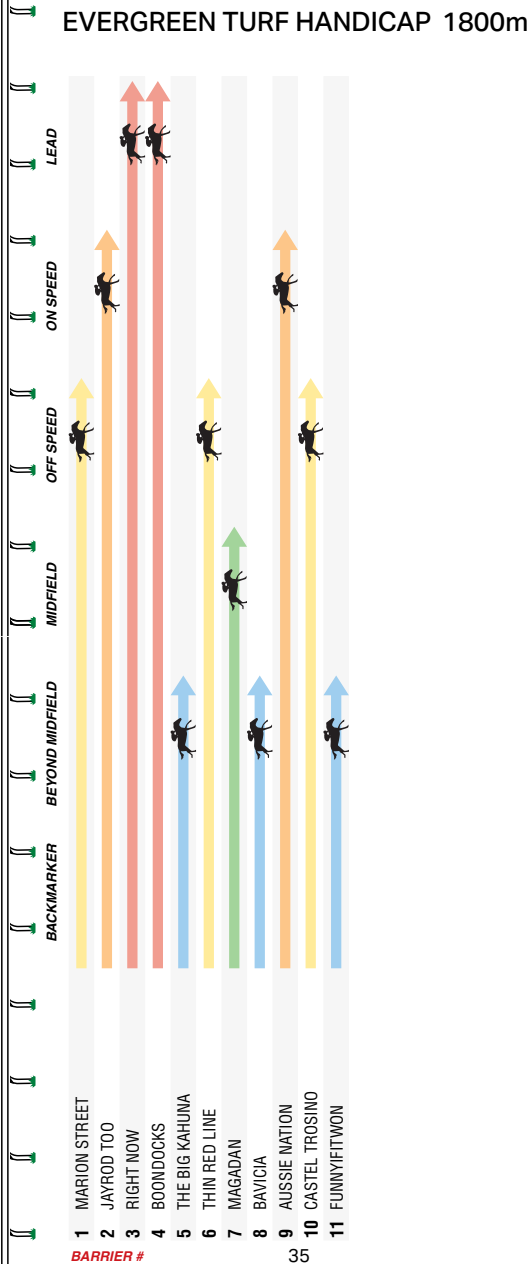

SPEED RATINGS (Horses listed by barrier)