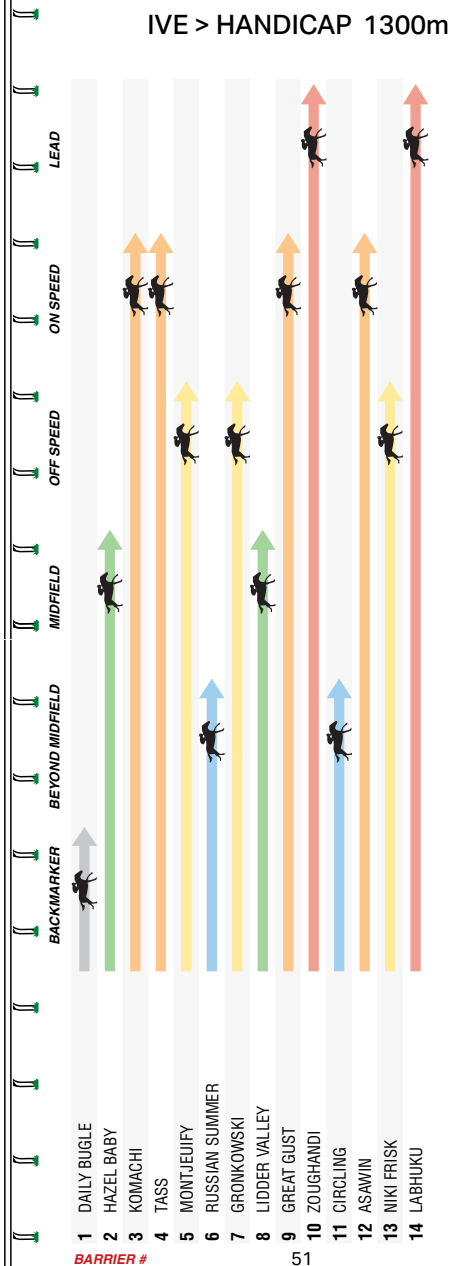

SPEED RATINGS (Horses listed by barrier)