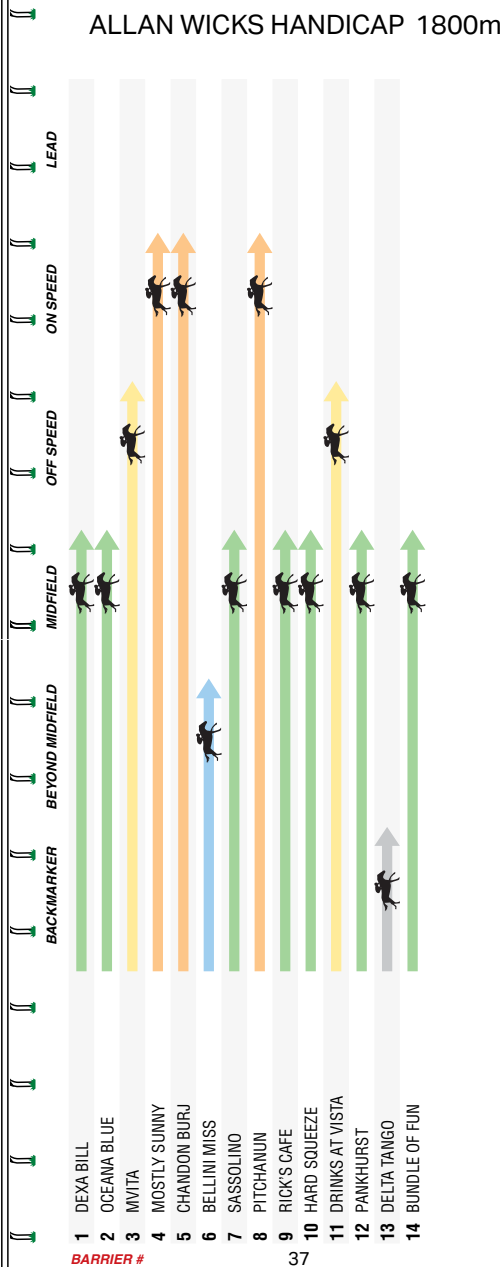

SCHWEPPEVERSCENCE®
WITH A TOUCH OF
CINCHONA BARK

ALL TRADE MARKS USED UNDER LICENCE
IN AUSTRALIA BY ASAHI BEVERAGES.

SPEED RATINGS (Horses listed by barrier)

LEAD