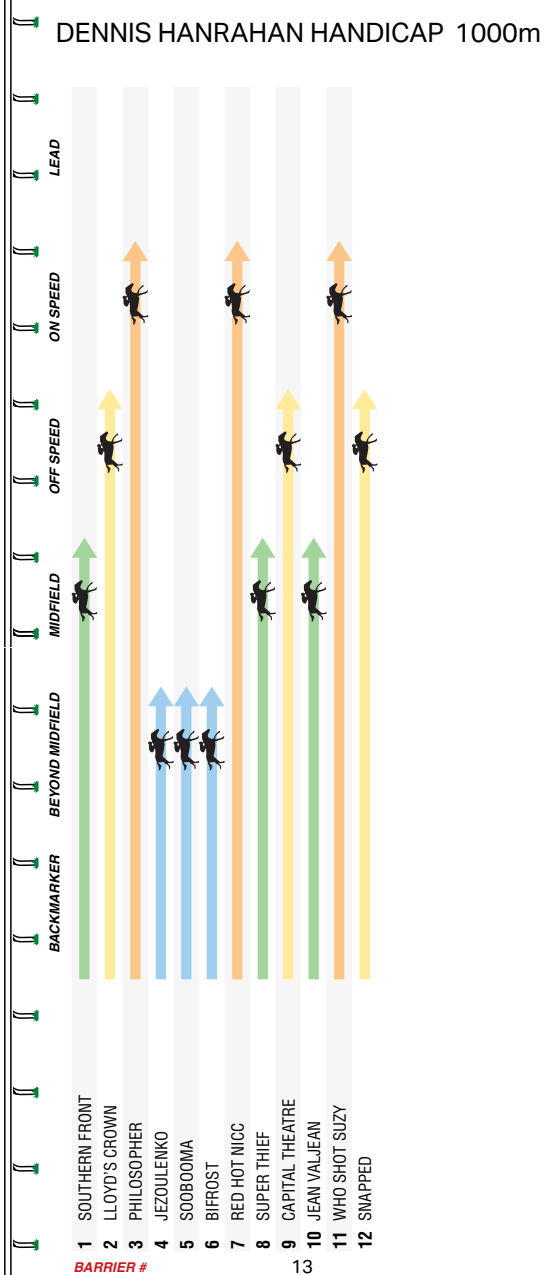

The Star Gold Coast

MAGIC MILLIONS RACEDAY

SATURDAY 14 JANUARY 2023

$11.75 MILLION OVER TEN RACES!

- $2m MM 2YO Classic + $500k Racing Women's Bonus (SW 1200m)
- $2m MM 3YO Guineas + $250k Racing Women's Bonus (SW+P 1400m)
- $1m MM Cup (Qty 1400m) | $1m MM Snippets (SW+P 1200m)
- $1m MM The Syndicate (3YO+ WFA 1200m)
- $1m MM Fillies & Mares (SW+P 1300m)
- $1m MM QTIS Open (Qty 1300m) | $1m MM Subzero (Qty 2200m)
- $500k MM The Debut (2YO SW 900m)
- $500k MM Country Cup (Qty spec cond 1200m)

Entries & acceptances are to be made with the Racing Australia Service Centre.
NOTE: Free first entries deadline for 2023 MM 2YO Classic & MM 3YO Guineas: Friday 2 December 2022 (12pm AEST)

$12.7M MAGIC MILLIONS PRIZEMONEY & BONUSES ACROSS 14 RACES | 7 & 14 JANUARY 2023

2022/23 Queensland Summer Racing Carnival schedule & deadlines: www.qldsummercarnival.com.au
For more info: raceseries@magicmillions.com.au | 07 5504 1200

www.magicmillions.com.au

GOLDCOAST.

SPEED RATINGS (Horses listed by barrier)