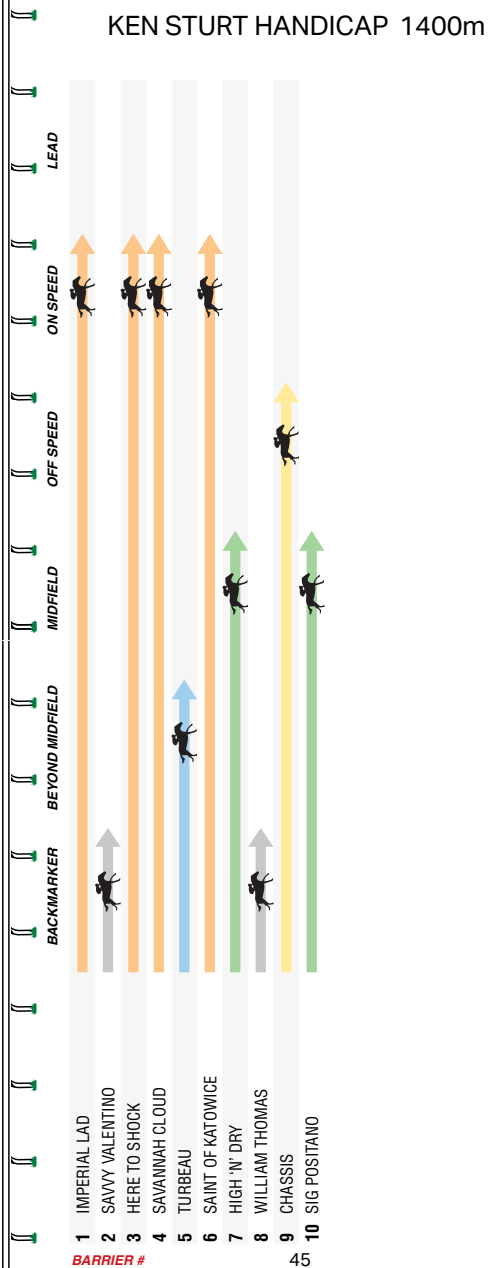

SPEED RATINGS (Horses listed by barrier)