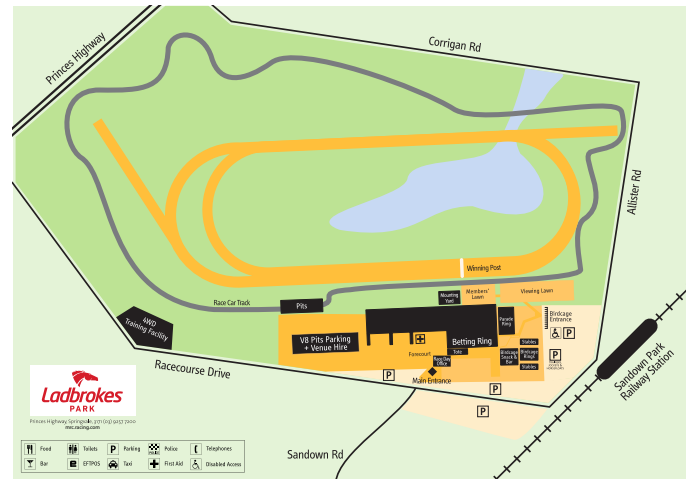

Ladbrokes Park Timetable

Nick Johnstone Real Estate Boxing Day Races

Monday, 26 December 2022

Race No	Time	Race Name
Race 1	1:15pm	Dennis Hanrahan Handicap
Race 2	1:50pm	Frank O'Brien Handicap
Race 3	2:25pm	Joe Brown Handicap
Race 4	3:00pm	Ladbrokes Lord Stakes
Race 5	3:40pm	Allan Wicks Handicap
Race 6	4:20pm	Ken Sturt Handicap
Race 7	5:00pm	Nick Johnstone Real Estate Christmas Stakes
Race 8	5:40pm	Ladbroke It! Handicap

Ladbrokes Park Facilities Map