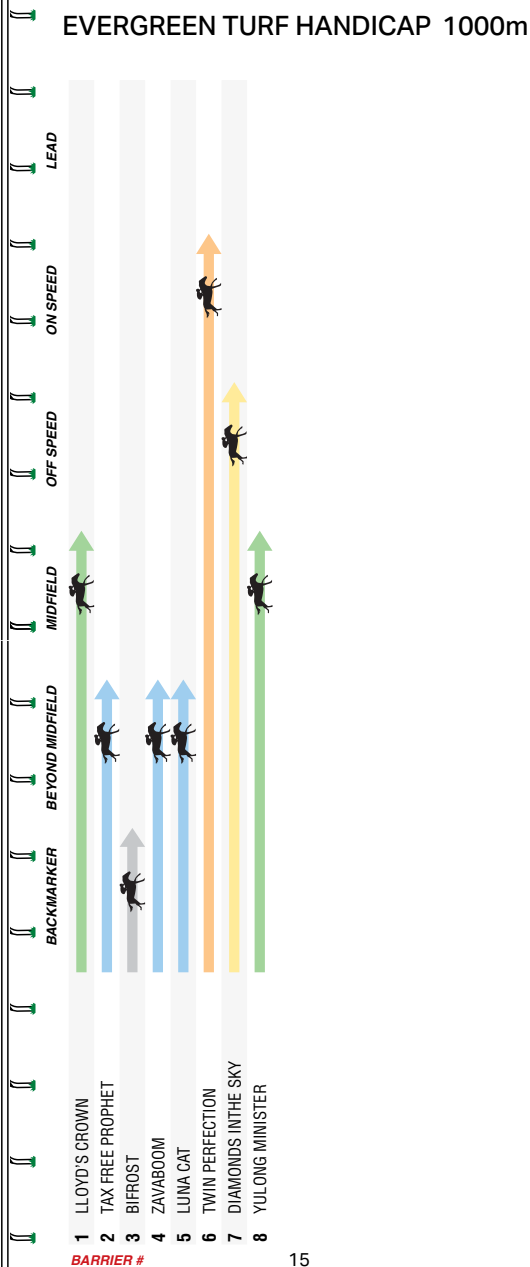

SHARE THE SCHWEPPEVESCE®

SCAN QR CODE TO DISCOVER MORE
OR VISIT WWW.SCHWEPPE.COM.AU

ALL TRADE MARKS USED UNDER LICENCE IN AUSTRALIA BY ASAHI BEVERAGES.