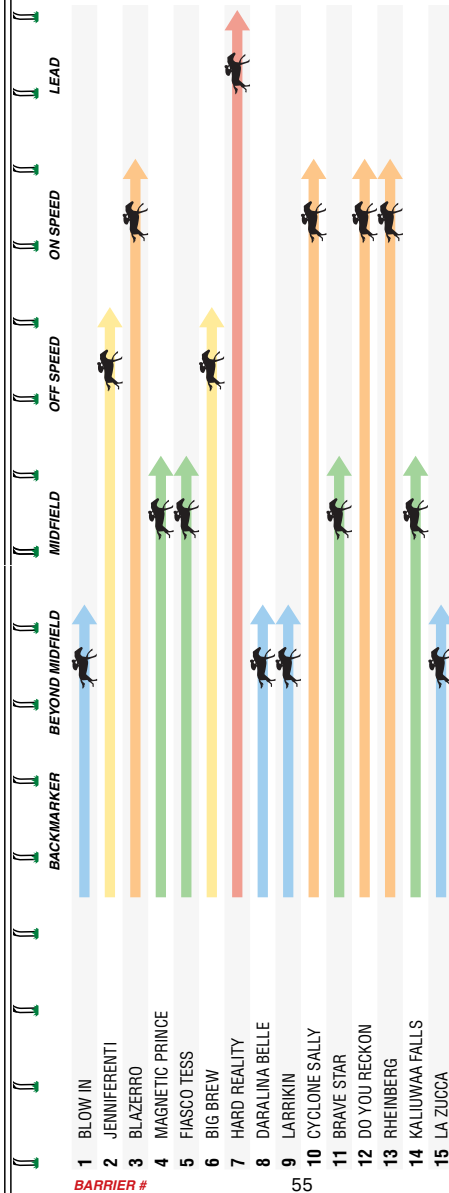

## LADBROKES LIVE BETTING HANDICAP 1400m

8