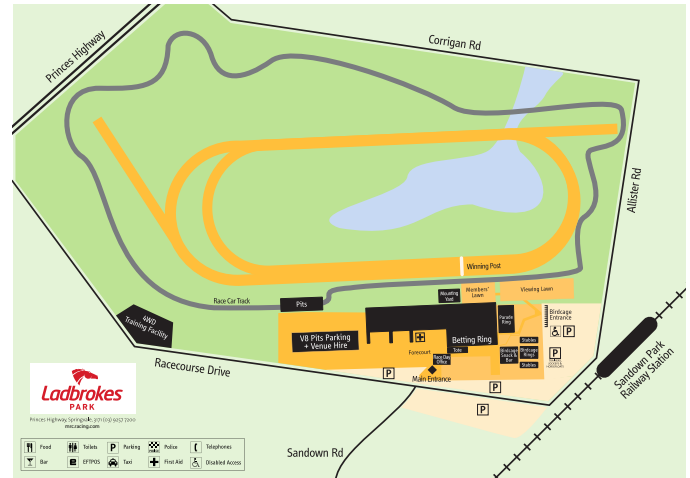

Ladbrokes Park Facilities Map