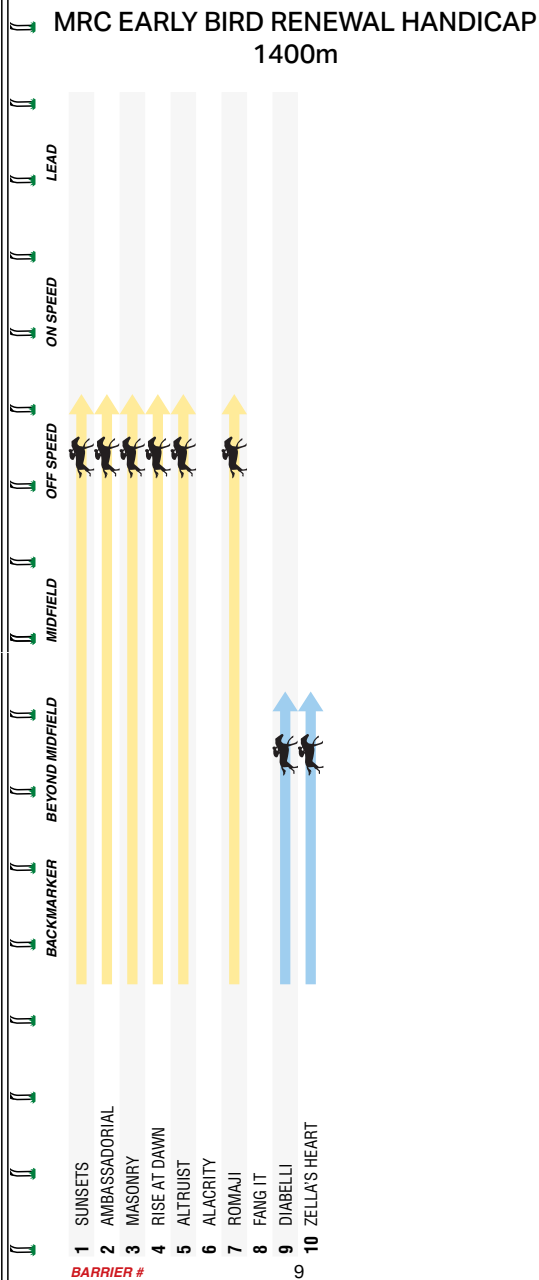

SPEED RATINGS (Horses listed by barrier)