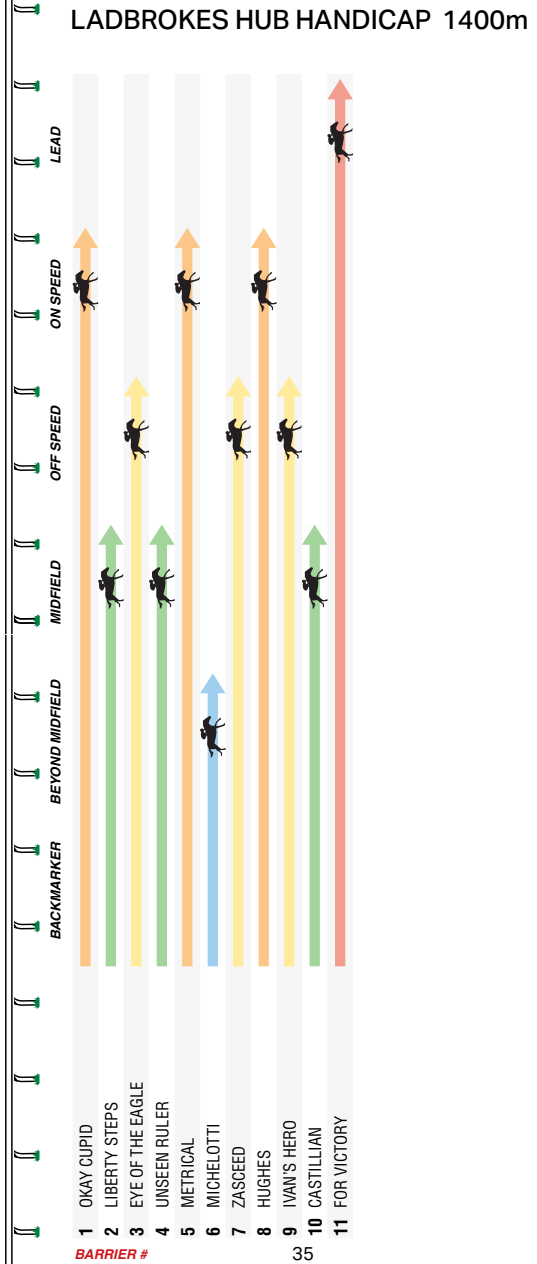

SPEED RATINGS (Horses listed by barrier)