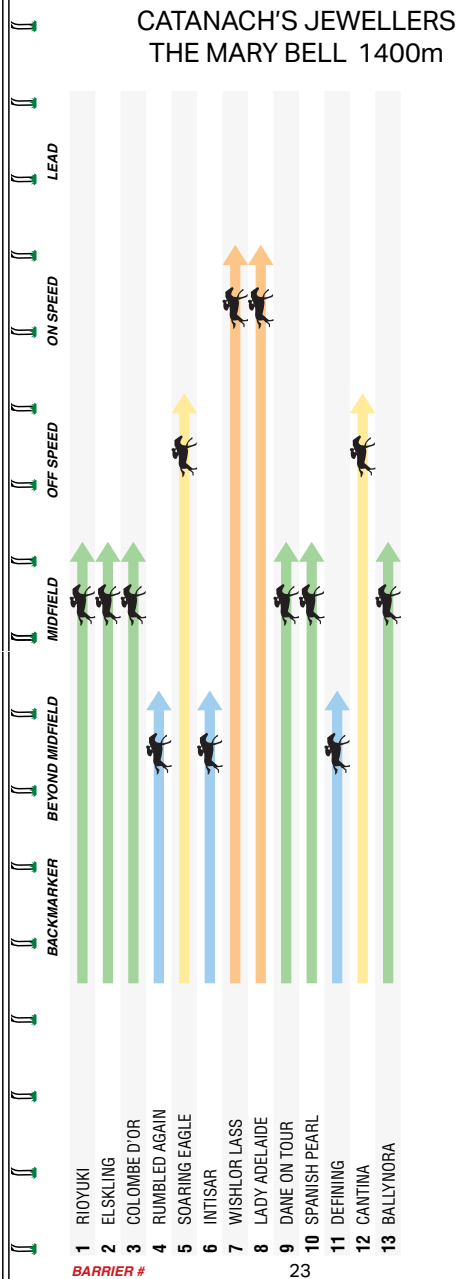

Ladbrokes

Double winnings applies to win component only (excluding stake).
First fixed win bet only. Bonus Cash is a product, not actual cash.
T&Cs apply & available on website. Gamble Responsibly.

SPEED RATINGS (Horses listed by barrier)