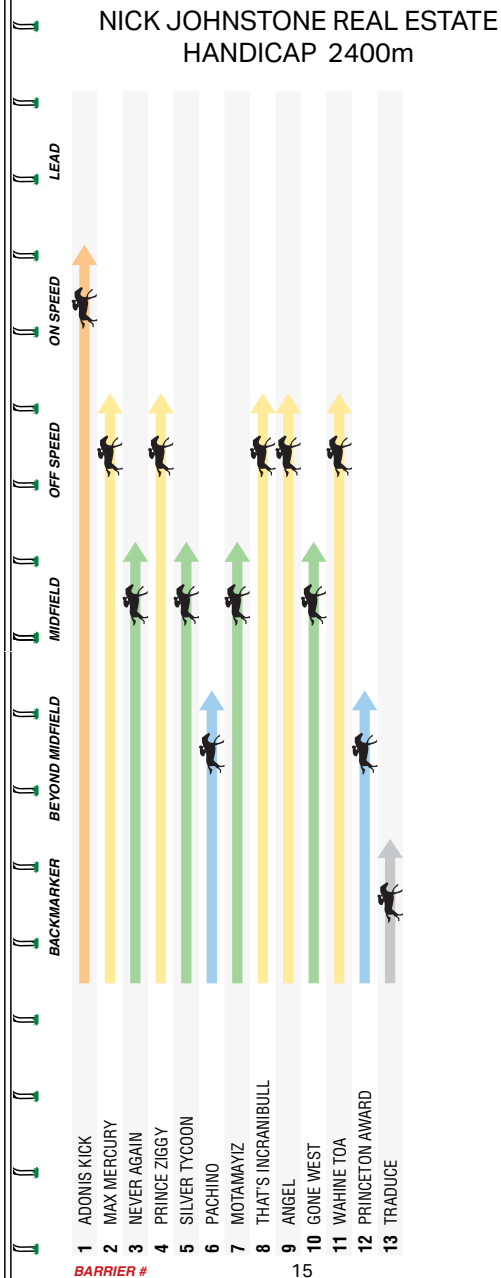

EACH WAY

An Each Way combines the win and place bets. If your runner win, you will collect both a win and a place dividend. If your runner finishes 2nd or 3rd, you will collect a place share only.

FIRST 4

Pick the runners you think will finish 1st, 2nd, 3rd, and 4th in a race, in the correct finishing order. If you "box" your selections, they can finish 1st, 2nd, 3rd or 4th in any order.

QUADDIE

Find the Quaddie selections field in your race card and simply tick the box next to each of the runners you would like to include across the four designated races.

SAME RACE MULTI

Select between 2 to 4 runners to finish anywhere you choose in the top four. Ladbrokes offers Same Race Multi on thoroughbred, greyhound, harness and international races.[^]

BLENDED

Back multiple runners from the same race and get more winning chances with a Blended Bet.*

TRIFECTA

Pick the runners you think will finish 1st, 2nd or 3rd in a race, in the correct finishing order. If you "box" your selections, they can finish 1st, 2nd or 3rd in any order.

QUINELLA

Select the first two placegetters in any order.

EXACTA

Select the first two placegetters past the post in the correct order.

SCAN TO GET STARTED

[^]Available from approx. 1 hour before race meeting start time. Availability dependent on field size. T&Cs apply and available on website. Gamble Responsibly. *Minimum price $1.10 for Blended bet. Gamble Responsibly.

SPEED RATINGS (Horses listed by barrier)