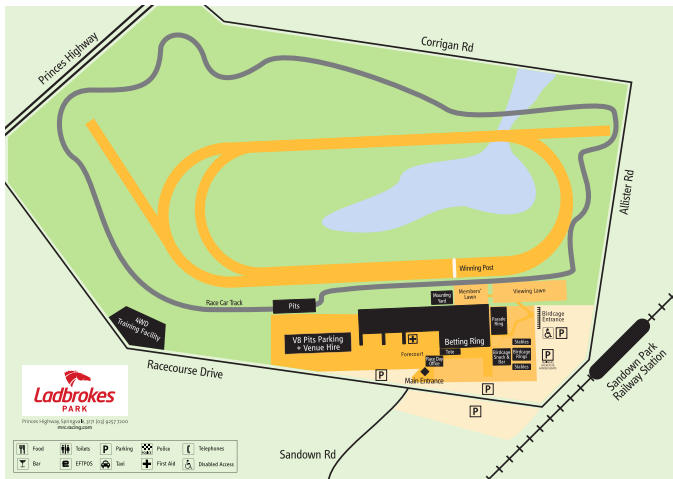

Order Of The Day

Sheen Panel Service Australia Day Races

Thursday 26 January 2023

Race No	Time	Race Name
Race 1	1:20pm	NICK JOHNSTONE REAL ESTATE HANDICAP
Committee Host:		Tim Guille
MRC Guest:		Nick Johnstone, Managing Director – Nick Johnstone Real Estate
Race 2	1:55pm	CATANACH'S JEWELLERS THE MARY BELL
Committee Host:		Brooke Dawson
MRC Guest:		Olivia Catanach, Catanach's Jewellers Peter Le Grand, former MRC Chairman
Race 3	2:30pm	LADBROKES BLUE DIAMOND PREVIEW (C&G)
Committee Host:		Nick Hassett
MRC Guest:		Guy Hexter, Business Development & Partnerships - Ladbrokes
Race 4	3:05pm	LADBROKES BLUE DIAMOND PREVIEW (FILLIES)
Committee Host:		Matt Cain
MRC Guest:		Guy Hexter, Business Development & Partnerships - Ladbrokes
Race 5	3:40pm	EVERGREEN TURF HANDICAP
Committee Host:		Mark Pratt
MRC Guest:		Pete Manning, Managing Director – Evergreen Turf
Race 6	4:20pm	SHEEN PANEL SERVICE W.J. ADAMS STAKES
Committee Host:		Justin O'Kane
MRC Guest:		Mark Salvadori, Business Development Manager – Sheen Panel Service
Race 7	5:00pm	IVE MANFRED STAKES
Committee Host:		Jill Monk
MRC Guest:		Paul Tempest, Client Relationship Manager – ive Group
Race 8	5:40pm	SHEEN PANEL SERVICE JOHN DILLON STAKES
Committee Host:		Scott Davidson
MRC Guest:		Mark Salvadori, Business Development Manager – Sheen Panel Service John Dillon, former MRC Chairman

Ladbrokes Park Facilities Map

In the spirit of reconciliation the Melbourne Racing Club acknowledges the Traditional Custodians of country throughout Australia and their connections to land, sea and community. We pay our respect to their elders past and present and extend that respect to all Aboriginal and Torres Strait Islander peoples today.