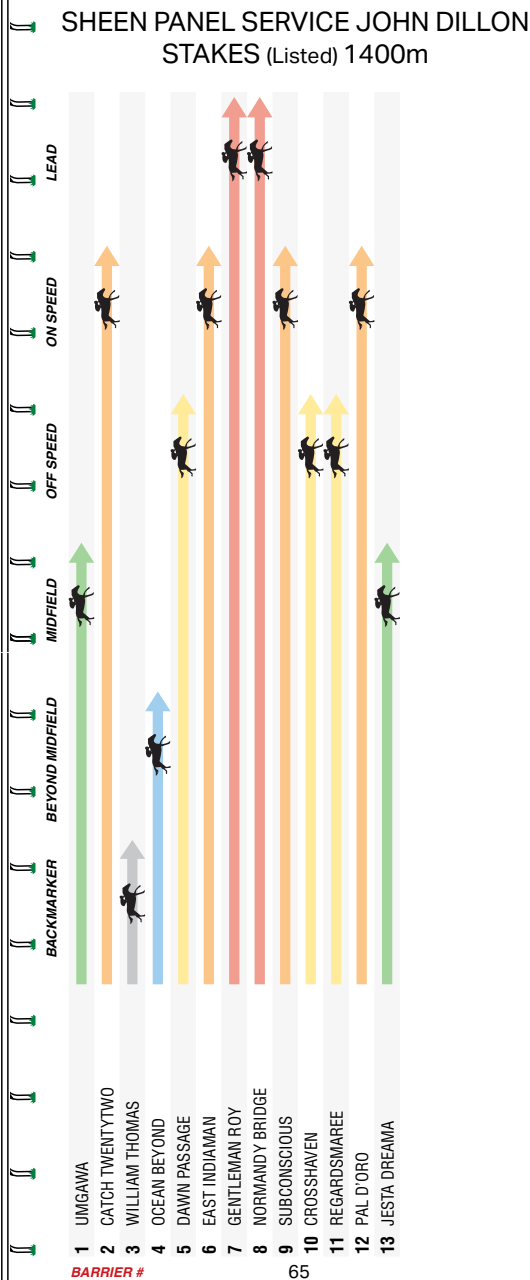

SPEED RATINGS (Horses listed by barrier)