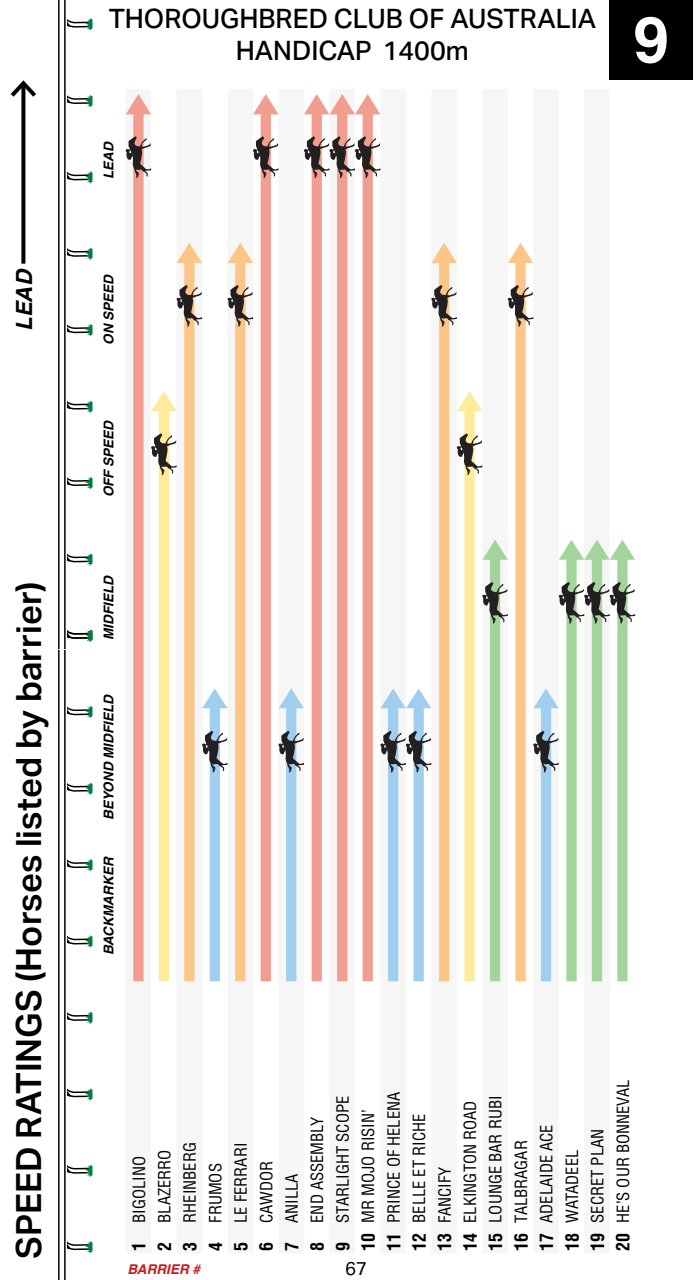

Ciaran Maher (Cranbourne)

(w) 13 Starts 3-4-0 $285,775

(4) 55.5kg

THOMAS STOCKDALE

Age	Sex	Date	Track	Dist	Trk/Dist	1:0-1-0	Wet	3:1-1-0	1st Up	4:2-0-0	2nd Up	3:1-1-0	5.8L	1:44.56	R77
9-12	CAULm	Sat 14Oct23	1700	G4	BM80	B Allen (12)	58.5	$8	1-Maktoob (GB)	59	5.8L <td>1:44.56 <td>R77</td> </td>				
9-10	FLEMm	Thu 9Nov23	1600	S5	Inglis BRACELET	J Kah (6)	57	$6.50	1-Foxy Frida	58.5	0.3L	1:36.50 <td>R77</td>			
7-10	CRANm	Sat 25Nov23	2025	S5	BM84	B Allen (9)	56.5	$6	1-Foujita San	56.5	5.5L	2:06.61 <td>R81</td>			
8-9	M Vm	Sat 23Dec23	2040	G3	BM84	C G Gaudray (4)	59/57	$3.70	1-Kettle Hill (GB)	58	5.6L	2:05.25 <td>R80</td>			
7-10	CAULm	Sat 27Apr24	1400	G4	VGOLD DISTAFF	B Allen (9)	57	$10	1-Extraho	58	4.4L	1:23.61 <td>R79</td>			

Ridden more forward, tank empty 300m from home 5.6L at The Valley Bm84 over 2040m. Restrained back, worked home well, never a threat 4.4L at Caulfield Vgold Distaff over 1400m. Right in this.

11 JABBAWOKEEZ (NZ) R74

Ben Will & JD Hayes (Flemington)

(dw) 12 Starts 4-2-0 $124,650

(8) 55kg

DANIEL STACKHOUSE

Age	Sex	Date	Track	Dist	Trk/Dist	1:0-0-0	Wet	8:4-2-0	1st Up	4:1-2-0	2nd Up	3:2-0-0	3.7L	1:37.47	R70
5-8	SANHm	Wed 26Jul23	1600	G4	BM70	D Oliver (2)	60	$4.20	1-Presser	58	3.7L	1:37.47 <td>R70</td>			
4-8	SANHm	Wed 9Aug23	1800	G3	BM70	D Oliver (4)	60	$2.70	1-Marchons Ensemble (GB)	60.5	0.1L	1:50.68 <td>R70</td>			
4-8	SANHm	Wed 17Jan24	1300	S5	BM70	D W Stackhouse (1)	59.5	$31	1-Magnaspin	58.5	1.2L	1:18.31 <td>R69</td>			
2-13	CAULm	Sat 6Apr24	1400	S5	BM70	D W Stackhouse (3)	59.5	$11	1-Jucconi	59	0.3L	1:24.96 <td>R69</td>			
1-15	WNBL	Wed 1May24	1400	S7	BM70	D W Stackhouse (14)	60	$4.40ef	2-Pythagoras (IRE)	54	0.2L	1:25.90 <td>R70</td>			

Midfield cover, nice cart in, got close 0.3L at Caulfield Bm70 over 1400m Soft 5. Came from well back with a eye-catching run to win narrowly 0.2L at Warrambool Bm70 over 1400m Soft 7.

12 VALLEY KING (NZ) R73

Patrick Payne (Plumpton)

4yo b g Mongolian Khan-Bond Street (NZ) (Pentire (GB)) BREEDER Westend Partnership OWNERS P Curran, Mrs V Curran NAVY BLUE, CREAM SEAMS

(dw) 6 Starts 4-0-0 $69,438

(5) 54.5kg

DEAN YENDALL

Looked in good shape winning 0.8L at Wanganui Rating 75 over 1600m Soft 6. Always well back, not up to task, prefer easier 8.6L at Caulfield Bm84 over 1600m Soft 6. Second-up.

13 ZAMBORGHINI R73

Matt Laurie (Morningson)

4yo b g Zoustar-Lady Jivago (Beneteau) BREEDER Widden Stud Australia Pty Ltd OWNERS Mrs S Cummings, S Gilbert, Mrs S Gilbert, F D Brown, R A Ford, A F M Panozzo, Widden Stud Pty Ltd (Mgr: A W Thompson) & Duddy Investments Pty Limited (Mgr: G W Evers) CERISE, CHARTREUSE

QUARTERS, PALE PINK SLEEVES, OLIVE GREEN CAP

13 Starts 4-0-2 $133,000

Slow away, one paced, eased down late, last 50L at Flemington Bm84 over 1600m. Came with a nice run late into fourth but the bird had flown 1.2L at Flemington Bm70 over 1400m Soft 5. Keep safe.

14 GEORGIE GET MAD (GB) R72

Denis Pagan (Flemington)

5yo ch g Australia (GB)-Skimmia (GB) (Mark of Esteem (IRE)) BREEDER The Pooock Family OWNERS D L Pagan & Mrs C N Pagan NAVY BLUE, WHITE SPOTS AND SLEEVES, RED CAP (dw) 22 Starts 4-4-4 $148,710

Led, challenged but showed great courage to hold on for the win 0.4L at Geelong Bm64 over 1212m Soft 5. Led, had tempo to suit, reeled in close to home 0.4L at Caulfield Bm70 over 1400m Soft 6.

15 MARACOURT R64

Michael Hickmott (Wellington SA)

5yo b or br g Hampton Court-Marana Majic (Scenic (IRE)) BREEDER Marana Park Thoroughbreds OWNERS Mrs D A Bott, R I Bott, B S Inglis, C J Dicker, Mrs J E Miller, Mrs B Neal & M A O'Leary RED, WHITE SASH

(dw) 20 Starts 4-1-7 $111,360

Had no pace early but once balanced up ran on well for fifth 2.8L at Morphettville Bm74 over 1504m. Got back worse than midfield running on ok late into sixth 2L at Morphettville Parks O-64 over 1550m.

SPEED RATINGS (Horses listed by barrier)