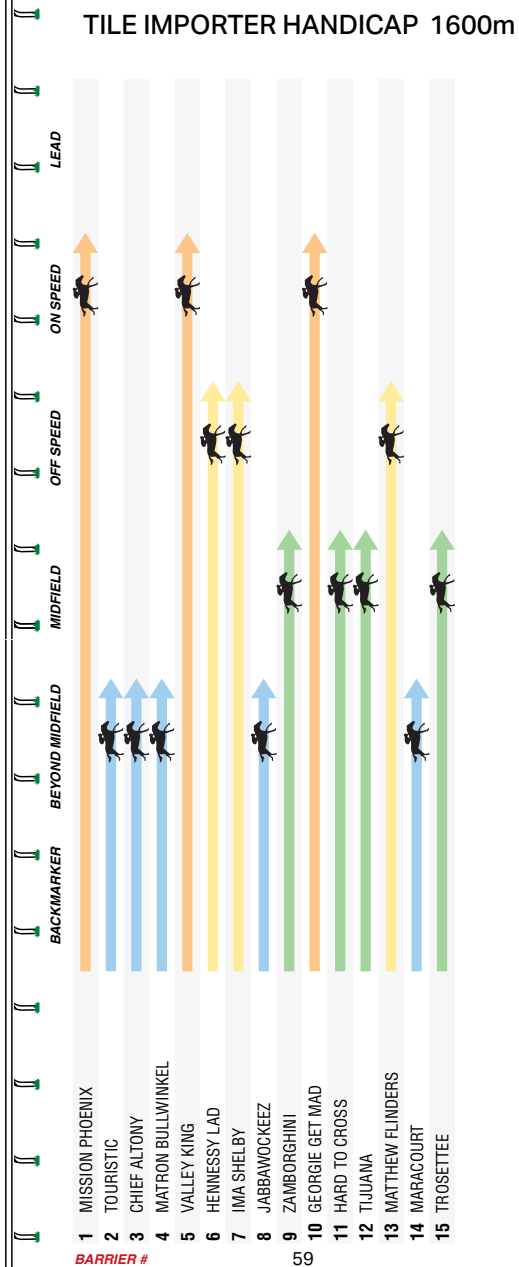

SPEED RATINGS (Horses listed by barrier)