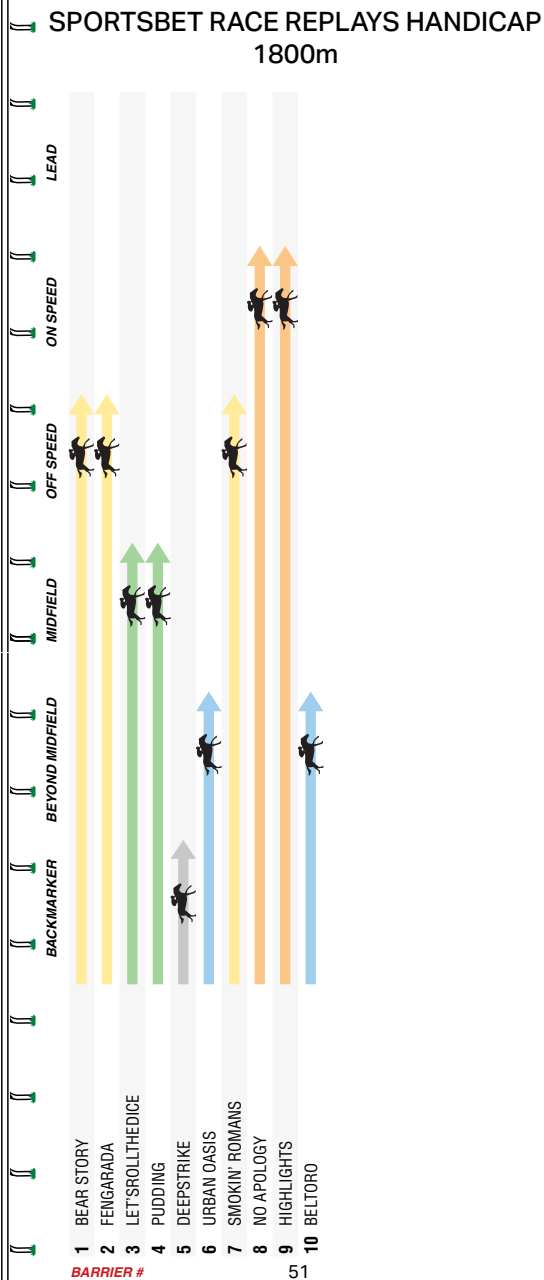

SPEED RATINGS (Horses listed by barrier)

LEAD ———→