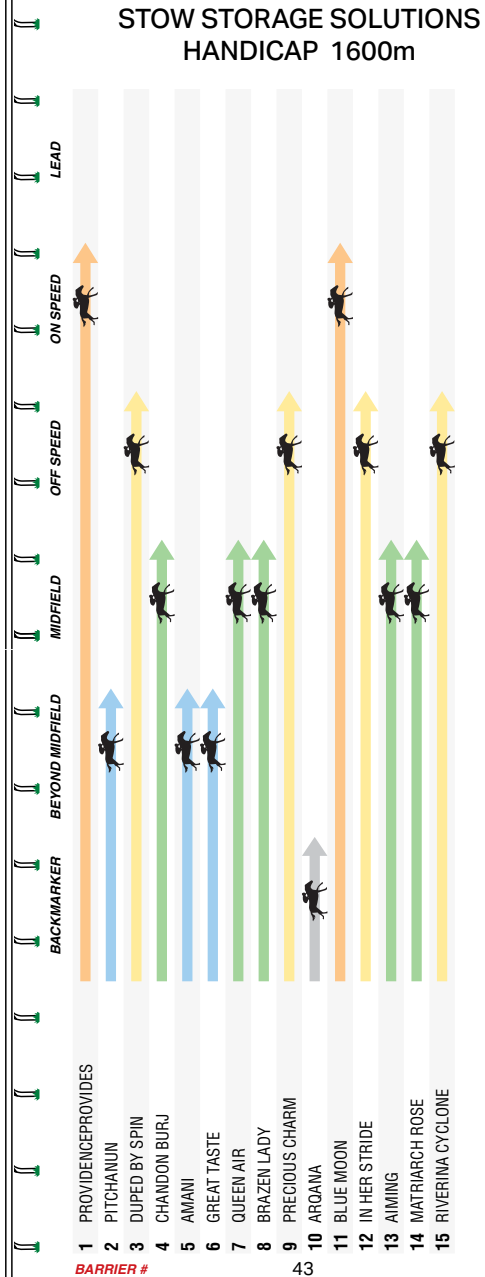

SPEED RATINGS (Horses listed by barrier)

LEAD