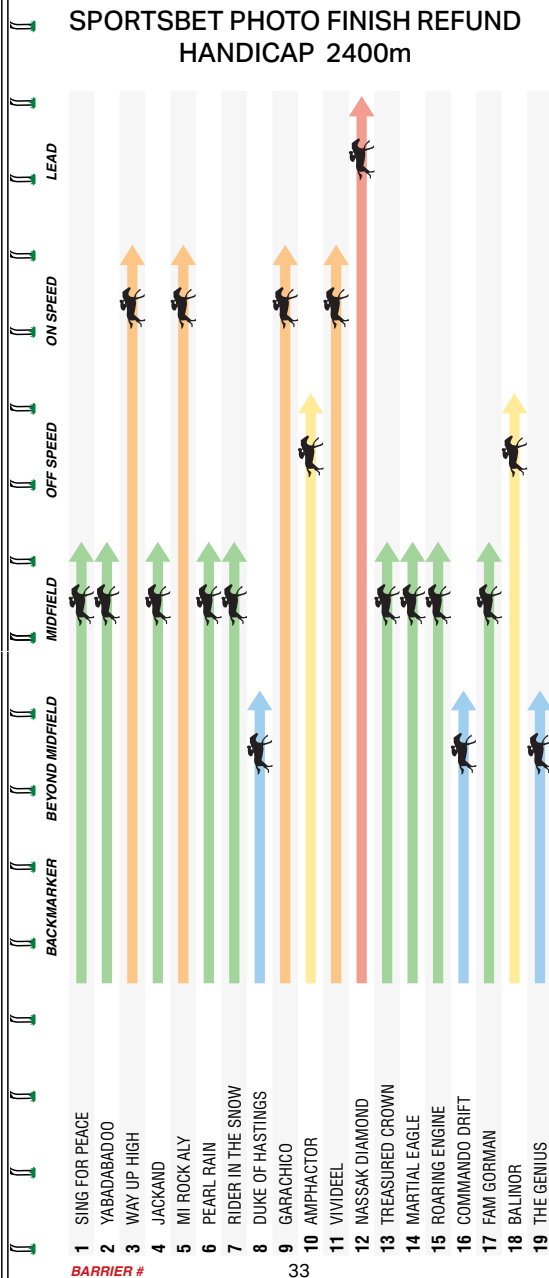

11 WONDREACH R66

Matthew Smith (Flemington)

4yo b g Outreach-One Cat Wonder (Wonderful World) **BREEDER** Mr E Fredericks **OWNERS** Dennis Racing (Mgr: D L Yopp), KPC (Mgr: R Doherty), J M Russo, Mrs E M Russo, G Wynne, Miss J Southon, Ms R A Heggarty, J D Klap, A Berry, Mrs A Berry & A D H Smith **YELLOW, RED DIAMONDS**

AND SLEEVES, CHECKED CAP

(dw) 10 Starts 3-1-1 $85,625

TECHFORM 93

Track 1:0-0-1 Dist 6:1-1-1 Trk/Dist 1:0-0-1 Wet 7:2-1-0 1st Up 4:2-1-0 2nd Up 3:1-0-0

1-9	NCLE	Fri 15Sep23	900 G4	HURRICANE	Z T Lloyd(a) (4)	55	$4.20	2-Alicia Roma 57	0.6L	50.98	R63
9-11	KENSm	Wed 18Oct23	1000 G3	BM72	Z T Lloyd(a) (5)	59	$3.90	1-No Statement 60	2.7L	56.53	R68
10-10	CRANN	Fri 5Apr24	1000 S5	BM70	C Hefel (6)	59.5	$9	1-Manhattan Thunder 58	9.4L	57.97	R69
9-11	MORNm	Sat 20Apr24	1000 S5	BM70	B McDougall (8)	58.5	$41	1-Fasuto 62	4.5L	58.88	R67
3-7	SANhm	Wed 8May24	1000 G4	BM70	J Childs (5)	58	$13	1-Kiko 54	0.7L	56.64	R66

Midfield, found traffic, should have gone closer 4.5L at Mornington Bm70 over 1000m Soft 5. Raced wide, kept on finding, not beaten far, 3rd 0.7L at Sportsbet Sandown Hillside Bm70 over 1000m.

SPORTSBET PHOTO FINISH REFUND HANDICAP 2400m

SPEED RATINGS (Horses listed by barrier)