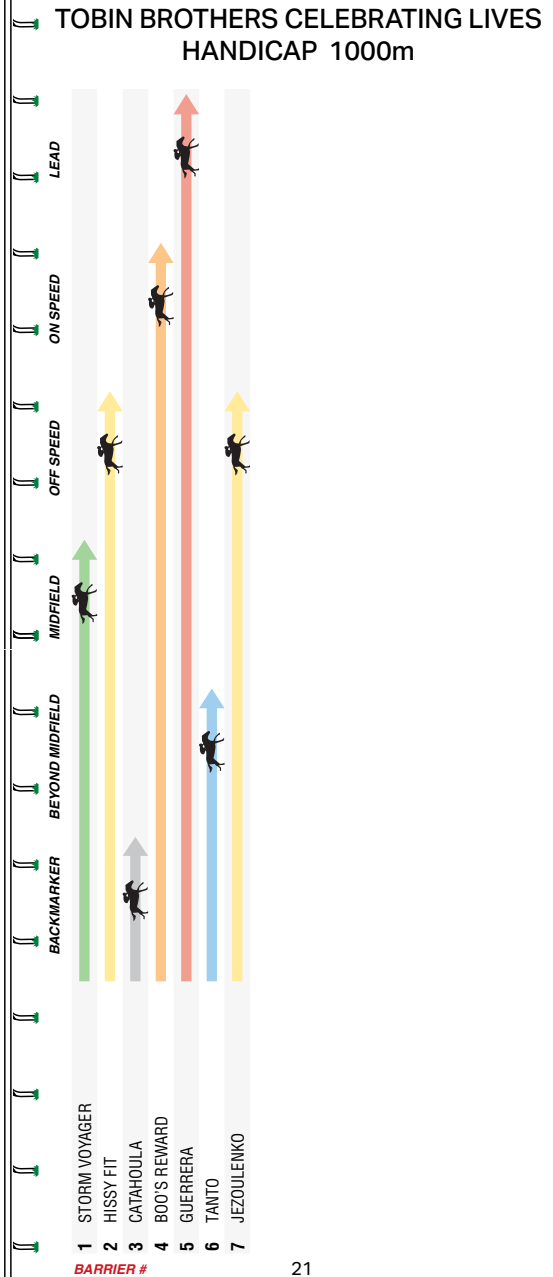

SPEED RATINGS (Horses listed by barrier)

LEAD ←