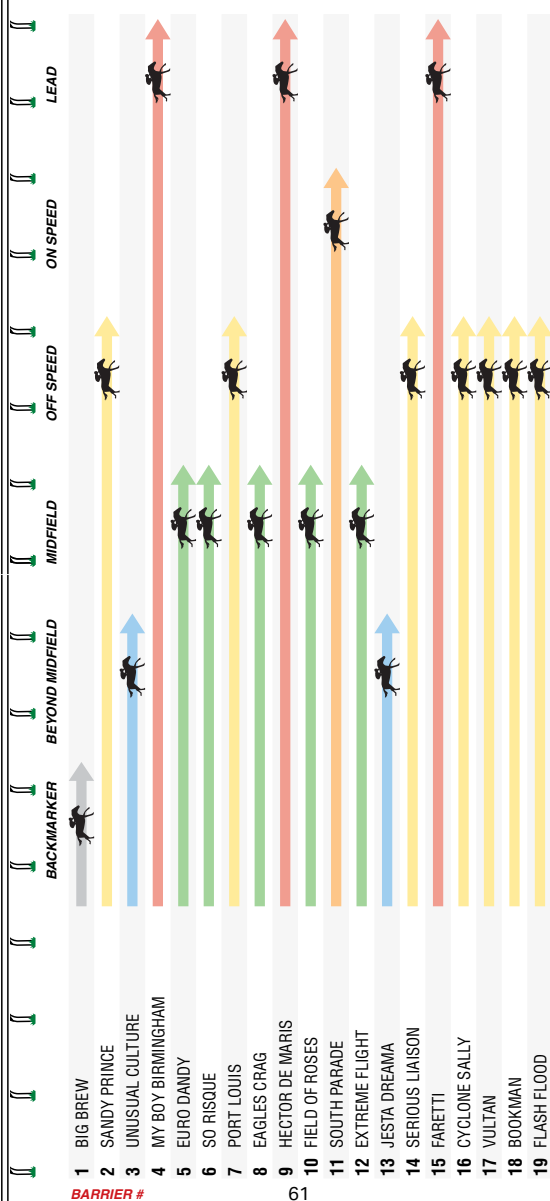

10 WHO DARES Rtg 62

(4) 56.5kg

Pat Carey (Morningson)

3yo br c 19/09/19 Deep Field-Orvassa (Equiano (FR)) BREEDER Hillcrest Nominees Pty Ltd OWNERS F S Watkins ROYAL BLUE, GOLD TRIDENT AND CAP
TECHFORM 97
5 Starts 1-2-0 $47,050

2-7	CRAN	Thu 4Aug22	1200 H8	3Y MDN-SW	J Noonan (2)	58	$31	1-Fast Witness 58	0.1L	1:13.56
2-12	SANLm	Wed 24Aug22	1200 H9	3Y MDN-SW	J Noonan (11)	58	$5	1-Japanese Emperor (NZ) 58	2.0L	1:15.24
10-14	FLEMm	Sat 10Sep22	1400 S6	EXFORD PLATE-LR	B McDougall (11)	57	$41	1-Berkeley Square 57.5	4.0L	1:26.27 Rtg 61
6-8	SANHm	Sun 25Sep22	1400 G4	3Yc&G HCP	J Noonan (2)	54	$18	1-Bank Maur 54	3.5L	1:24.65 Rtg 61
1-10	PAKMN	Thu 9Mar23	1200 G4	MDN-SW	B McDougall (8)	59	$1,60f	2-Simeon 59	2.8L	1:11.26

Sat off leader, didn't quicken and weakened out 3.5L at Hillside 3Yc&G Hcp 1400m. Nice ride to sit behind the speed and once clear finished off hard to win 2.8L at Pakenham Mdn 1200m. Second-up after a strong win fresh. Drawn ideally.

MULTIPLE TRIFECTAS

FIRST	SECOND	THIRD	COST
2 Selections	2 Same	One Other	$2
2 Selections	2 Same	Two Others	$4
2 Selections	2 Same	Three Others	$6
2 Selections	2 Same	Four Others	$8
2 Selections	2 Same	Five Others	$10
2 Selections	2 Same	Six Others	$12
2 Selections	2 Same	Seven Others	$14
2 Selections	2 Same	Eight Others	$16

ALL CALCULATIONS ARE BASED ON A $1 INVESTMENT. IF YOU ELECT TO TAKE A 50 CENT BET, HALVE THE COST.

LOCKETTLED.AU HANDICAP 1400m

SPEED RATINGS (Horses listed by barrier)