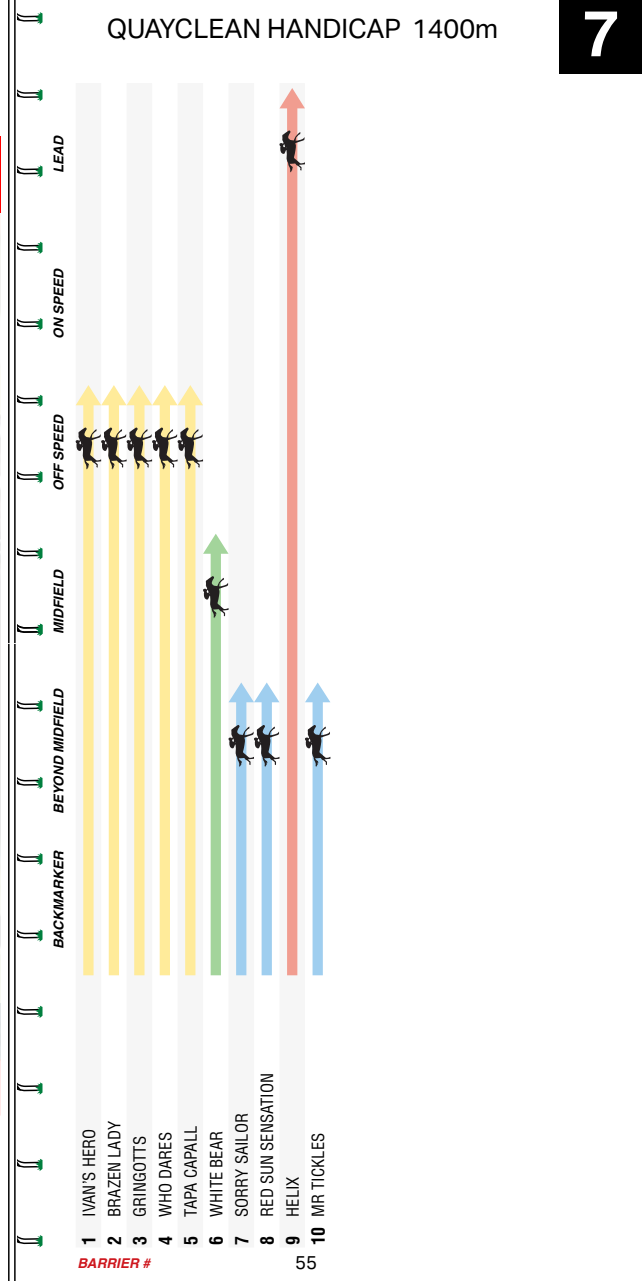

QUAYCLEAN HANDICAP 1400m

7