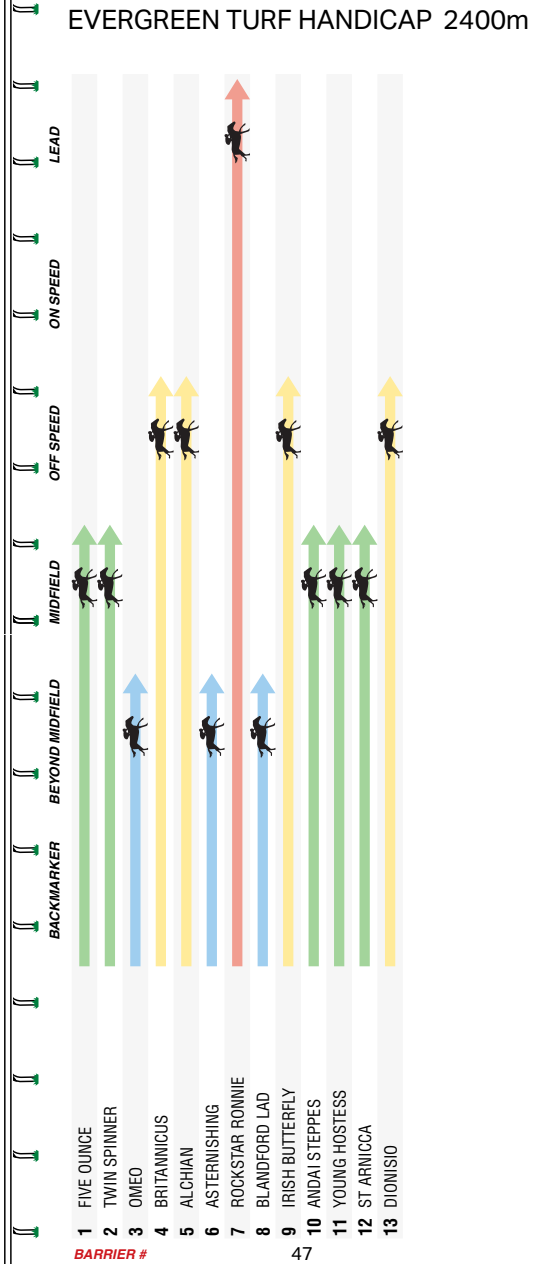

SPEED RATINGS (Horses listed by barrier)

LEAD ↑