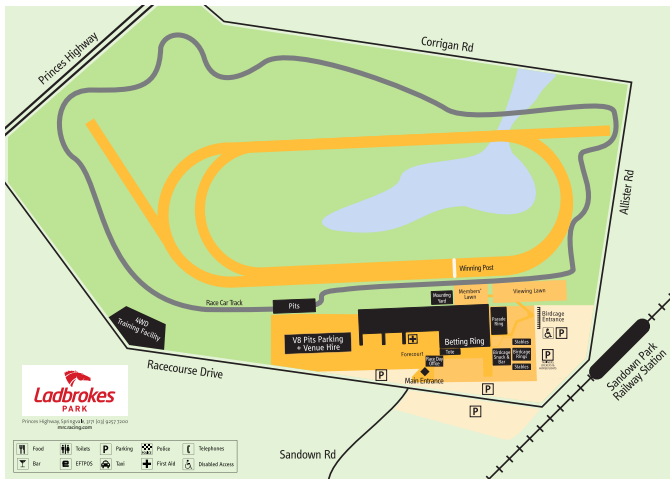

HILLSIDE TRACK

LAKESIDE TRACK

Ladbrokes Park Facilities Map

THE
PENINSULA
PICNIC

MORNINGTON
R.C.

THE TEMPER TRAP
JOSH PYKE TIA GOSTELOW

QUEEN OF HEARTS MARIACHI • TAHLS

MONTALTO • DOC MORNINGTON
PARINGA ESTATE • T'GALLANT • LORIDA
RED GUM BBQ • BASS AND FLINDERS • JIMMYRUM
THE ROCKS MORNINGTON • ST ANDREWS BEACH BREWERY