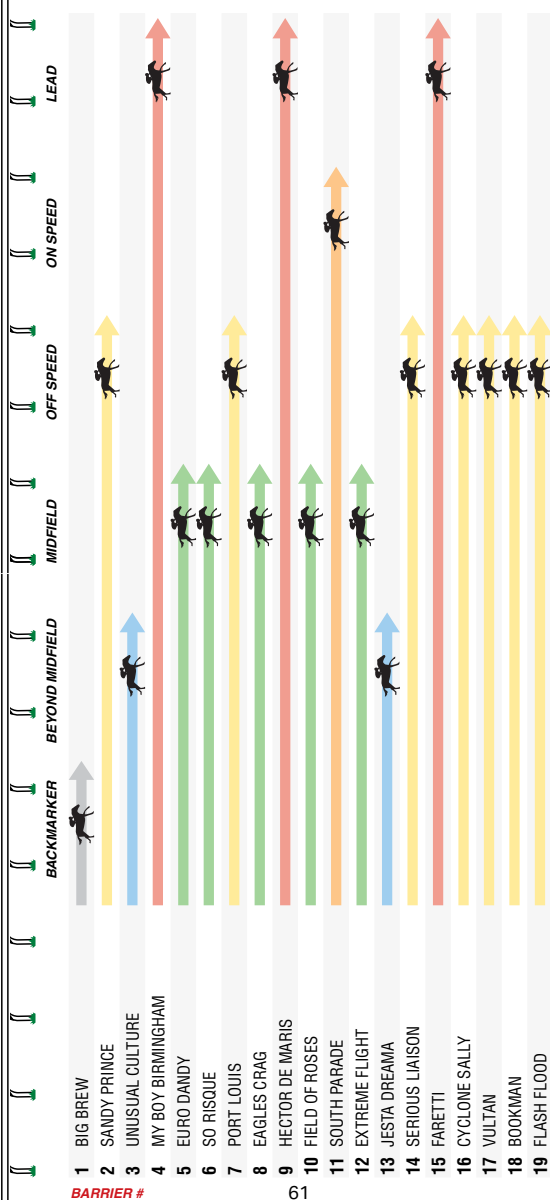

Track 1:0-0-0 Dist 2:0-0-0 Trk/Dist 1:0-0-0 Wet 3:0-2-0 1st Up 2:1-1-0 2nd Up 1:0-1-0

2-7	CRAN	Thu 4Aug22	1200 H8	3Y MDN-SW	J Noonan (2)	58	$31	1-Fast Witness 58	0.1L	1:13.56
2-12	SANLm	Wed 24Aug22	1200 H9	3Y MDN-SW	J Noonan (11)	58	$5	1-Japanese Emperor (NZ) 58	2.0L	1:15.24
10-14	FLEMm	Sat 10Sep22	1400 S6	EXFORD PLATE-LR	B McDougall (11)	57	$41	1-Berkeley Square 57.5	4.0L	1:26.27 Rtg 61
6-8	SANHm	Sun 25Sep22	1400 G4	3Yc&G HCP	J Noonan (2)	54	$18	1-Bank Maur 54	3.5L	1:24.65 Rtg 61
1-10	PAKMN	Thu 9Mar23	1200 G4	MDN-SW	B McDougall (8)	59	$1,60f	2-Simeon 59	2.8L	1:11.26

Sat off leader, didn't quicken and weakened out 3.5L at Hillside 3Yc&G Hcp 1400m. Nice ride to sit behind the speed and once clear finished off hard to win 2.8L at Pakenham Mdn 1200m. Second-up after a strong win fresh. Drawn ideally.

MULTIPLE TRIFECTAS

FIRST	SECOND	THIRD	COST
2 Selections	2 Same	One Other	$2
2 Selections	2 Same	Two Others	$4
2 Selections	2 Same	Three Others	$6
2 Selections	2 Same	Four Others	$8
2 Selections	2 Same	Five Others	$10
2 Selections	2 Same	Six Others	$12
2 Selections	2 Same	Seven Others	$14
2 Selections	2 Same	Eight Others	$16

ALL CALCULATIONS ARE BASED ON A $1 INVESTMENT. IF YOU ELECT TO TAKE A 50 CENT BET, HALVE THE COST.

LOCKETTLED.AU HANDICAP 1400m

SPEED RATINGS (Horses listed by barrier)

LEAD

LEAD

ON SPEED

OFF SPEED

MIDFIELD

BEYOND MIDFIELD

BACKMARKER

BARRIER #

61