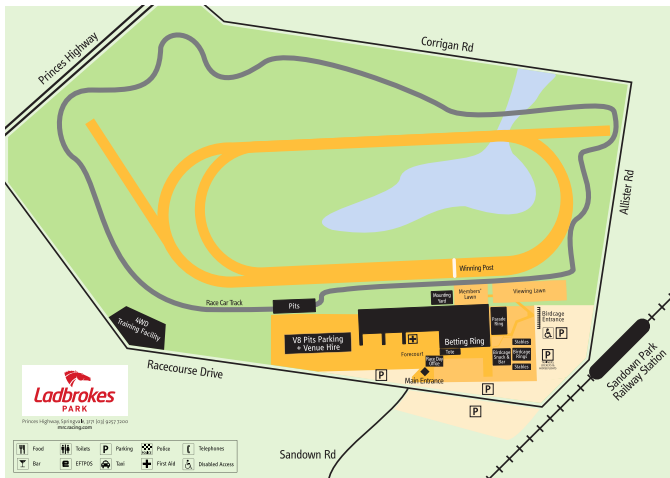

Ladbrokes Park Facilities Map