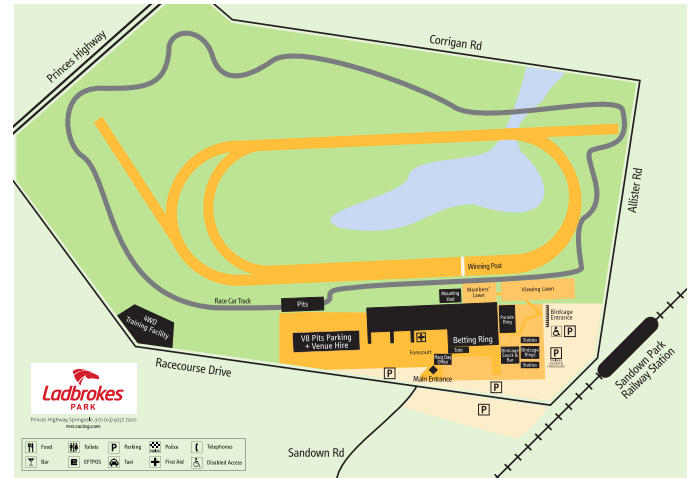

Ladbrokes Park Facilities Map