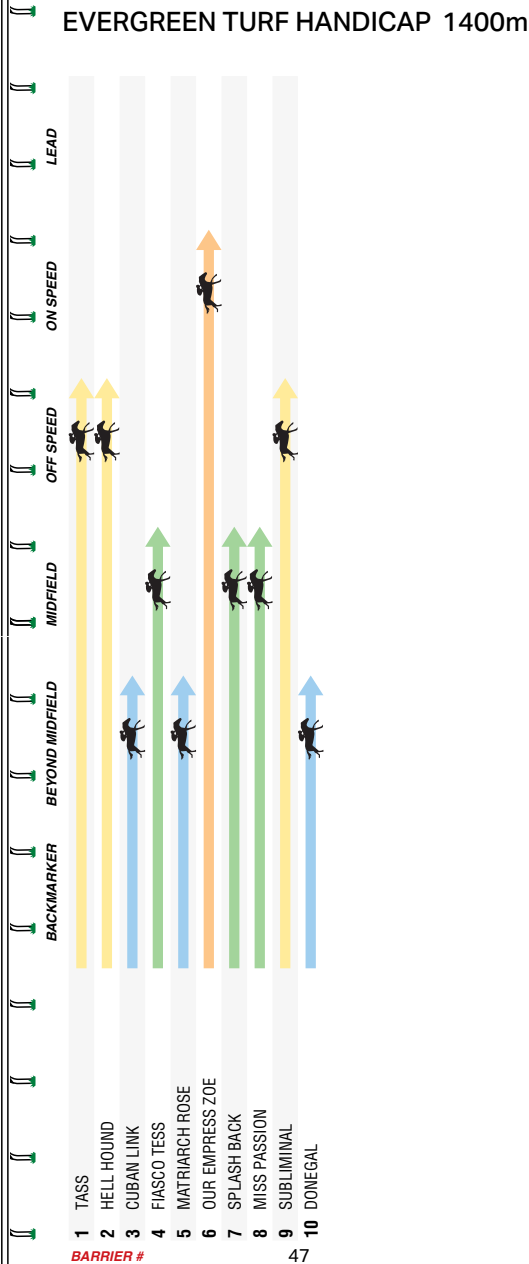

MORE RACES MORE PRIZEMONEY

More Magic

2024/25 RACE SERIES
OVER $20.7M AND
28 RACES NATIONALLY

RACES FROM 1000M-2200M
FOR 2YOS & UP

PERTH YEARLING SALE 22-23 FEBRUARY

TASMANIAN YEARLING SALE 26 FEBRUARY

GOLD COAST MARCH YEARLING SALE 11-12 MARCH

ADELAIDE YEARLING SALE 18-19 MARCH

GOLD COAST NATIONAL YEARLING SALE 4-5 JUNE

MAGICMILLIONS.COM.AU

SPEED RATINGS (Horses listed by barrier)