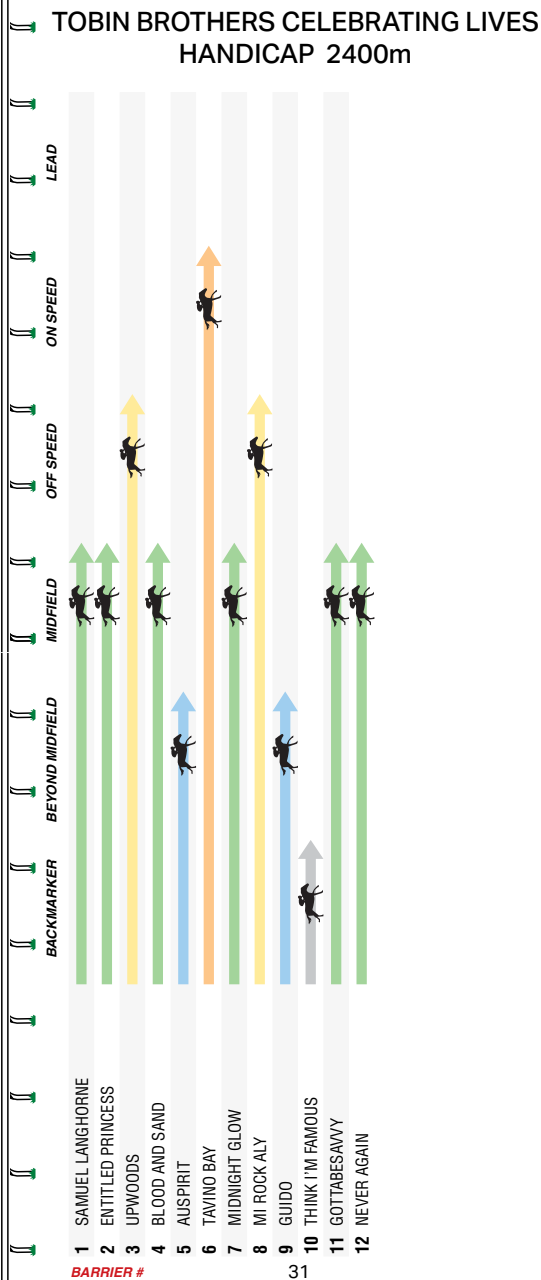

SPEED RATINGS (Horses listed by barrier)