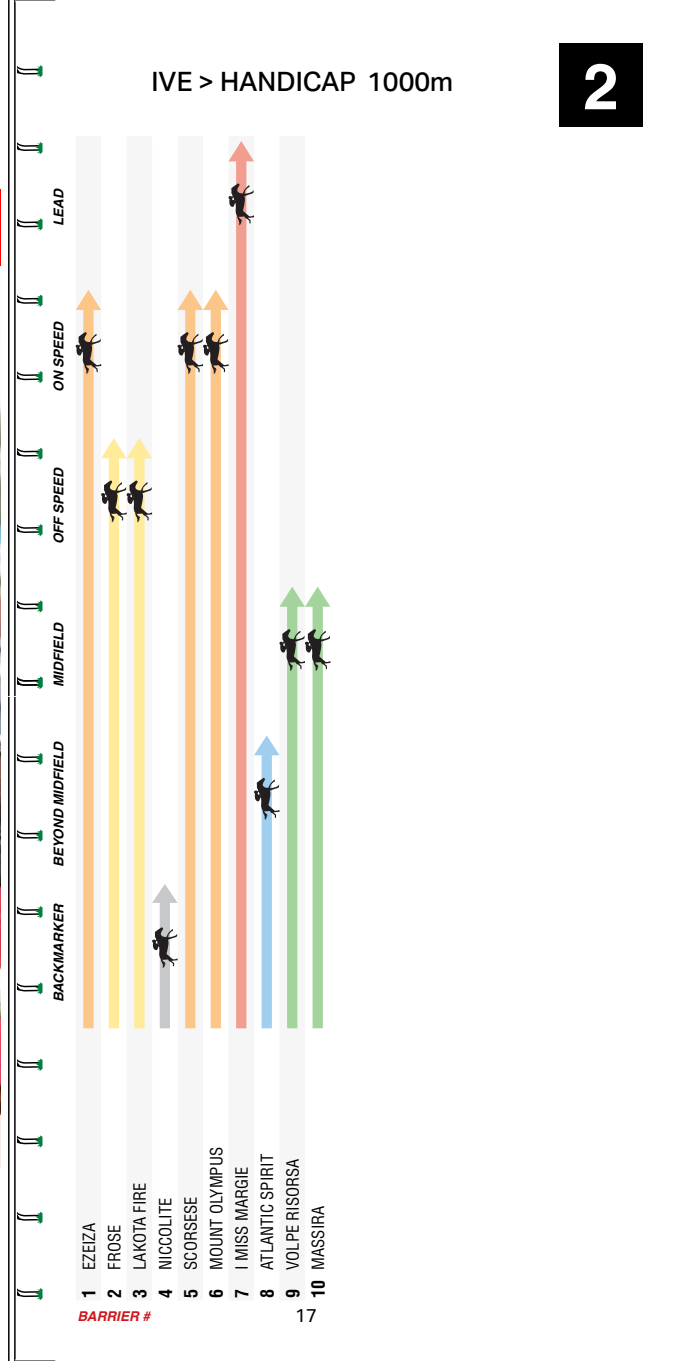

> Australia's leading marketing production and distribution company

- Print
- Retail Display
- Premiums and Merchandising
- Integrated Logistics
- Distribution

Contact Paul Tempest
03 8514 6000
www.ivegroup.com.au

3:05PM

sportsbet

SANDOWN

HILLSIDE

2

MELBOURNE 2

IVE > HANDICAP

1000m

ive

Of **$55,000**. 1st $30,250, 2nd $9,900, 3rd $4,950, 4th $2,750, 5th $1,650, 6th $1,100, 7th $1,100, 8th $1,100, 9th $1,100, 10th $1,100. Prizemoney contribution totalling 3% will be directed to jockey and equine welfare prior to distribution. For Three-Years-Old and Upwards. BenchMark 64 Handicap. **Apprentices can claim.**

Track Record: 0-55.07E Definitely Ready (16/09/2009) [Good3]

Class Record: 0-55.12E Prancing Queen (09/08/2023) [Good3]

1	10s00	LAKOTA FIRE (3) Mark & Levi Kavanagh (dw)	.....	BLAKE SHINN	61.5
2	4718s	NICCOLITE (4) Patrick F Ryan Jnr (w)	.....	HARRY GRACE	61.5
3	483s1	MOUNT OLYMPUS (6) Tony & Calvin McEvoy	.....	HARRY COFFEY	60.5
4	1L132	I MISS MARGIE (7) Trent Busuttin & Natalie Young (d)	.....	JOHN ALLEN	59
5	480s1	ATLANTIC SPIRIT (8) Tom Conlan (w)	.....	ALANA KELLY	58.5
6	s7037	FROSE (2) Jamie Barry (dw)	.....	TAYLA CHILDS (a3/54kg)	58.5
7	4s427	MASSIRA (10) James Cummings (w)	.....	JAMIE KAH	58.5
8	2s261	SCORSESE (5) Peter G Moody & Katherine Coleman (d)	.....	LINDA MEECH	58.5
9	s166s	VOLPE RISORSA (9) Toby Lake (w)	.....	RHYS MCLEOD	58
10	1s2	EZEIZA (1) Cliff Brown (d)	.....	DAMIAN LANE	57

FORM SUMMARY

MOUNT OLYMPUS led all of the way for a comfortable win when resuming. He has since had an easy trial win and looks hard to beat here. **I MISS MARGIE** is a consistent filly and is the main danger. **LAKOTA FIRE** will appreciate the drop back from G3 level.

TECHFORM'S TOP 5

1 Lakota Fire 100 5 Atlantic Spirit 93 3 Mount Olympus 90 8 Scorsese 88 10 Ezeiza 88