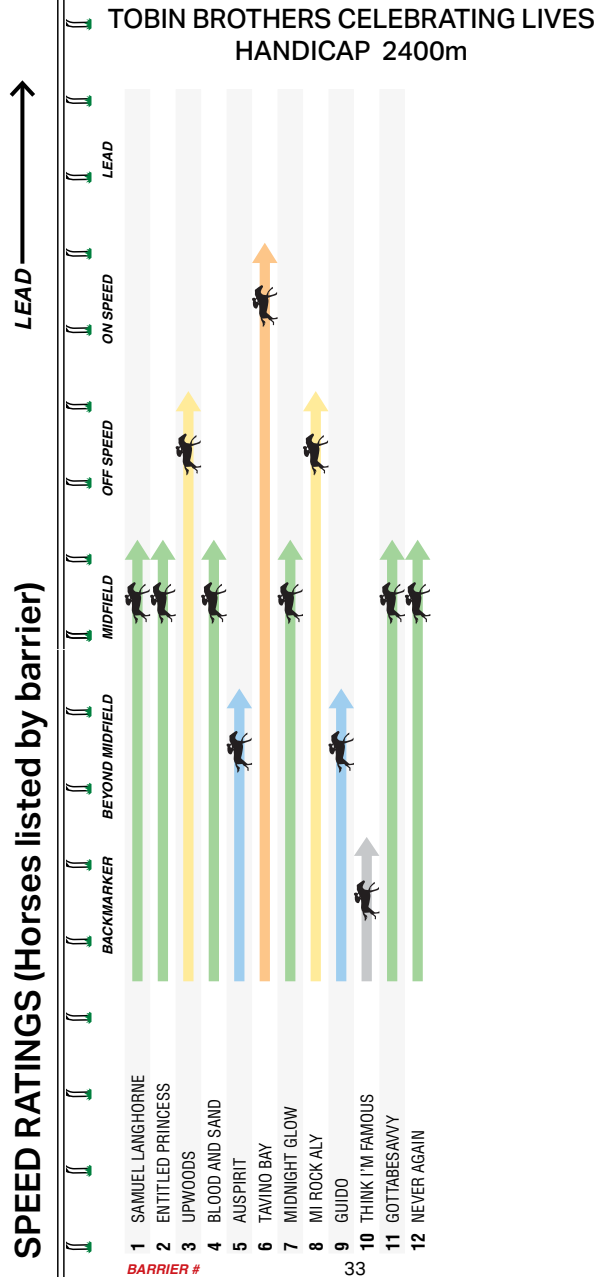

SPEED RATINGS (Horses listed by barrier)