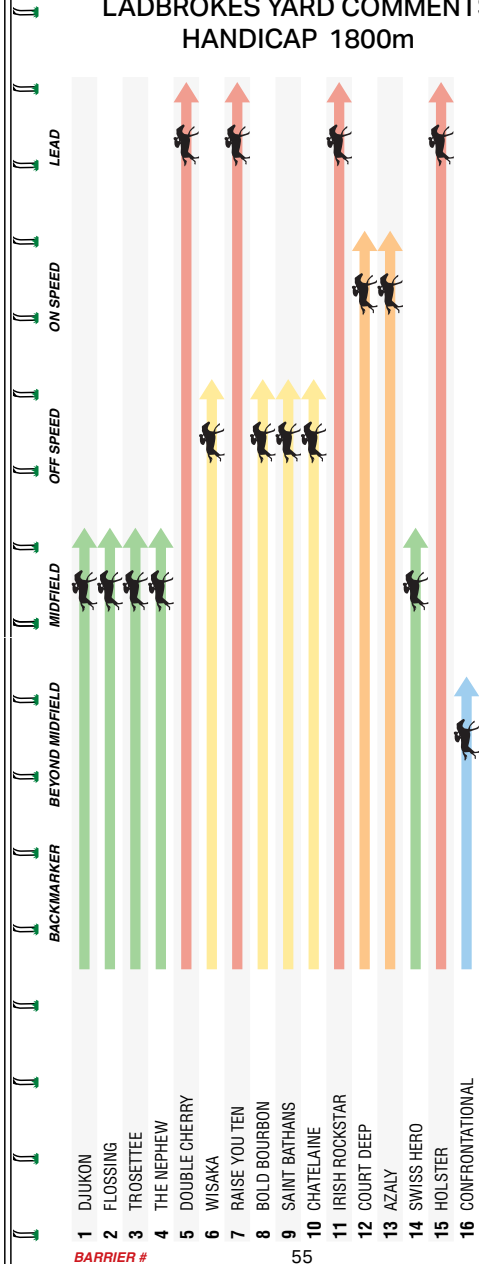

(w) 7 Starts 2-0-1 $48,275

TECHFORM 92

8-10	FLEMM	Mon 25Apr22	1400	G4	3Y	HP	J Kah (3)	54	$3.20F	1-Tonneofgrit 55.5	3.6L	1:24.08	R63
9-9	CRAN	Fri 21Oct22	1200	G3	0-64	J C Maskiell (6)	59.5	$4	1-Turbo Ken 60	19L	1:10.57	R63	
1-10	PAKMm	Fri 4Nov22	1200	H8	CL1	J Mott (6)	59	$7.50	2-Starlea 57	0.8L	1:12.41	R62	
8-13	SANLm	Wed 23Jun22	1400	S5	BM70	D Oliver (10)	58	$8	1-Saint Of Katowice (IRE) 61.5	3.8L	1:24.34	R66	
4-11	SANLm	Wed 28Jun23	1200	H9	BM70	J C Maskiell (6)	57.5	$6.50	1-Sig Positano 58	1.4L	1:14.60	R65	

20 ABADDON 6EM R64

Dean Krongold (Mornington)

(16) 57kg

(w) 20 Starts 3-2-2 $130,470

TECHFORM 89

3-9	CRANN	Fri 5May23	1200	S6	0-64	P Gatt (3)	59	$15	1-Eagle Hawk Star 59	3.9L	1:13.33	R62
5-9	MORN	Tue 23May23	1200	S5	0-64	M Chadwick(a) (5)	58.5(56.5)	$8	1-Fortune Follows 53	1.7L	1:12.81	R61
8-10	GEEL	Sun 4Jun23	1418	S6	BM70	R K Houston(a) (9)	55.5(53.5)	$71	1-Magnetic Prince 56.5	0.1L	1:26.07	R61
2-12	MORN	Wed 21Jun23	1200	H9	BM70	M Chadwick(a) (10)	55(53)	$17	1-Jack Of It 59.5	0.1L	1:15.81	R61
1-13	MOE	Thu 6Jul23	1208	H9	BM64	L M Campbell(a) (12)	58(56.5)	$4.80	2-Awopuni Princess 59	3.5L	1:15.27	R60

Settled a long way back and grew wings late to just miss for second 0.1L at Mornington Bm70 over 1200m Heavy 9. Win had to be seen to be believed after getting well back in the running 3.5L at Moe Bm64 over 1208m Heavy 9.

LEAD

SPEED RATINGS (Horses listed by barrier)