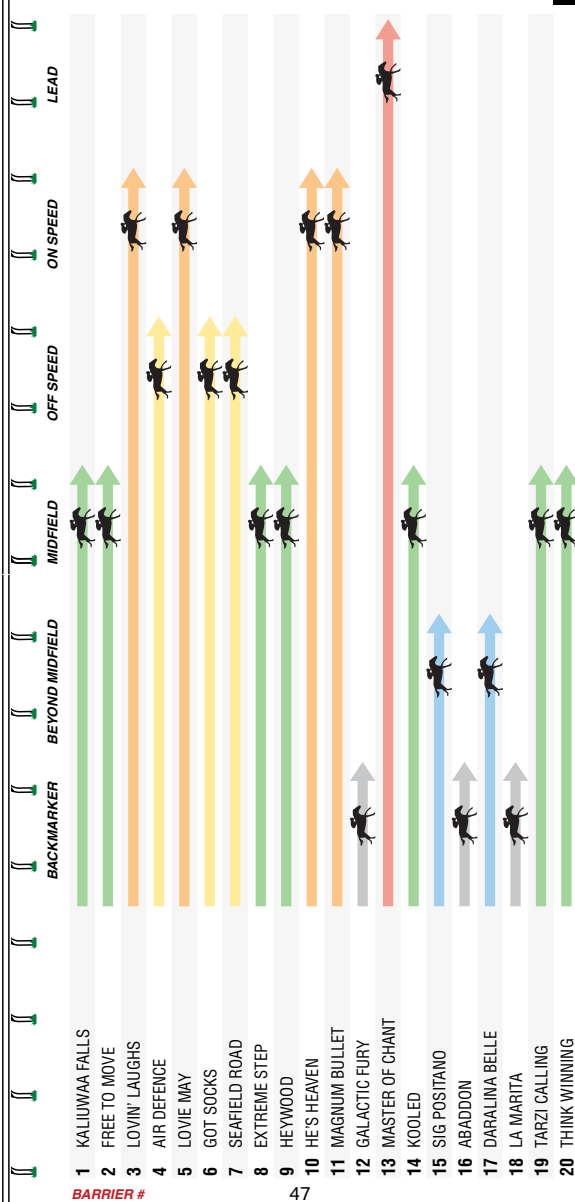

SPEED RATINGS (Horses listed by barrier)

LEAD ———→

LADBROKES COMMUNITIES HANDICAP
1300m

7