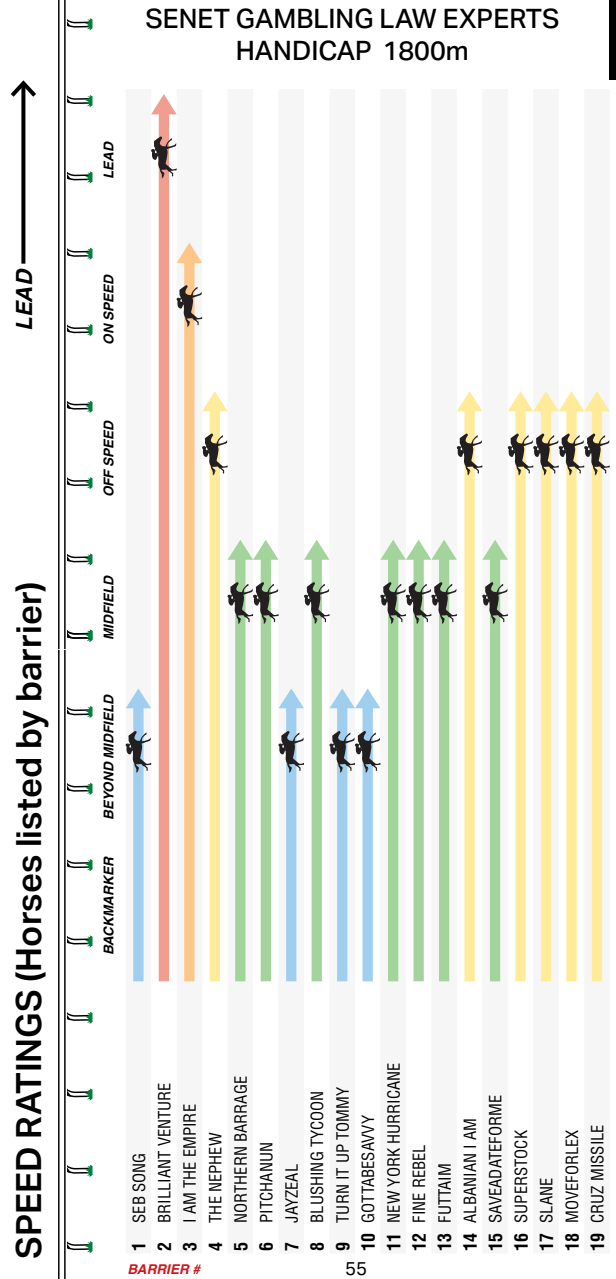

SPEED RATINGS (Horses listed by barrier)