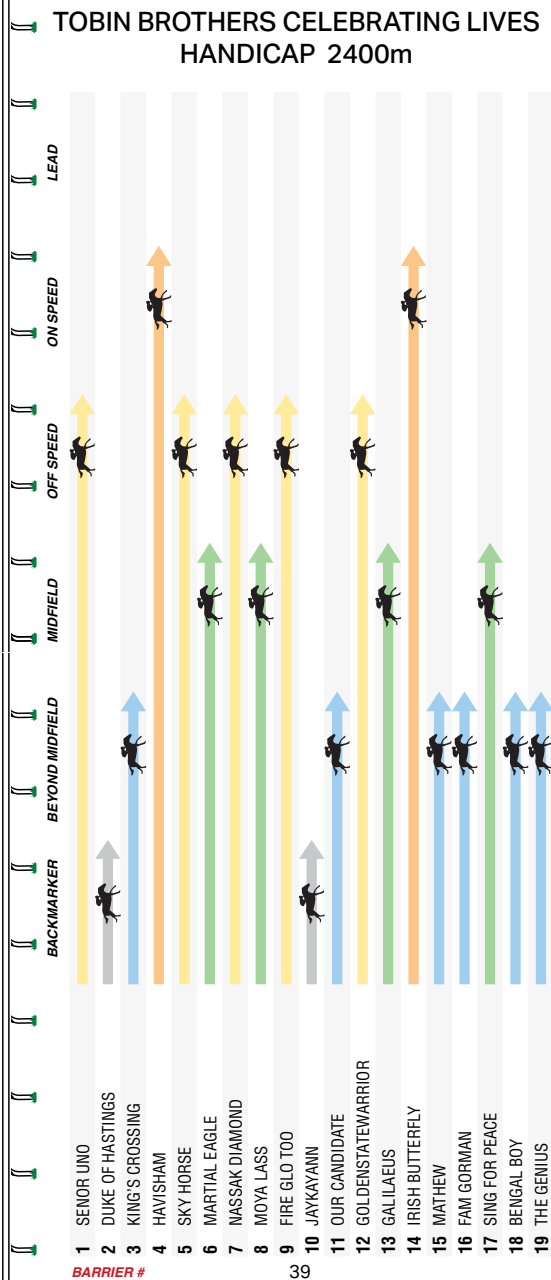

SPEED RATINGS (Horses listed by barrier)