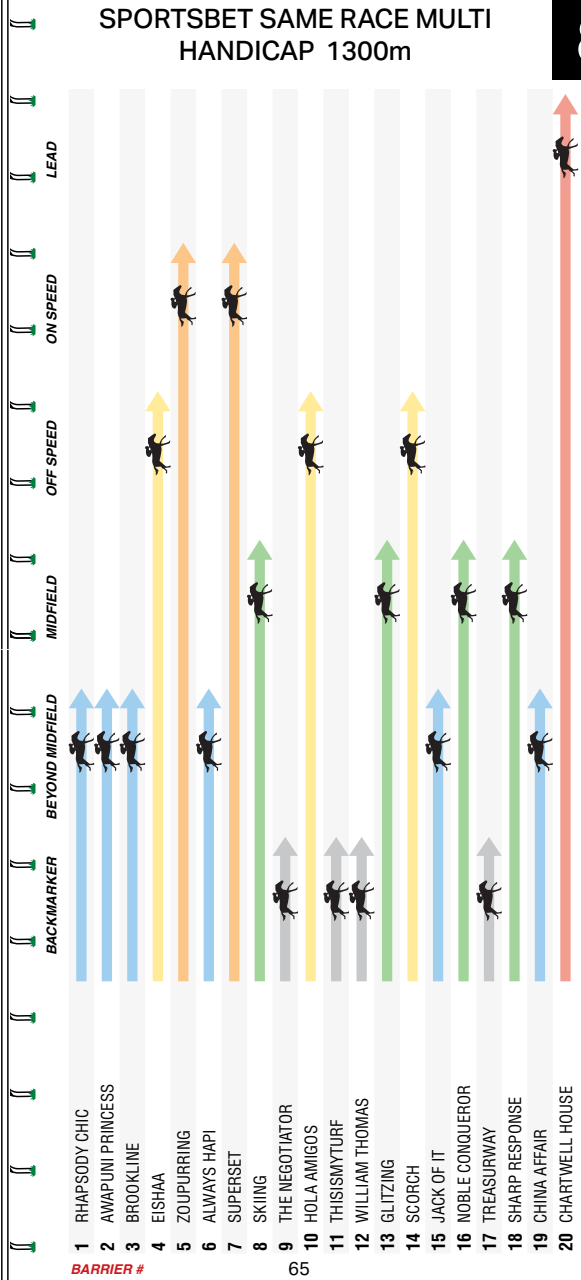

SPEED RATINGS (Horses listed by barrier)

LEAD ———→