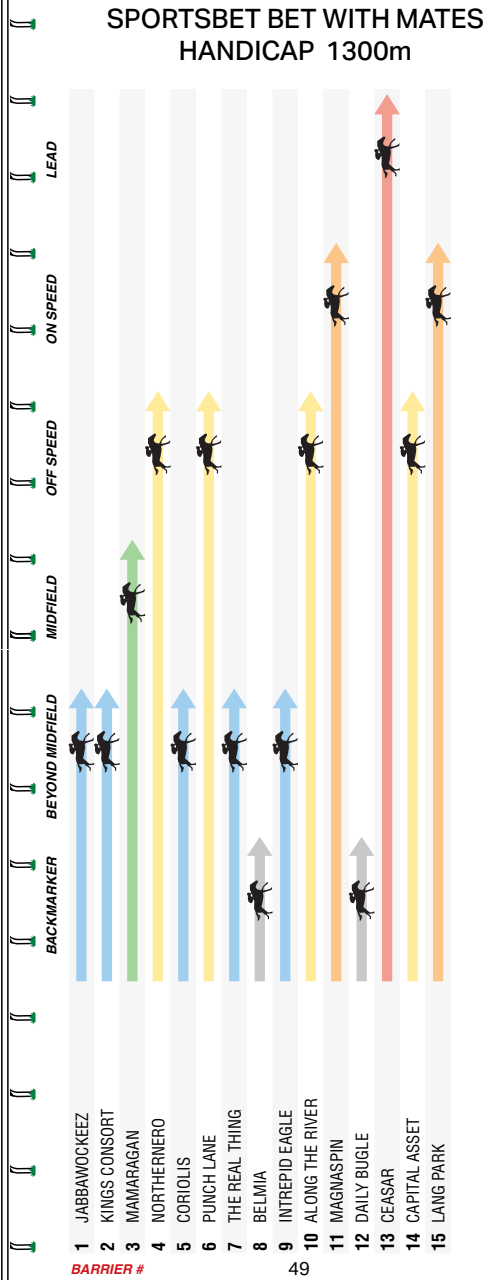

SPEED RATINGS (Horses listed by barrier)