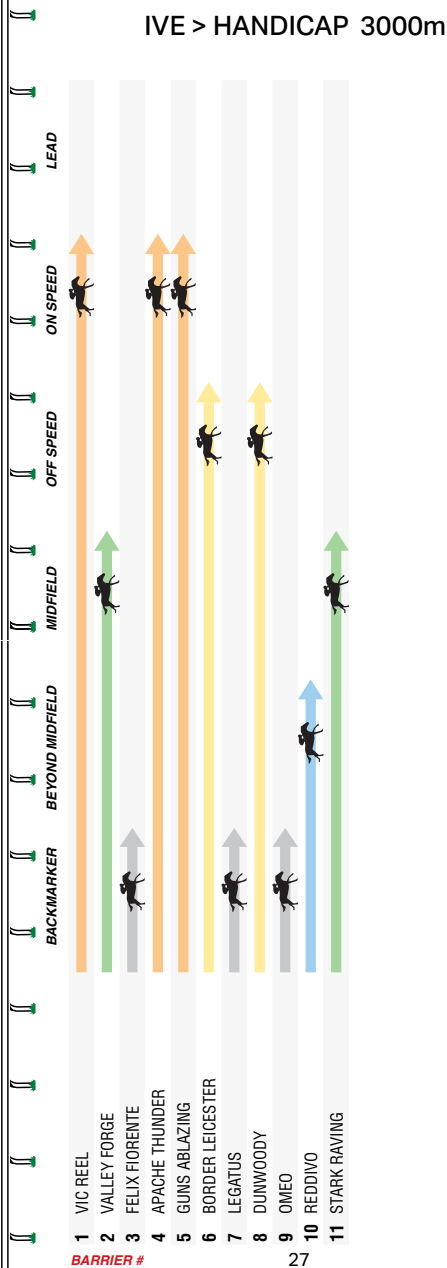

SPEED RATINGS (Horses listed by barrier)