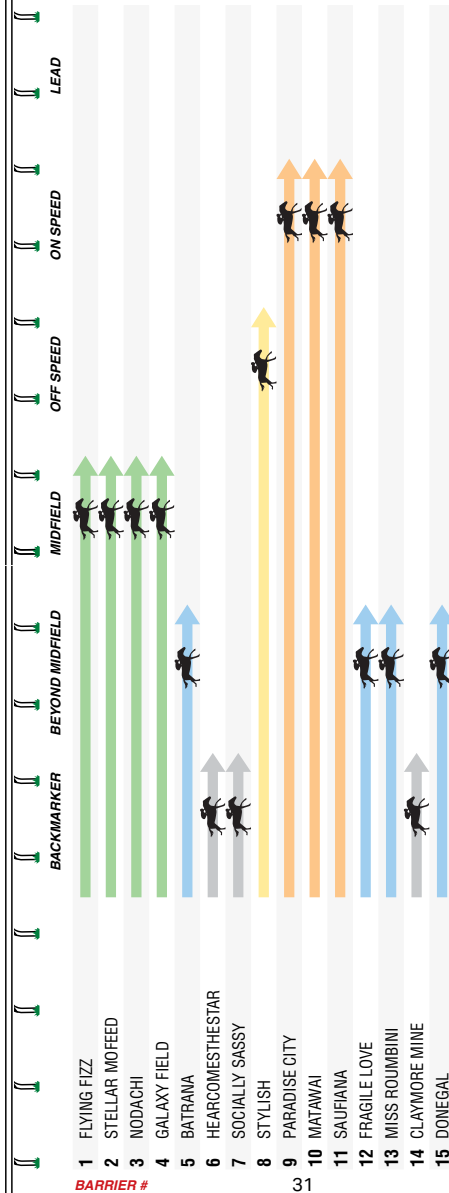

EVERGREEN TURF HANDICAP 1300m

4