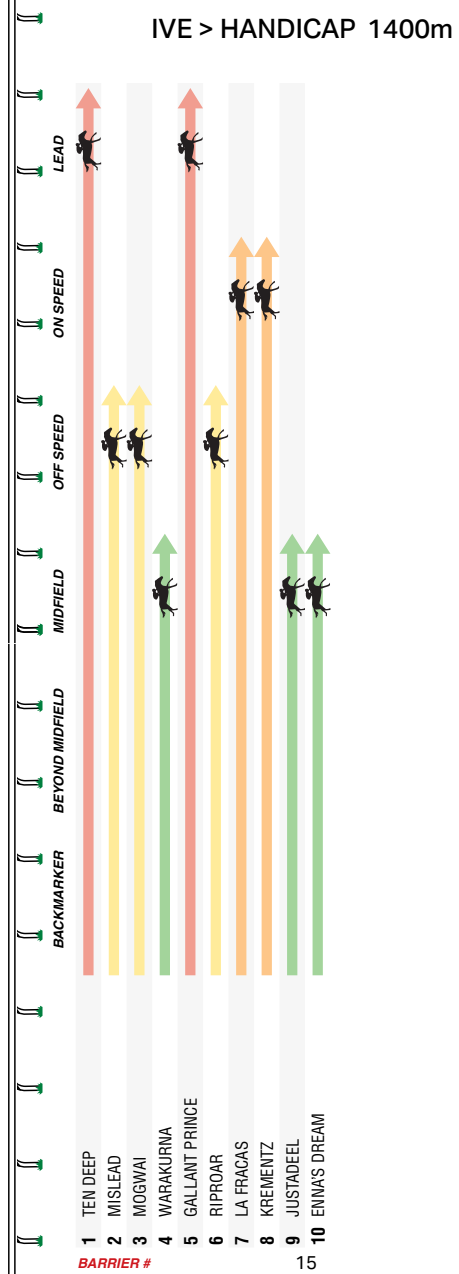

Get a read
on | today

Race day results,
expert tips & the
form guide

Visit heraldsun.com.au

Herald Sun
We're for *you*

SPEED RATINGS (Horses listed by barrier)

LEAD ———>