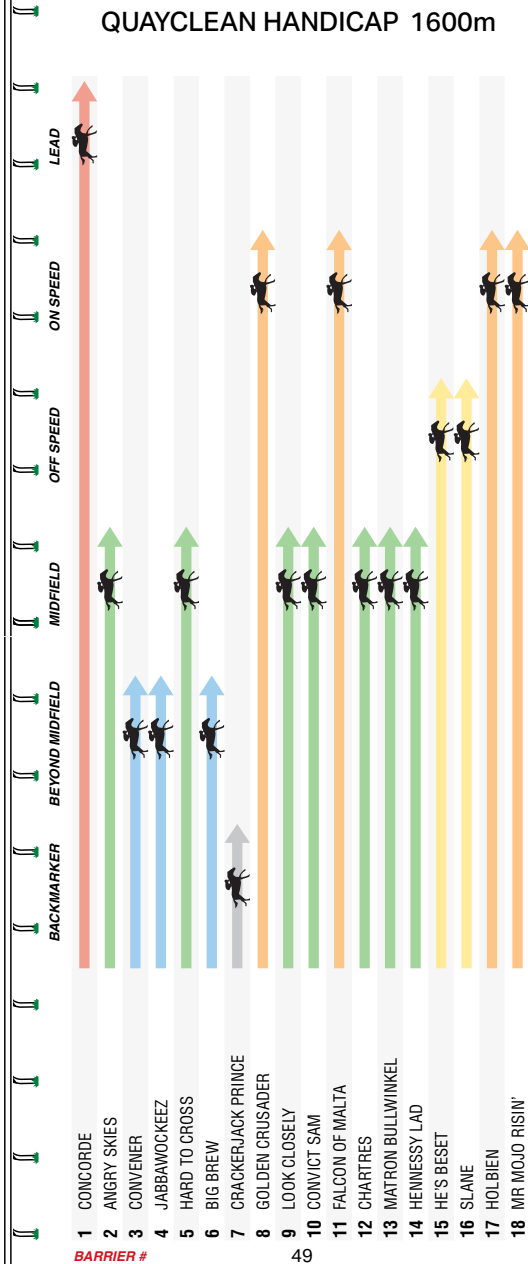

SPEED RATINGS (Horses listed by barrier)