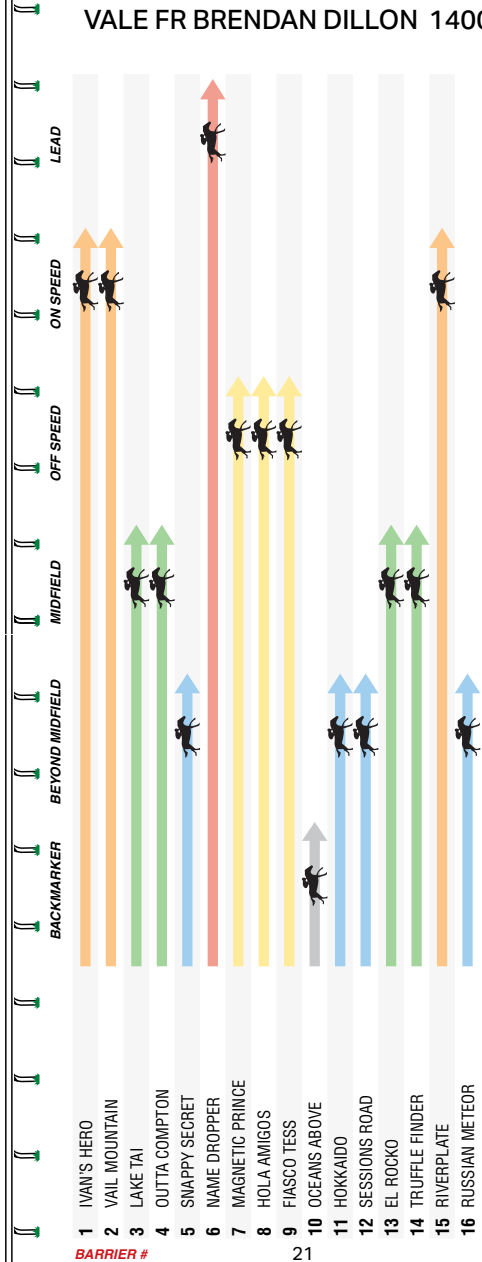

(1) 54.5kg

LINDA MEECH

3yo b f 04/05/21 Ten Sovereigns (IRE)-Deep Dream (GB) (Dream Ahead (USA)) **BREEDER**

(w) 4 Starts 1-1-0 $20,853

TECHFORM 90

Track 0:0-0-0 Dist 2:0-0-0 Trk/Dist 0:0-0-0 Wet 3:1-1-0 1st Up 2:0-1-0 2nd Up 2:1-0-0

5-12 CURRm Fri 30Jun23 1408 G 2YF MDN SW W J Lee (1) 58 $8 1-Ylang Ylang (GB) 58 5.5L 1:25.50

5-13 LEOPm Thu 27Jul23 1408 S 2YF MDN W J Lee (6) 57.5 $3ef 1-Brilliant (IRE) 56.5 6.5L 1:32.00

2-9 MORN Mon 13May24 1200 S5 F&M MDN-SW D M Lane (2) 58 $1,80f 1-Miss Marceau 56 0.1L 1:11.97

1-10 SEYM Fri 31May24 1300 S7 MDN-SW T Stockdale (6) 57.5 $1,90f 2-Pop Quiz 57.5 6.0L 1:18.57

TRIFECTA COSTS – PER $1 INVESTMENT

(Halve the costs for a 50c investment)

NUMBER OF SELECTIONS BOXED	- BOX ALL	- 1 BANKER - BOX REST	- 2 BANKERS - BOX REST	- 1 ROVING BANKER - BOX REST	- 2 ROVING BANKERS - BOX REST
2	—	$2	$2	—	$12
3	$6	$6	$3	$18	$18
4	$24	$12	$4	$36	$24
5	$60	$20	$5	$60	$30
6	$120	$30	$6	$90	$36
7	$210	$42	$7	$126	$42
8	$336	$56	$8	$168	$48
9	$504	$72	$9	$216	$54
10	$720	$90	$10	$270	$60
11	$990	$110	$11	$330	$66
12	$1,320	$132	$12	$396	$72
13	$1,716	$156	$13	$468	$78
14	$2,184	$182	$14	$546	$84
15	$2,730	$210	$15	$630	$90

3 selections must finish in the first 3 places.

Bankers must finish 1st & 2nd in order selected. One other must finish 3rd.

Banker must finish in one of the first three places

Both Bankers must finish in the first three places

VALE FR BRENDAN DILLON 1400m

LEAD ↑

SPEED RATINGS (Horses listed by barrier)