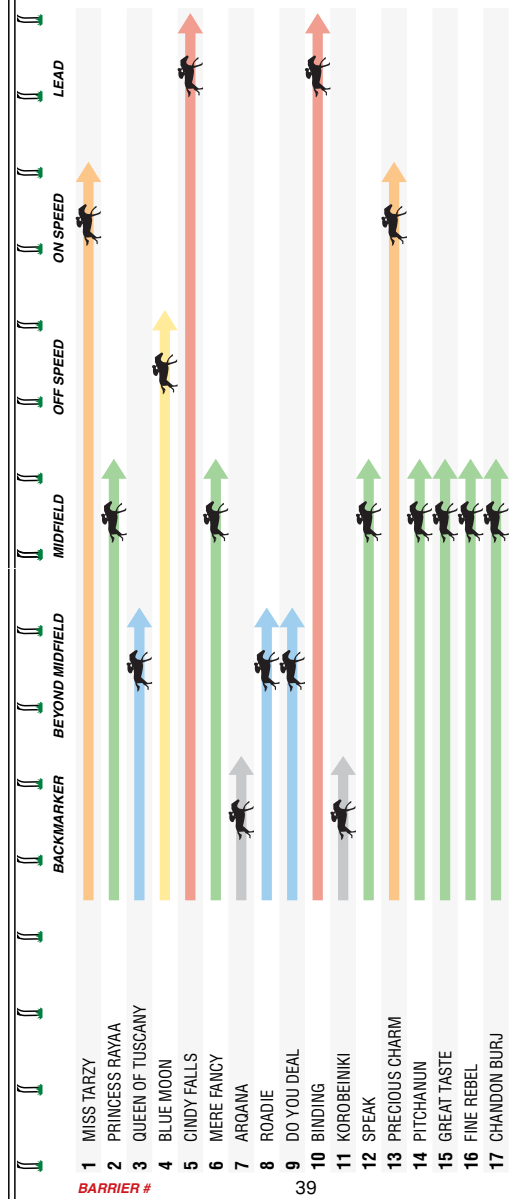

**SPORTSBET FAST FORM HANDICAP
1600m**

5