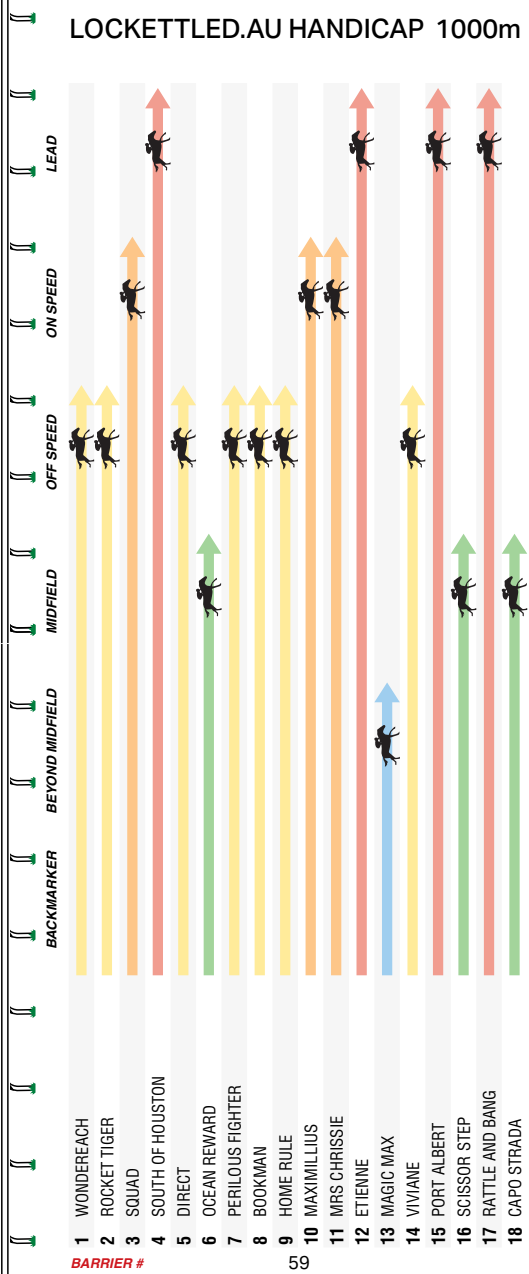

SPEED RATINGS (Horses listed by barrier)