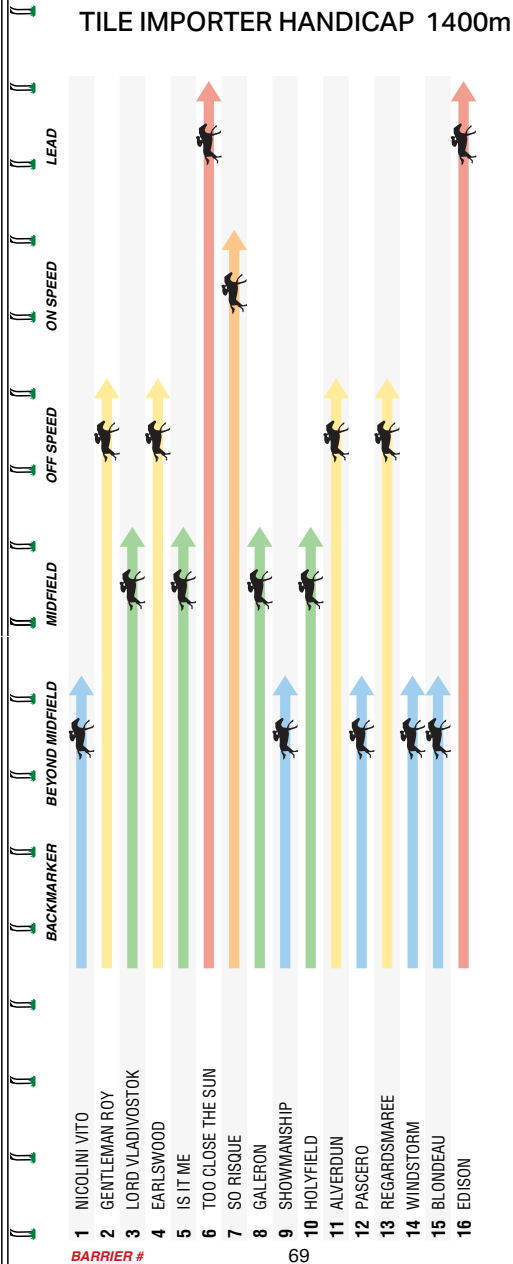

SPEED RATINGS (Horses listed by barrier)

LEAD